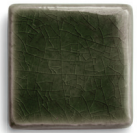

Dream

Moss

Emerald

Sage

Brown

Black

**tiles
for structure**

White

Off-white

White matte

Cloud matte

Nude

Nude matte

Rose

Rose matte

Ocre

Wine

Teal

Cloud

Lime

Olive

Storm

Deep blue

Jade

Emerald