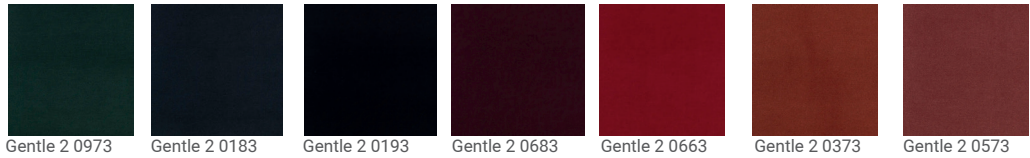

Easel Powder

Code Parchment

Code Ochre

Code Terracotta

Code Pesto

Tesseract Pesto

Tesseract Olive

Tesseract Clove

Tesseract Ivy

Tesseract Petrol

Feel Shalk

Feel Ochre

Feel Burnt Orange

**fabrics  
cat 5**

**fabrics  
cat 6**

**fabrics  
cat 7**