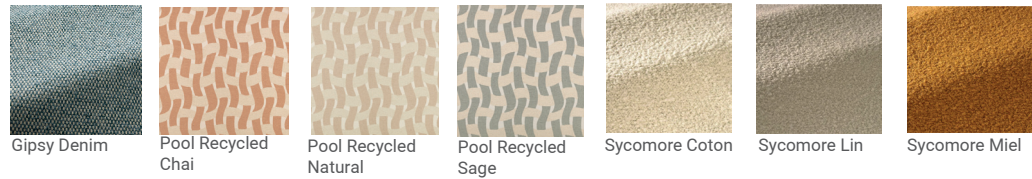

Easel Powder

Code Parchment

Code Ochre

Code Terracotta

Code Pesto

Tesseract Pesto

Tesseract Olive

Tesseract Clove

Tesseract Ivy

Tesseract Petrol

Feel Shalk

Feel Ochre

Feel Burnt Orange

**fabrics  
cat 5**

**fabrics  
cat 6**

**fabrics  
cat 7**