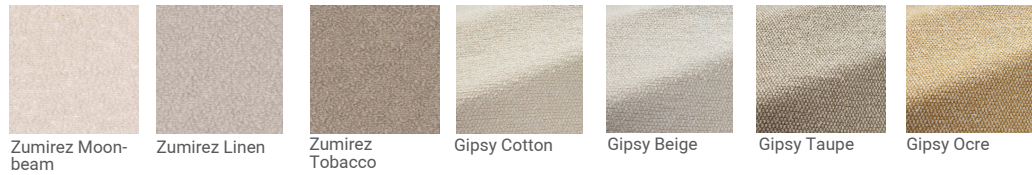

**fabrics  
cat 4**

Stamp Pale Gold

Stamp Ochre

Stamp Burnt  
Orange

Stamp Plum

Stamp Teal

Stamp Mocha

Voulez - vous  
Agrifoglio

Easel Powder

Code Parchment

Code Ochre

Code Terracotta

Code Pesto

Tesseract Pesto

Tesseract Olive

Tesseract Clove

Tesseract Ivy

Tesseract Petrol

Feel Shalk

Feel Ochre

Feel Burnt Orange

**fabrics  
cat 5**

**fabrics  
cat 6**

**fabrics  
cat 7**