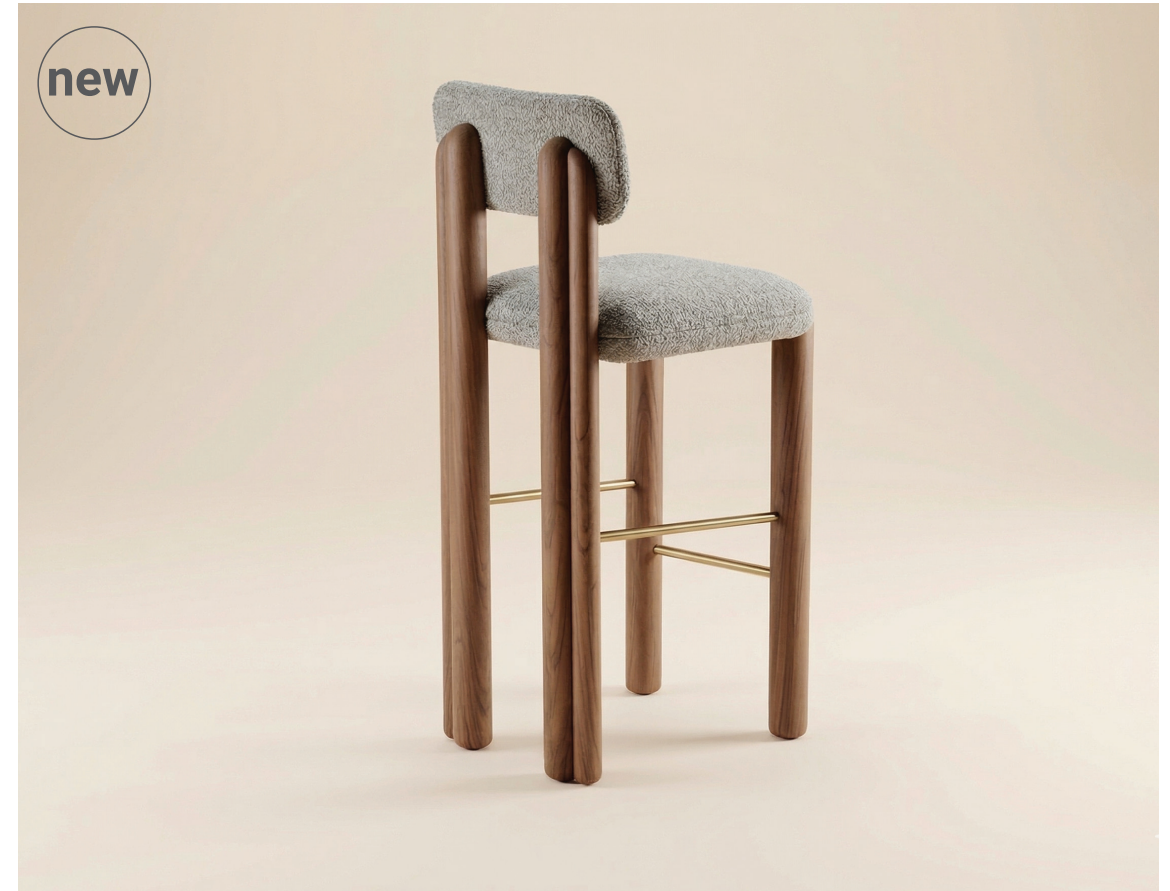

bar chair

45,5 x 50 x 101 cm
sh 75 cm

package
51 x 80 x 106 cm

123

124

// as pictured

structure - lilaz céladon

applications - polished nickel

// as pictured

structure - ash wood with walnut color

seat - rope

ring - polished brass

CAMELIA

bar chair

46 x 47 x 103/98 cm
sh 75/65 cm

package
51 x 52 x 108 cm

CAMELIA WOOD

bar chair

46 x 47 x 103/98 cm
sh 75/765 cm

package
51 x 52 x 108 cm

125

126

// as pictured

back and seat - gipsy amande
feet - grace 786
application - polished brass