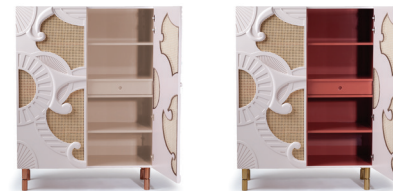

// as pictured

structure exterior - nude lacquered mdf matte finish

structure interior - watermelon lacquered mdf highgloss finish

rattan - natural rattan

feet - stainless steel plated polished brass

// as pictured

top - natural walnute veneer

marblet legs - estremoza white, estremoza rose, guatemala green, nero marquina

metal application - satin brass

metal feet - satin cast brass