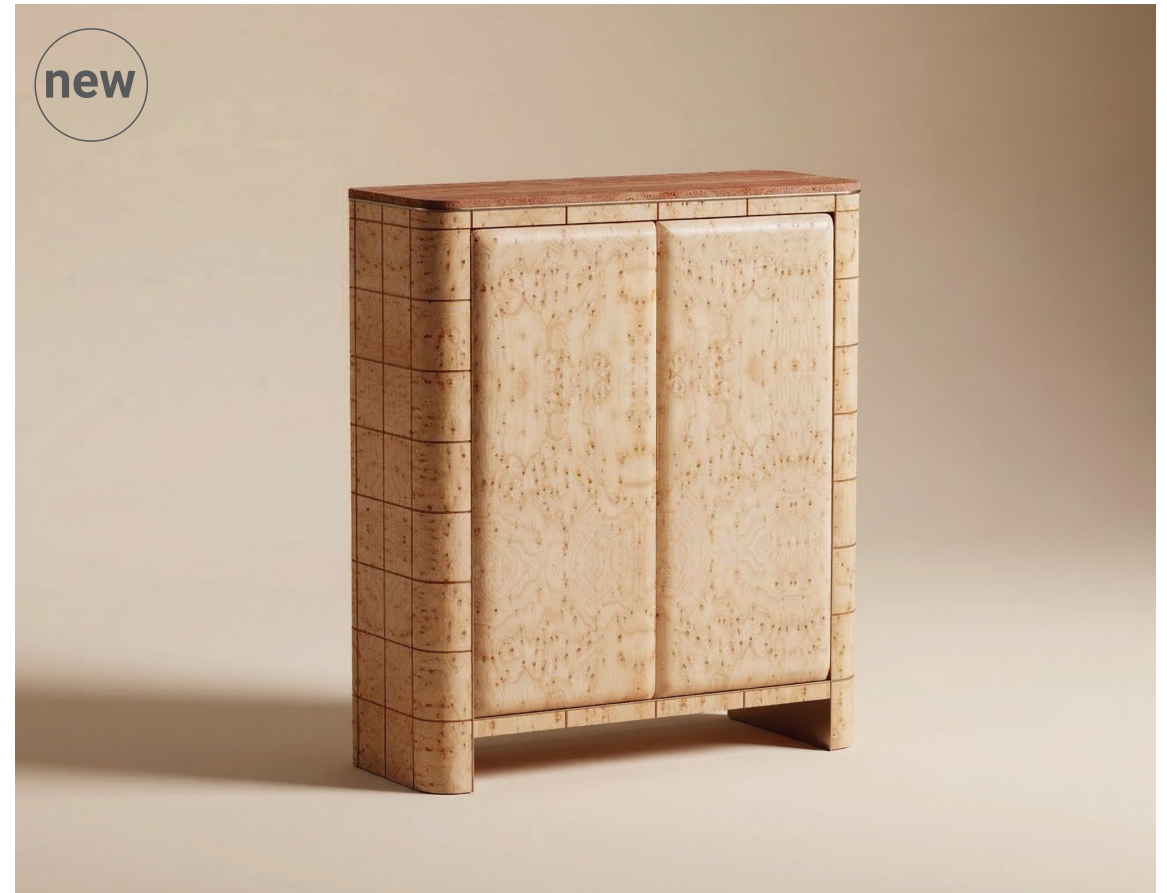

KISHO

tv bench

250 x 55 x 45 cm

package

262 x 56 x 50 cm

200 Kg

SOFT CAGE

bar cabinet

140 x 55 x 160cm

package

145 x 60 x 165 cm

39

40

// as pictured

structure - nude lacquered wood

doors - olive ash veneer