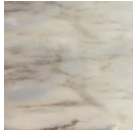

## materials

marble (three color combination available)

// as pictured

top - estremo white marble

base - estremo white and estremo rose combination matte finish marble

**marbles  
for top**

Carrara

Estremoz White

Estremoz Rose

Green  
Guatemala

Emperador

Nero Marquina

**marbles  
for base**

Estremoz White

Estremoz Rose

ref 1: relief part in estremoz white matte  
mid part in estremoz rose matte  
bottom part in estremoz white matte  
spheres in estremoz white matte

Estremoz Rose

Nero Marquina

ref 2: relief part in nero marquina  
mid part in estremoz rose matte  
bottom part in nero marquina  
spheres in nero marquina

Estremoz White

Green  
Guatemala

Nero Marquina

ref 3: relief part in estremoz white matte  
mid part in green guatemala  
bottom part in nero marquina  
spheres in nero marquina