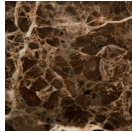

## materials

marble (three color combination available)

// as pictured

top - estremo white marble

base - estremo white and estremo rose combination matte finish marble

**marbles  
for top**

Carrara

Estremoz White

Estremoz Rose

Green  
Guatemala

Emperador

Nero Marquina

**marbles  
for base**

Estremoz White

Estremoz Rose

ref 1: relief part in estremoz white matte  
mid part in estremoz rose matte  
bottom part in estremoz white matte  
spheres in estremoz white matte

Estremoz Rose

Nero Marquina

ref 2: relief part in nero marquina  
mid part in estremoz rose matte  
bottom part in nero marquina  
spheres in nero marquina

Estremoz White

Green  
Guatemala

Nero Marquina

ref 3: relief part in estremoz white matte  
mid part in green guatemala  
bottom part in nero marquina  
spheres in nero marquina