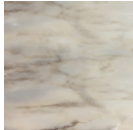

## materials

marble (three color combination available)

// as pictured

top - estremo white marble

base - estremo white and estremo rose combination matte finish marble

**marbles  
for top**

Carrara

Estremoz White

Estremoz Rose

Green  
Guatemala

Emperador

Nero Marquina

**marbles  
for base**

Estremoz White

Estremoz Rose

ref 1: relief part in estremoz white matte  
mid part in estremoz rose matte  
bottom part in estremoz white matte  
spheres in estremoz white matte

Estremoz Rose

Nero Marquina

ref 2: relief part in nero marquina  
mid part in estremoz rose matte  
bottom part in nero marquina  
spheres in nero marquina

Estremoz White

Green  
Guatemala

Nero Marquina

ref 3: relief part in estremoz white matte  
mid part in green guatemala  
bottom part in nero marquina  
spheres in nero marquina