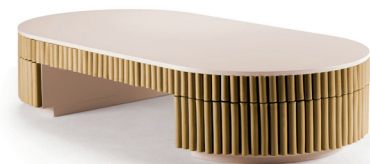

## center table

130 x 77 cm  
product sizes may vary up to 2 cm

package  
170 x 92x 40 cm

## materials

lacquered wood matte and mar di giava ceramic tiles

// as pictured

top - taupe lacquered wood

base - cloud mar di giava tiles

Our Nouvelle Vague collection is crafted using Portuguese handmade tiles, each tile is made with love in Portugal, using traditional techniques resulting in truly unique pieces. Each piece can vary in size up to 0.5mm, colors might vary slightly, and spacing between tiles may not always be the same. This is not a defect but a characteristics of a handmade product.