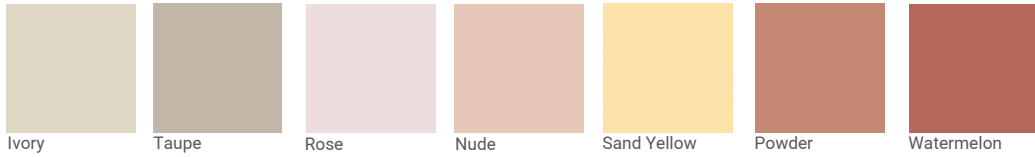

## materials

lacquered wood matte and mar di giava ceramic tiles

// as pictured

top - taupe lacquered wood

base - cloud mar di giava tiles

Our Nouvelle Vague collection is crafted using Portuguese handmade tiles, each tile is made with love in Portugal, using traditional techniques resulting in truly unique pieces. Each piece can vary in size up to 0.5mm, colors might vary slightly, and spacing between tiles may not always be the same. This is not a defect but a characteristics of a handmade product.

**lacquers  
for top**

**tiles  
for structure**