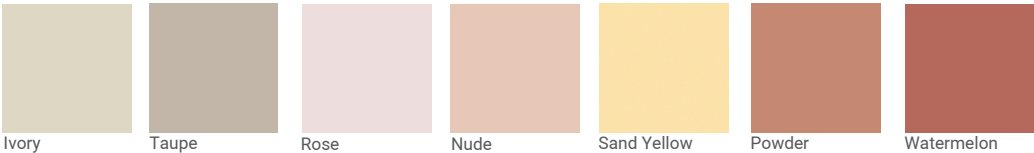

**lacquers
for top**