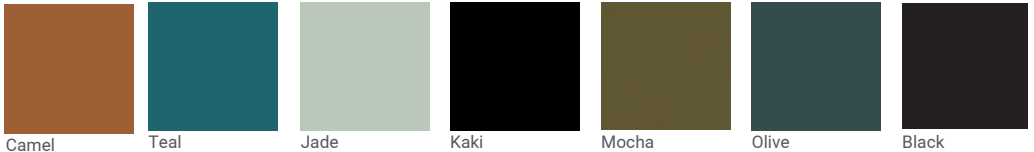

**lacquers
for top**