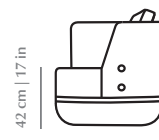

42 cm | 17 in

86 cm | 34 in

73 cm | 29 in

// as pictured

Top upholstery + Cushion – Gipsy Taupe

Bottom upholstery – Gipsy Taupe

Sphere applications – Lacquered MDF Mocha

Metal applications – Stainless Steel Plated Satin Brass