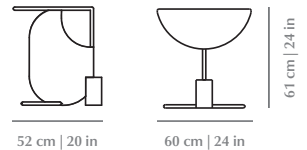

PLAYING GAMES

SIDE TABLE

The essential volumes of these tables play between them in an alluring game of proportion and color which results in the creation of a perfect balance and tension of material and negative space. The absence of figurative shapes allows you to look at this piece from different angles and imagine various interpretations.

Top	Marble: Nero Marquina, Guatemala Green, Estremoz White, Estremoz Rose, Emperador and Carrara
Oval Base	Marble: Nero Marquina, Guatemala Green, Estremoz White, Estremoz Rose, Emperador and Carrara
Half-Circle Base	Marble: Nero Marquina, Guatemala Green, Estremoz White, Estremoz Rose, Emperador and Carrara
Metal Base	Polished or Satin: Brass, Copper or Nickel
Package dimensions	670 x 700 x 790 mm
Product weight	64 Kg no package / 76 Kg with package