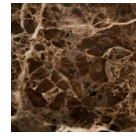

Top	Marble: Nero Marquina, Guatemala Green, Estremoz White, Estremoz Rose, Emperador and Carrara
Oval Base	Marble: Nero Marquina, Guatemala Green, Estremoz White, Estremoz Rose, Emperador and Carrara
Half-Circle Base	Marble: Nero Marquina, Guatemala Green, Estremoz White, Estremoz Rose, Emperador and Carrara
Metal Base	Polished or Satin: Brass, Copper or Nickel
Package dimensions	670 x 700 x 790 mm
Product weight	64 Kg no package / 76 Kg with package

// as pictured

- Top – Guatemala Green
- Oval base – Nero Marquina
- Half-circle base – Estremoz White
- Metal base – Satin Brass

MARBLES
FOR TOP AND OVAL
AND HALFE-CIRCLE
BASE

Carrara

Estremoz
White

Estremoz Rose

Green
Guatemala

Emperador

Nero Marquina

METALS
FOR BASE

Polished
Nickel

Polished
Brass

Polished
Copper

Satin
Nickel