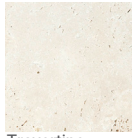

**marble
for top**

Travertine