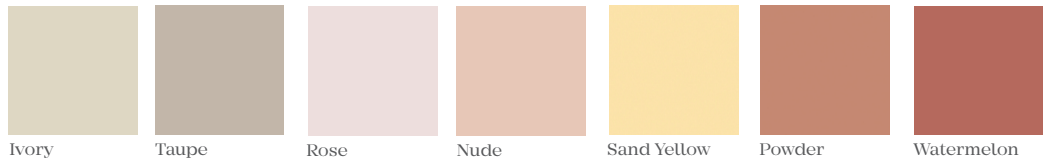

LACQUERS
FOR TOP