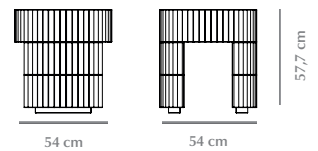

# NOUVELLE VAGUE

SIDE TABLE

---

<b>Top</b>	Lacquered wood matte
<b>Structure</b>	Mar di Giava ceramic tiles
<b>Package dimensions</b>	640 x 640 x 680 mm

---

// as pictured

Top - Powder lacquered wood

Base - Nude Mar di Giava tiles