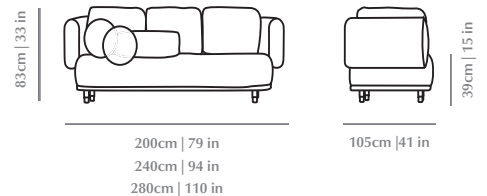

<b>Upholstery</b>	Fabric or Leather
<b>Structure</b>	Solid wood: Beech Camel, Beech Chocolate, Natural Oak; Metal Stainless Steel Plated Polished or Satin: Brass, Copper, Nickel Upholstery: Fabric or Leather - Check page 80 to 83 for all options
<b>Feet</b>	Solid Wood: Natural Oak, Beech Camel, Beech Chocolate
<b>Fittings</b>	Stainless Steel Plated Polished or Satin: Brass, Copper or Nickel
<b>Package dimensions</b>	2076 x 1126 x 911 mm 2476 x 1126 x 911 mm 2876 x 1126 x 911 mm
<b>Product weight</b>	90 Kg no package / 110 Kg with package 100 Kg no package / 125 Kg with package 125 Kg no package / 150 Kg with package