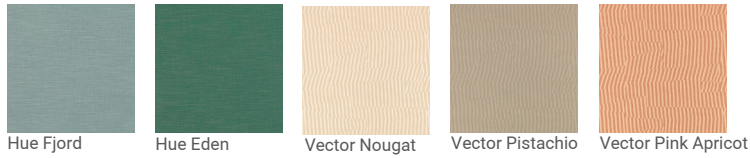

Velvet Terracotta Velvet Powder Velvet Fire Velvet Wine Velvet In Love Velvet Dijon Velvet Safran

Velvet Havane Velvet Woods Velvet Dark Clay Velvet Kiwi Velvet Sapin Velvet Celadon Velvet Duck

Velvet Mediterranee Velvet Lapis Lazuli Velvet Black Hue Silver Hue Graphite Hue Magnesium Hue Marine

Hue Sandstone Hue Burnt Orange Hue Turmetic Hue Vintage Rose Hue Peach Skin Hue Peridot Hue Mouse

Hue Fjord

Hue Eden

Vector Nougat

Vector Pistachio

Vector Pink Apricot

**fabrics
cat 3**

Biarritz Amande

Tesseract Clove

Tesseract Ivy

Tesseract Petrol

Feel Shalk

Feel Ochre

Feel Burnt Orange

**fabrics
cat 5**

**fabrics
cat 6**