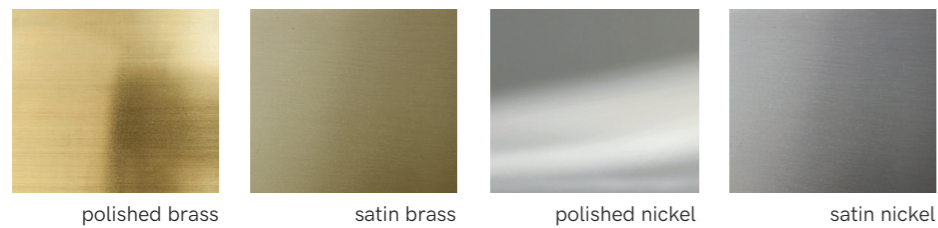

 59" / 1,5m

FINISHINGS

lacquered metal tubes and structure finish options

polished and satin metal additional structure finish options

POLISHED AND SATIN METAL PIECES
this product is handmade; any small stain or roughness is a feature of the product, not a defect.