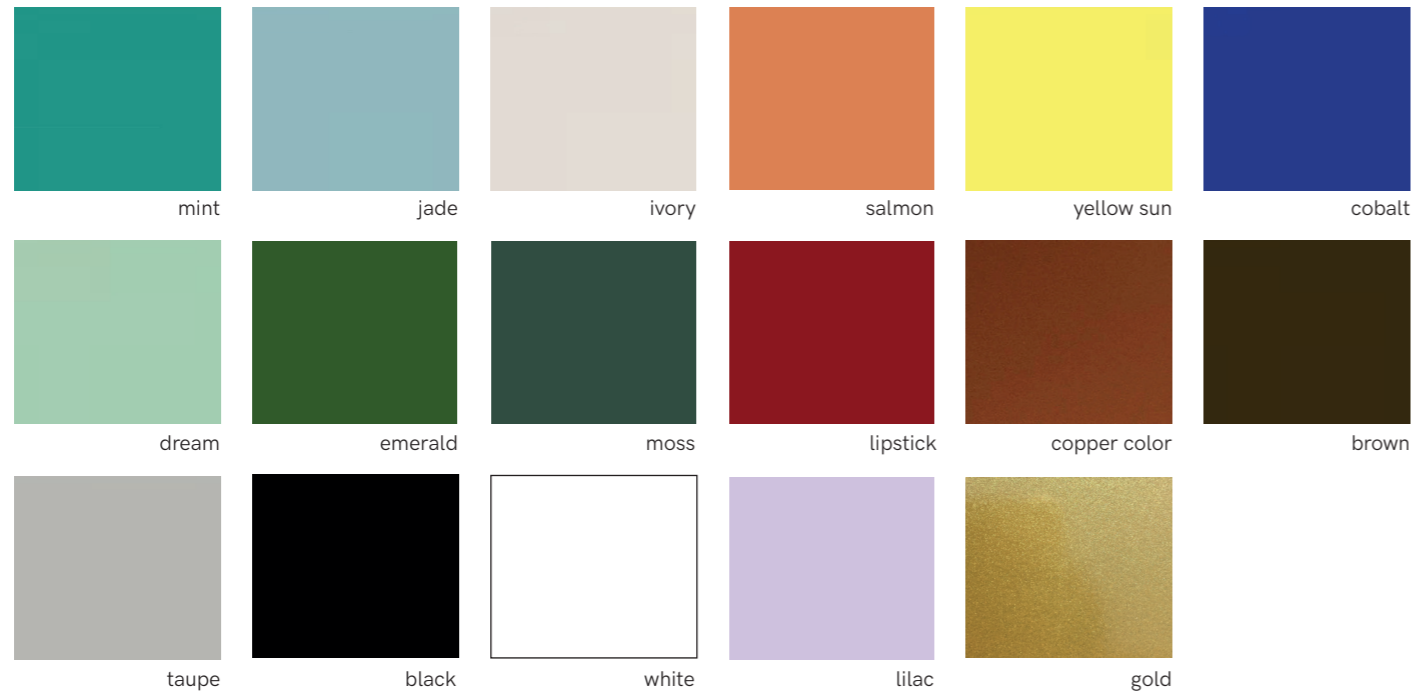

FINISHINGS

lacquered metal tubes and structure finish options