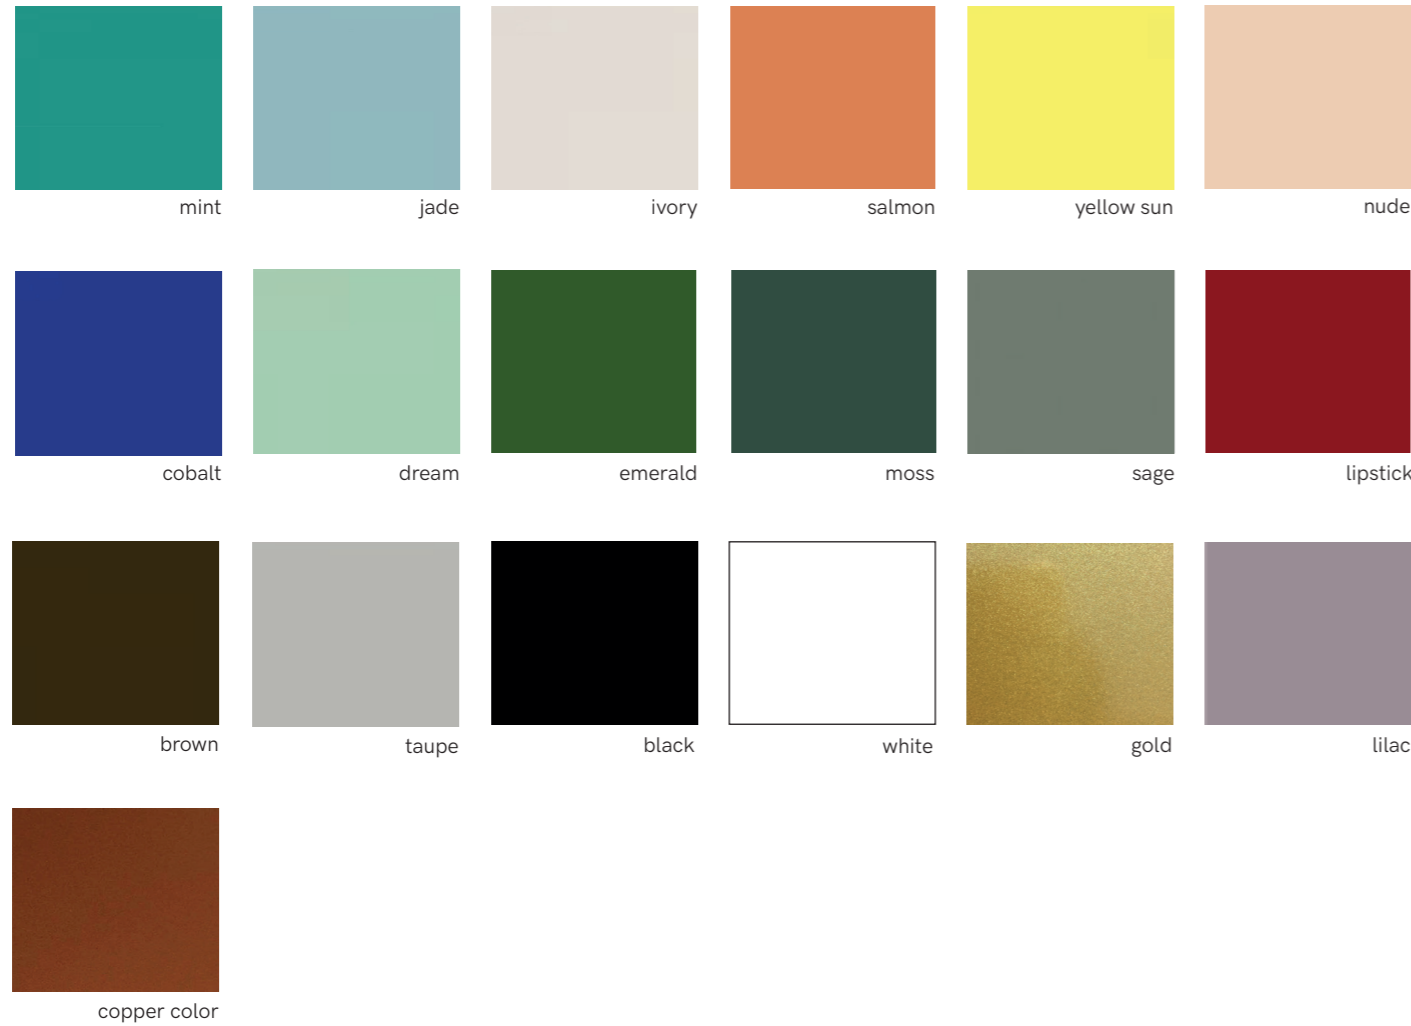

FINISHINGS

lacquered metal structure finish options

lamp shades

POLISHED AND SATIN METAL PIECES
this product is handmade; any small stain or roughness is a feature of the product, not a defect.

CORDS

Suspension lamps