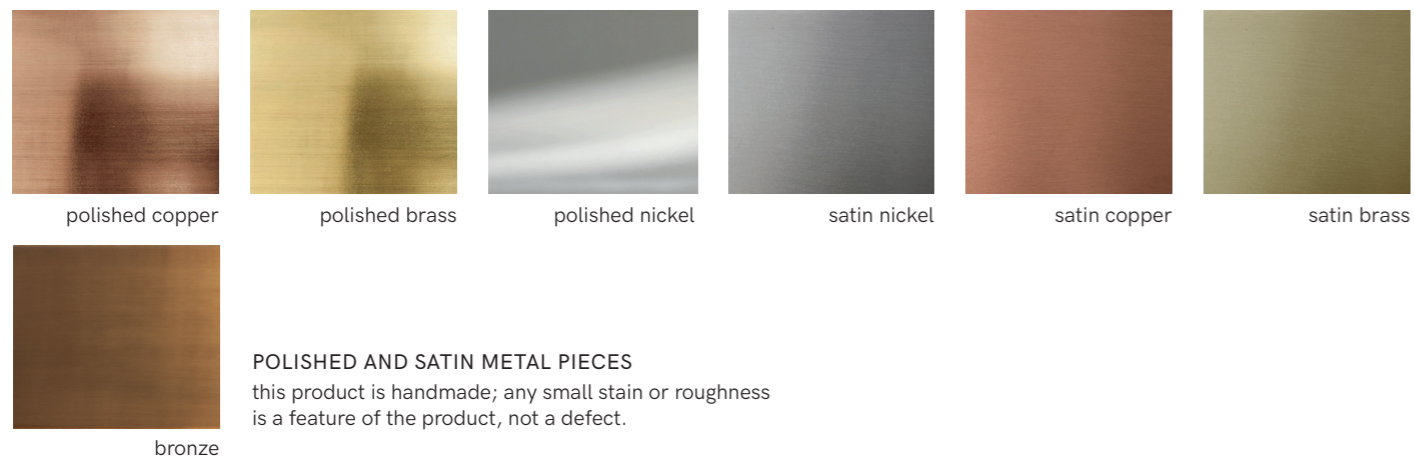

FINISHINGS

lacquered metal structure and edges finish options

polished and satin metal structure and edges finish options

marble available for table and floor lamp base

cords

Suspension lamps

Standard cord length is 1,5m.