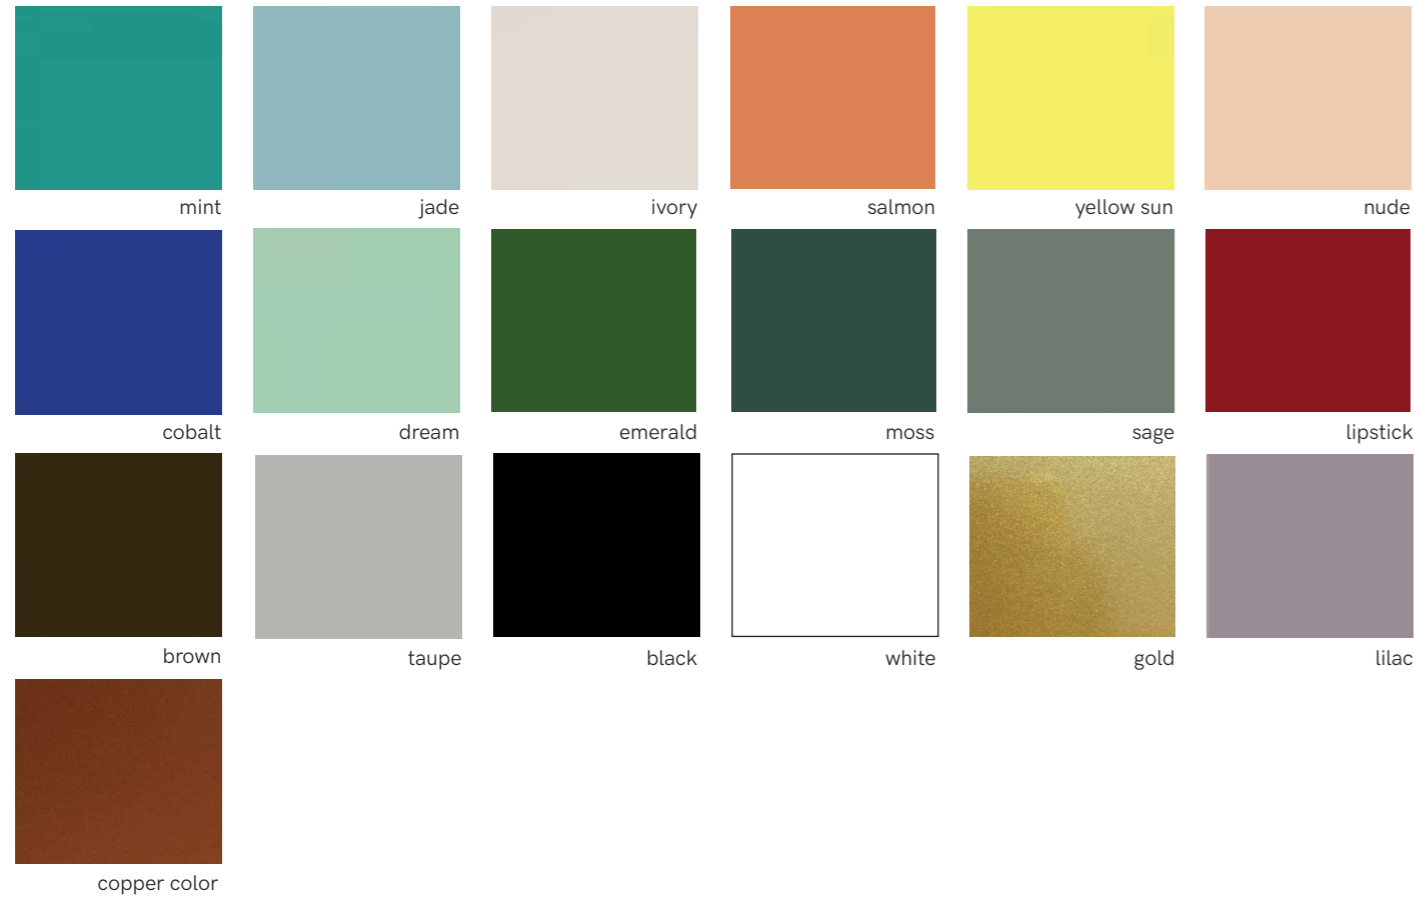

FINISHINGS

lacquered metal structure and edges finish options

polished and satin metal structure and edges finish options

marble available for table and floor lamp base

cords

Suspension lamps

Standard cord length is 1,5m.