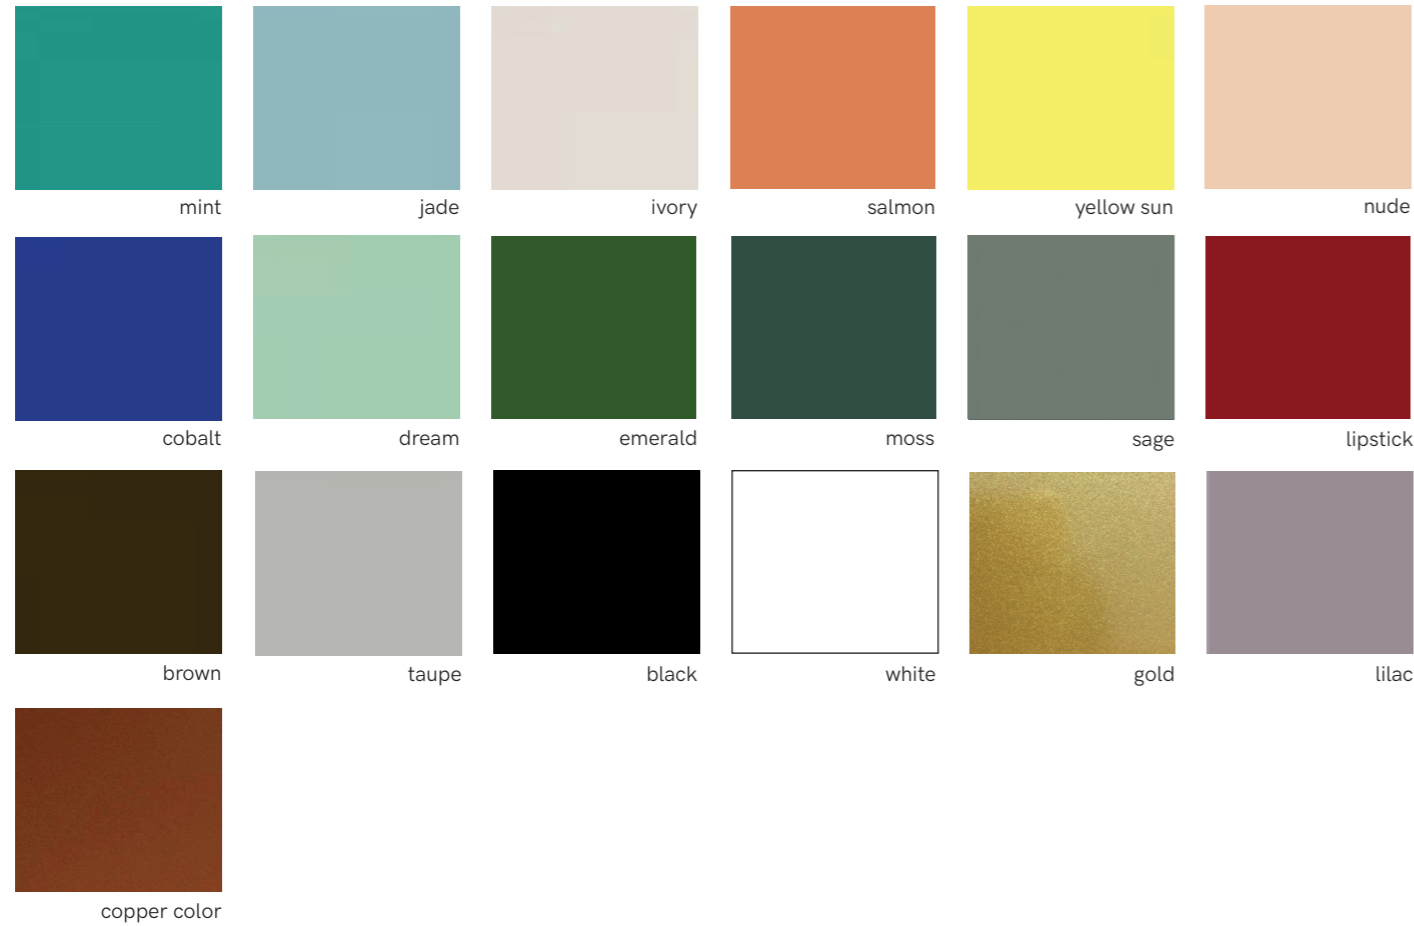

 59" / 1,5m

FINISHINGS

lacquered metal structure finish options

polished and satin metal metallic finishings finish options

POLISHED AND SATIN METAL PIECES
this product is handmade; any small stain or roughness is a feature of the product, not a defect.