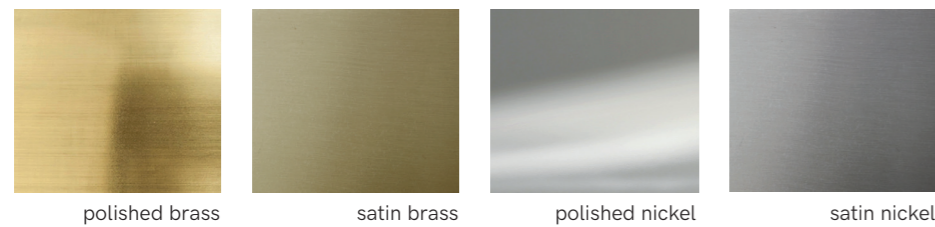

 59" / 1,5m

FINISHINGS

lacquered metal structure finish options

polished and satin metal metallic finishings finish options

POLISHED AND SATIN METAL PIECES
this product is handmade; any small stain or roughness is a feature of the product, not a defect.