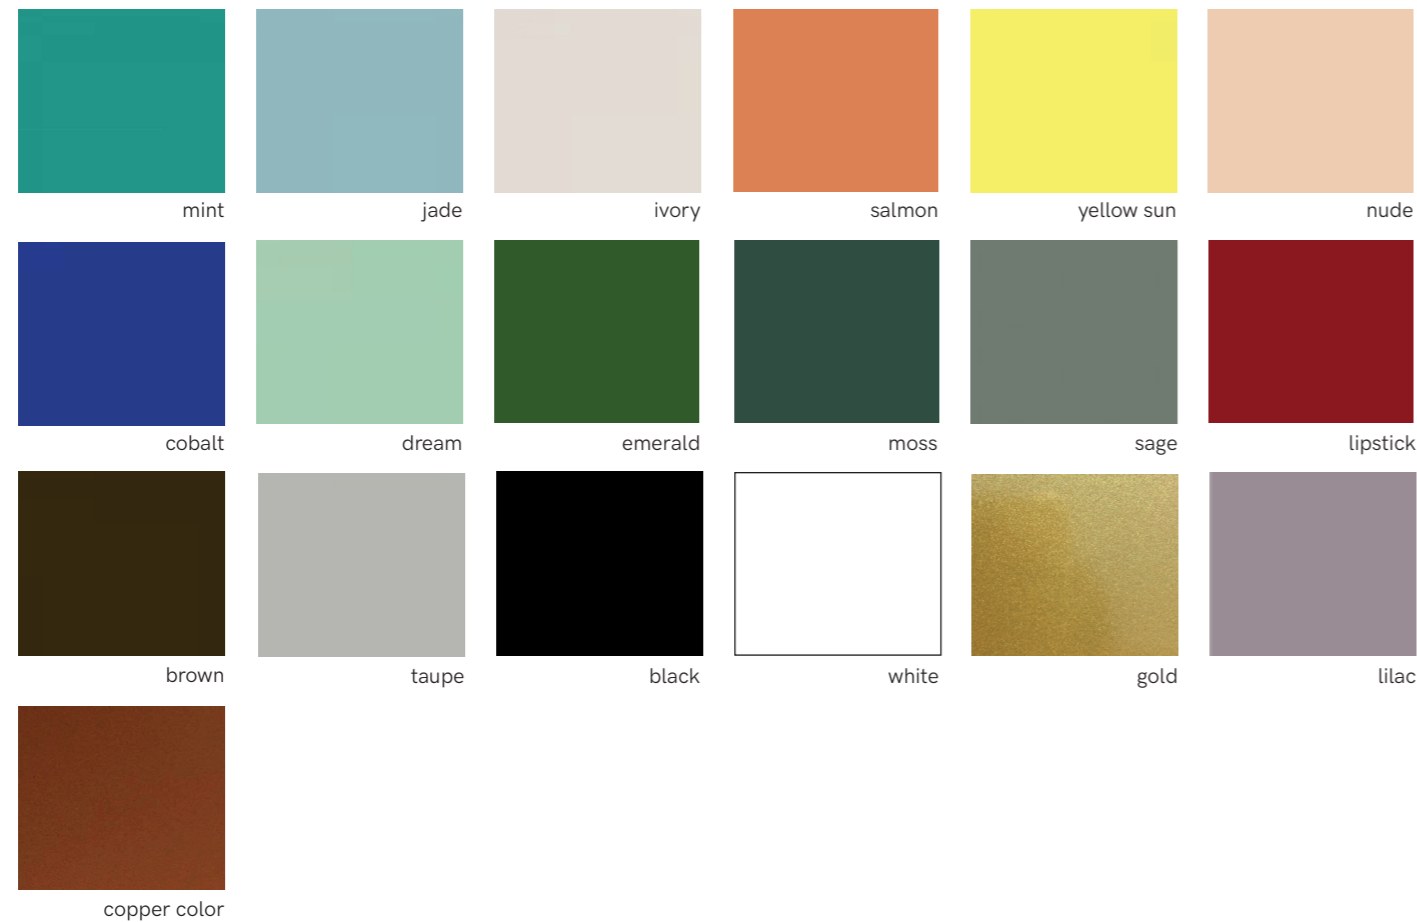

 59" / 1,5m

FINISHINGS

lacquered metal tubes and structure finish options

polished and satin metal

lamp shades

POLISHED AND SATIN METAL PIECES
this product is handmade; any small stain or roughness is a feature of the product, not a defect.