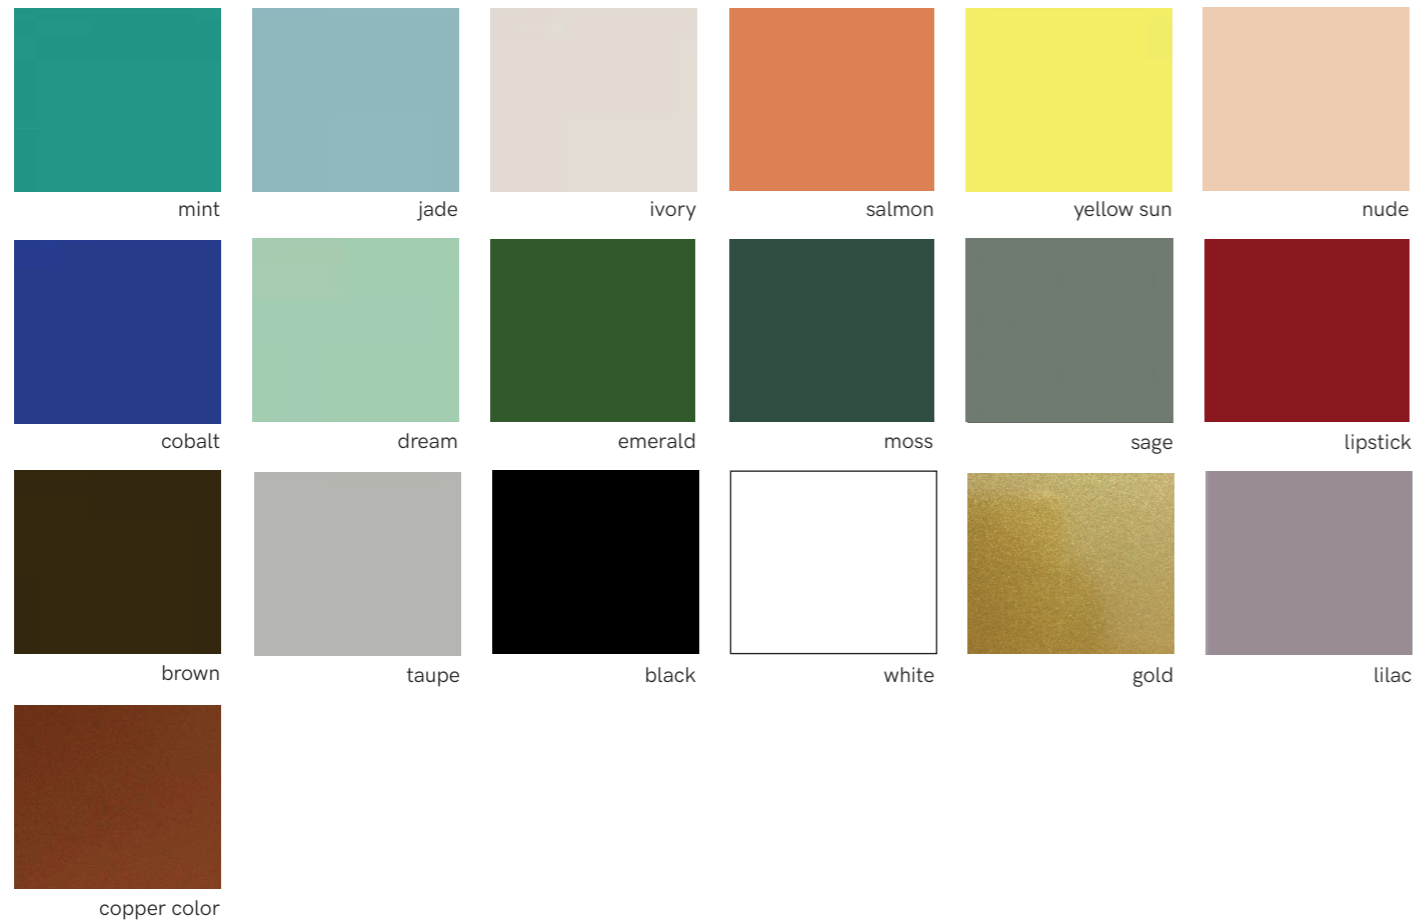

FINISHINGS

lacquered metal structure finish options

polished and satin metal ring finish options

POLISHED AND SATIN METAL PIECES
this product is handmade; any small stain or roughness is a feature of the product, not a defect.