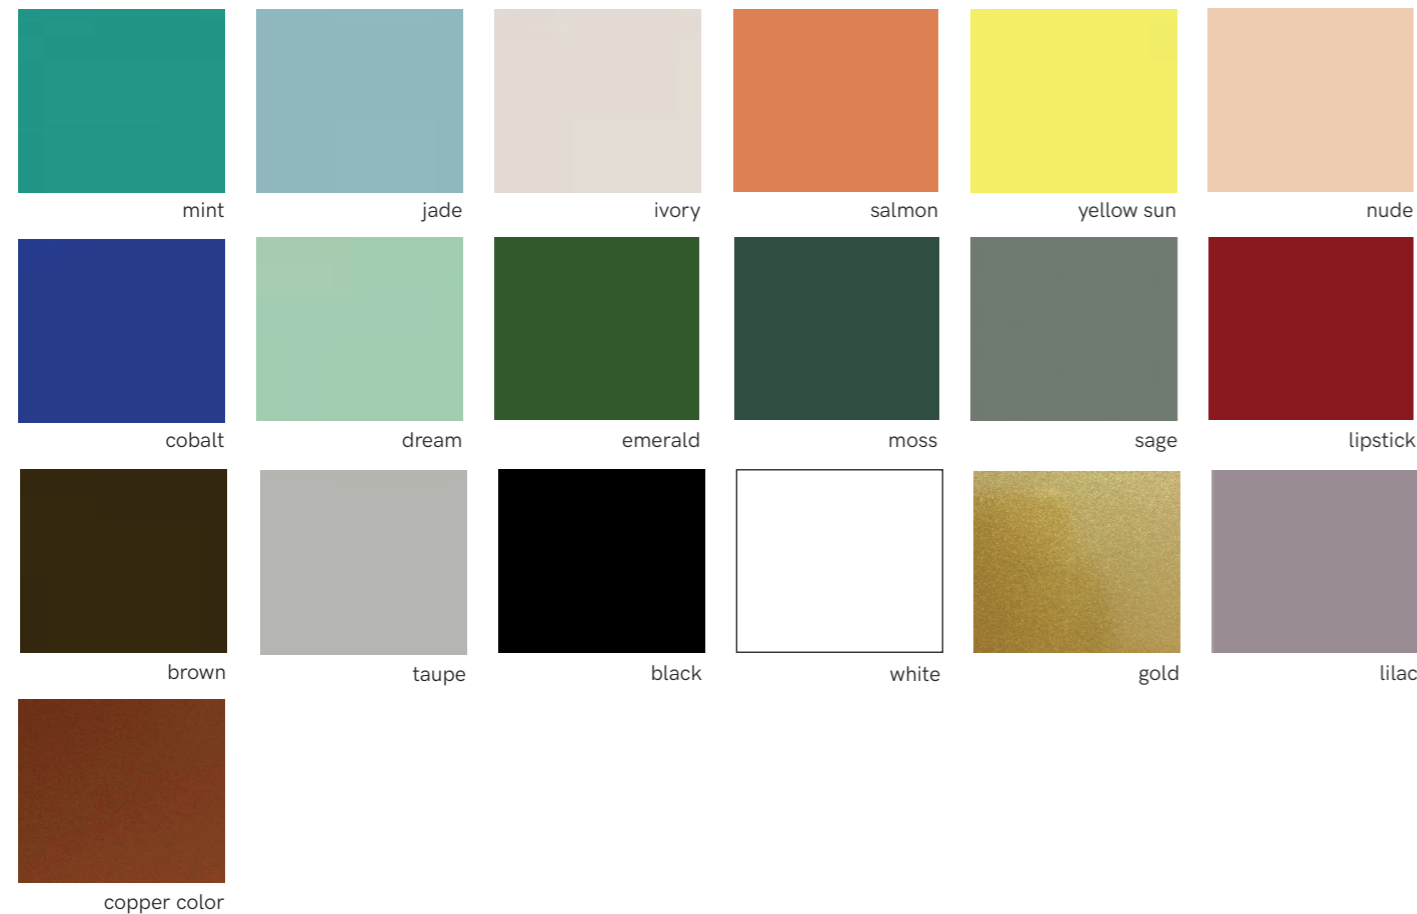

 59" / 1,5m

FINISHINGS

lacquered metal structure finish options

polished and satin metal tubes finish options

lamp shades

POLISHED AND SATIN METAL PIECES
this product is handmade; any small stain or roughness is a feature of the product, not a defect.