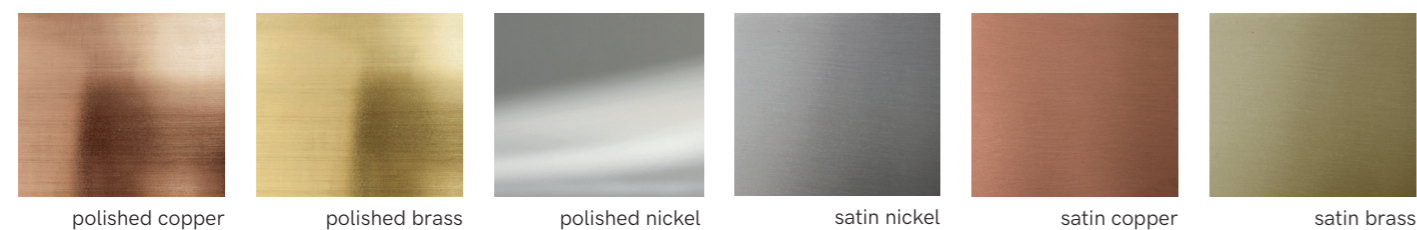

 59" / 1,5m

FINISHINGS

lacquered metal structure finish options

polished and satin metal tubes finish options

lamp shades

POLISHED AND SATIN METAL PIECES
this product is handmade; any small stain or roughness is a feature of the product, not a defect.