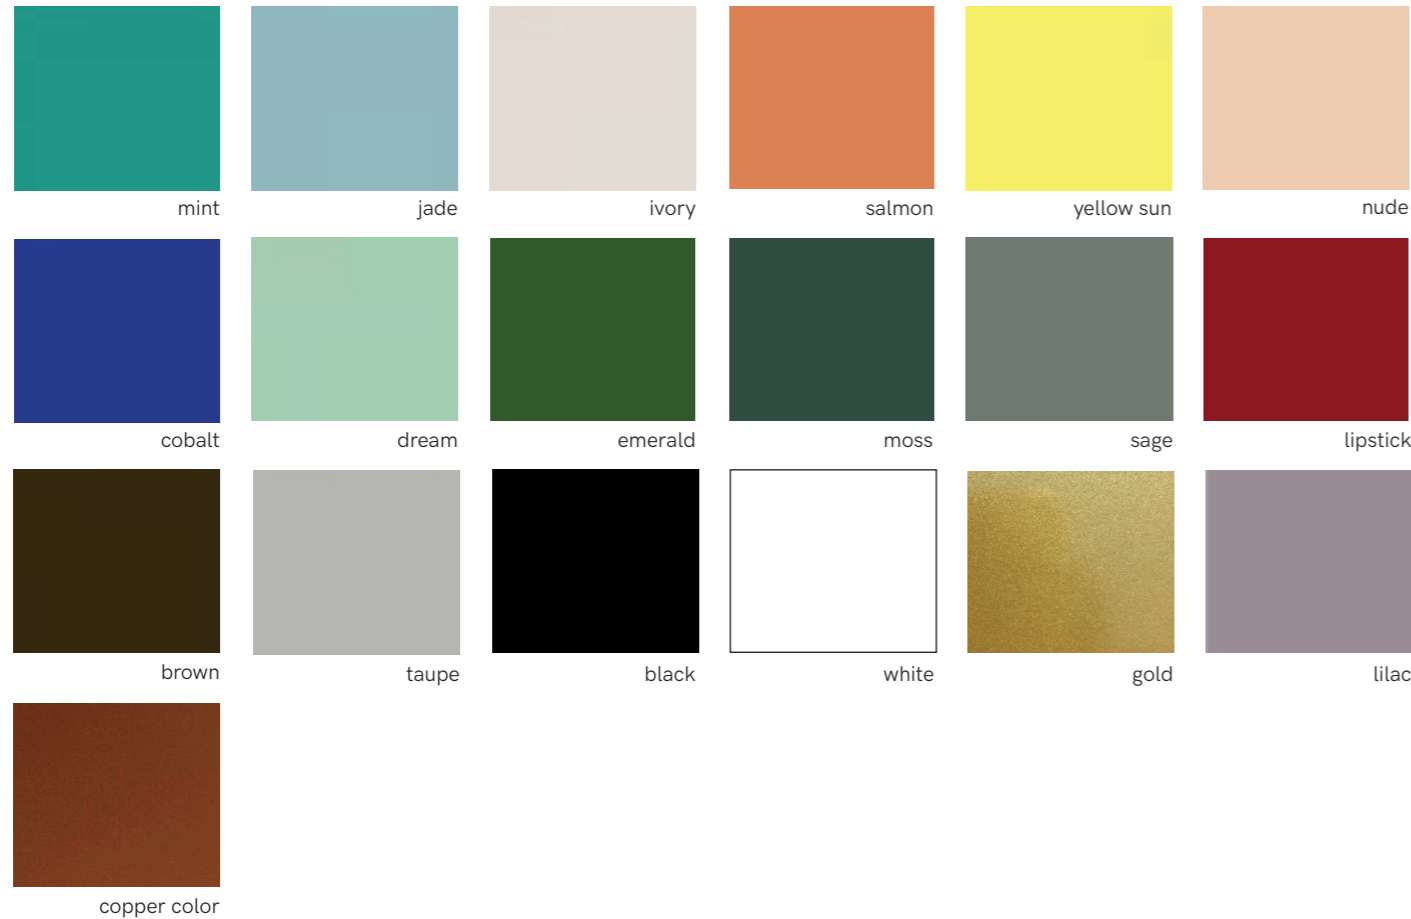

FINISHINGS

lacquered metal structure edges finish options

polished and satin metal structure edges finish options

POLISHED AND SATIN METAL PIECES
this product is handmade; any small stain or roughness is a feature of the product, not a defect.