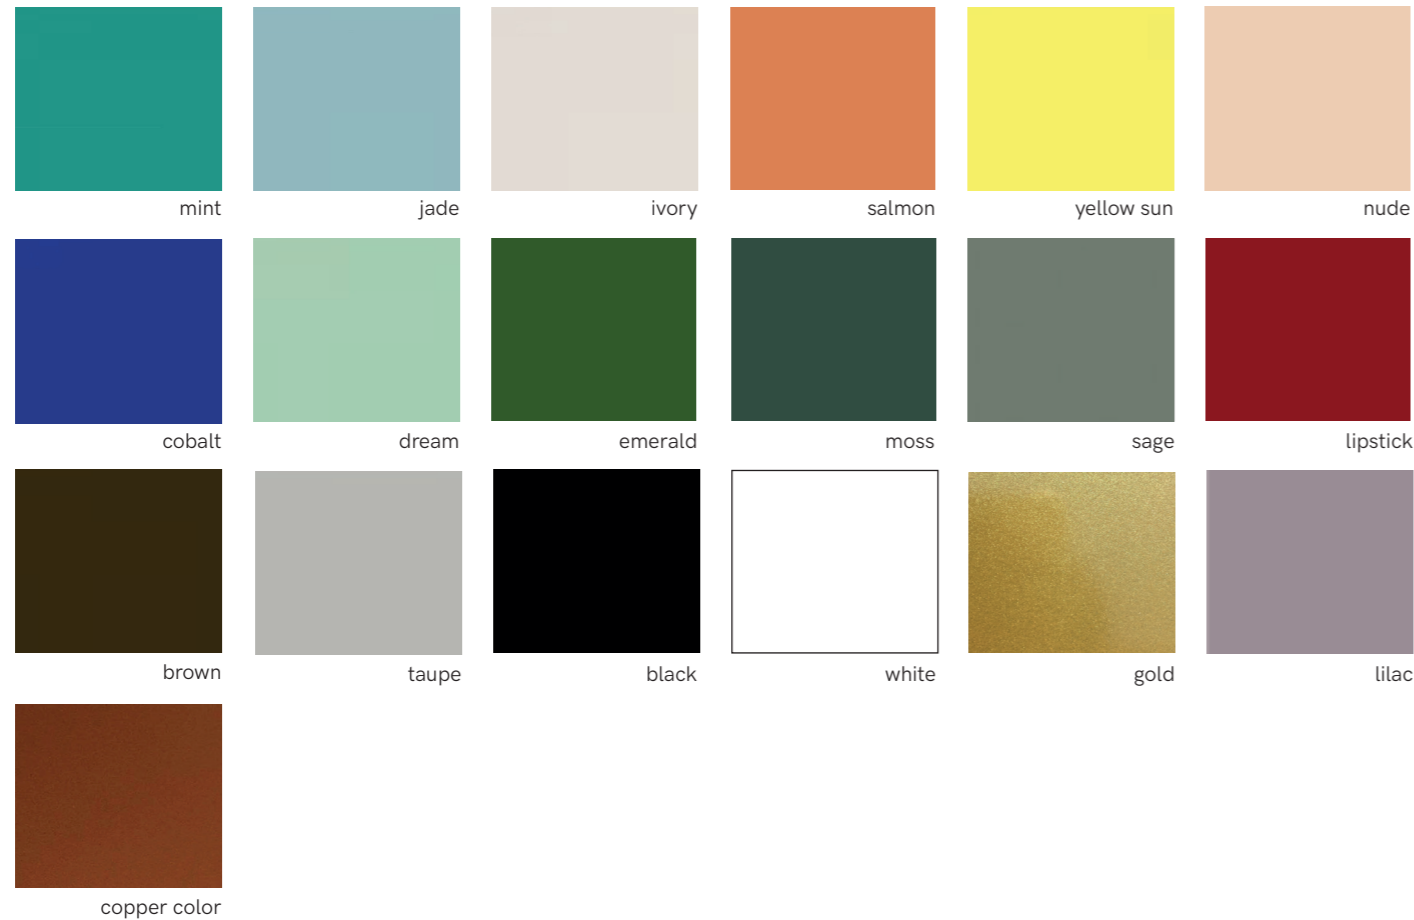

 59" / 1,5m

FINISHINGS

lacquered metal structure, top and rings finish options

polished and satin metal top (except Magnolia and Magnolia I) and ring finish options

lamp shades

POLISHED AND SATIN METAL PIECES
this product is handmade; any small stain or roughness is a feature of the product, not a defect.