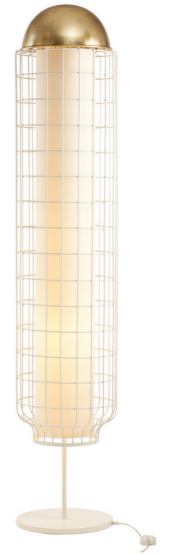

MAGNOLIA

MAGNOLIA

suspension lamp

Ø: 26" / 65cm
h: 27" / 68cm

MAGNOLIA I

suspension lamp

Ø: 26" / 65cm
h: 19" / 47cm

MAGNOLIA II

suspension lamp

Ø: 11" / 27cm
h: 23" / 59cm

MAGNOLIA III

suspension lamp

Ø: 12" / 31cm
h: 17" / 42cm

MAGNOLIA WALL

wall lamp

w: 12" / 30cm
d: 5" / 13cm
h: 22" / 56cm

MAGNOLIA TABLE

table lamp

Ø: 13" / 32cm
h: 25" / 63cm

MAGNOLIA FLOOR

floor lamp

Ø: 15" / 37cm
h: 67" / 170cm

230V / 50Hz  E27/1x max 20W LED

120V / 60Hz  E26/1x max 20W LED

 59" / 1,5m

FINISHINGS

lacquered metal structure, top and rings finish options

polished and satin metal top (except Magnolia and Magnolia I) and ring finish options

lamp shades

POLISHED AND SATIN METAL PIECES
this product is handmade; any small stain or roughness is a feature of the product, not a defect.