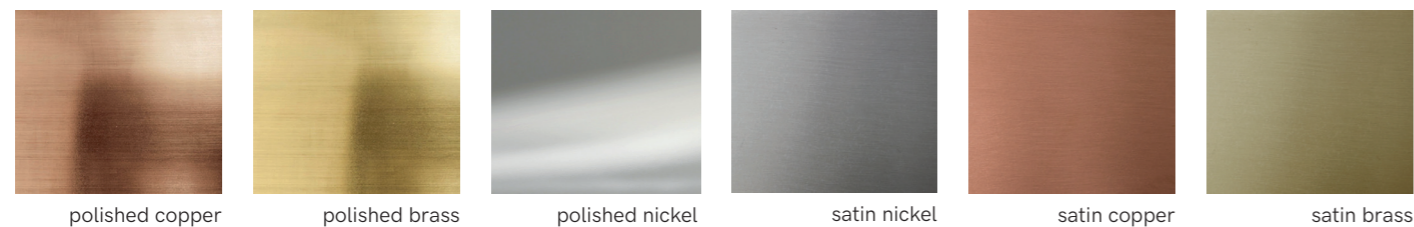

 59" / 1,5m

FINISHINGS

lacquered metal structure, top and rings finish options

polished and satin metal top (except Magnolia and Magnolia I) and ring finish options

lamp shades

POLISHED AND SATIN METAL PIECES
this product is handmade; any small stain or roughness is a feature of the product, not a defect.