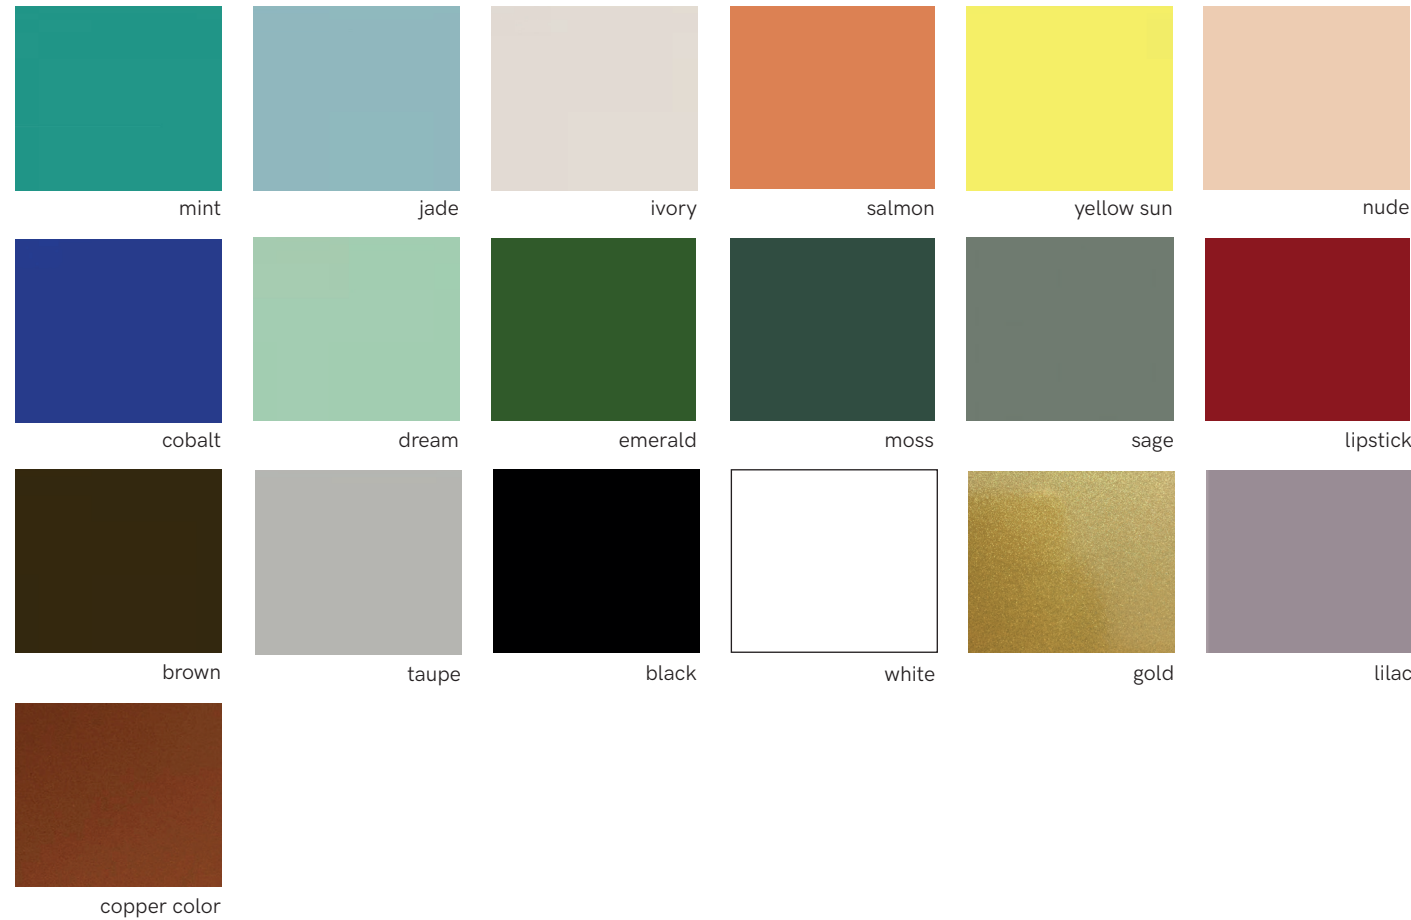

FINISHINGS

lacquered metal tubes and structure finish options