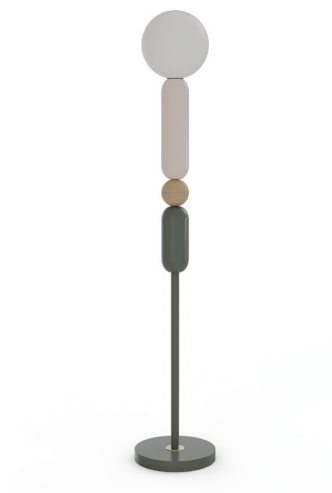

PLAY FLOOR

floor lamp

H: 71 cm
W: 40 cm
D: 21 cm

230V / 50Hz 1 x max. G9 4W LED

120V / 60Hz 1 x max. G9 4W LED

171x35x35 cm

59" / 1,5m