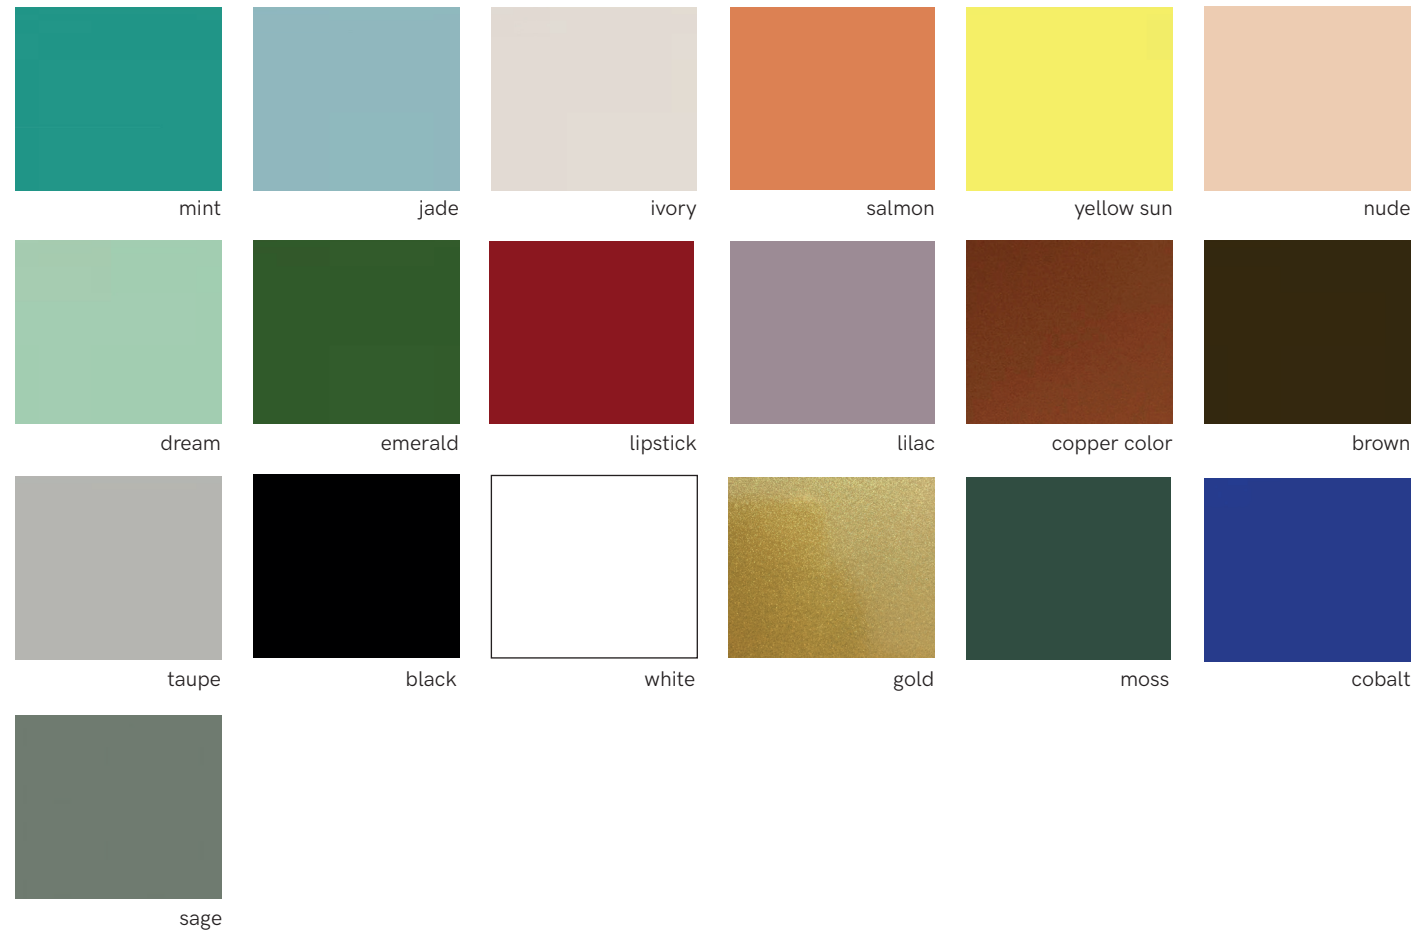

 59" / 1,5m

FINISHINGS

lacquered metal top, bottom and middle areas structure finish options

polished and satin metal ring finish options

POLISHED AND SATIN METAL PIECES
 this product is handmade; any small stain or roughness is a feature of the product, not a defect.