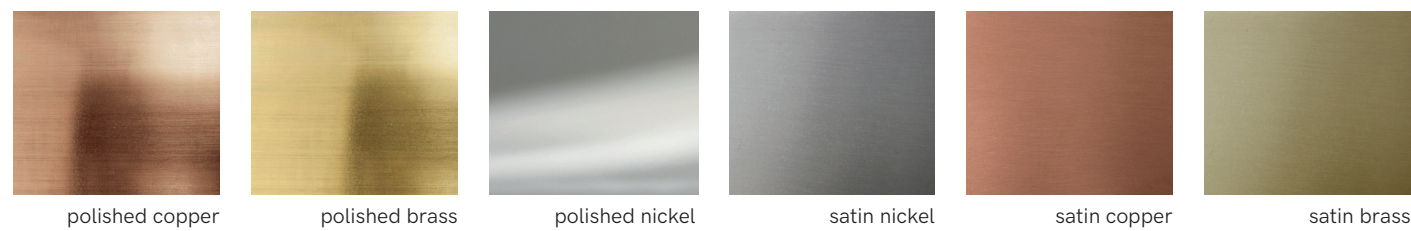

 59" / 1,5m

FINISHINGS

lacquered metal top, bottom and middle areas structure finish options

polished and satin metal ring finish options

POLISHED AND SATIN METAL PIECES
 this product is handmade; any small stain or roughness is a feature of the product, not a defect.