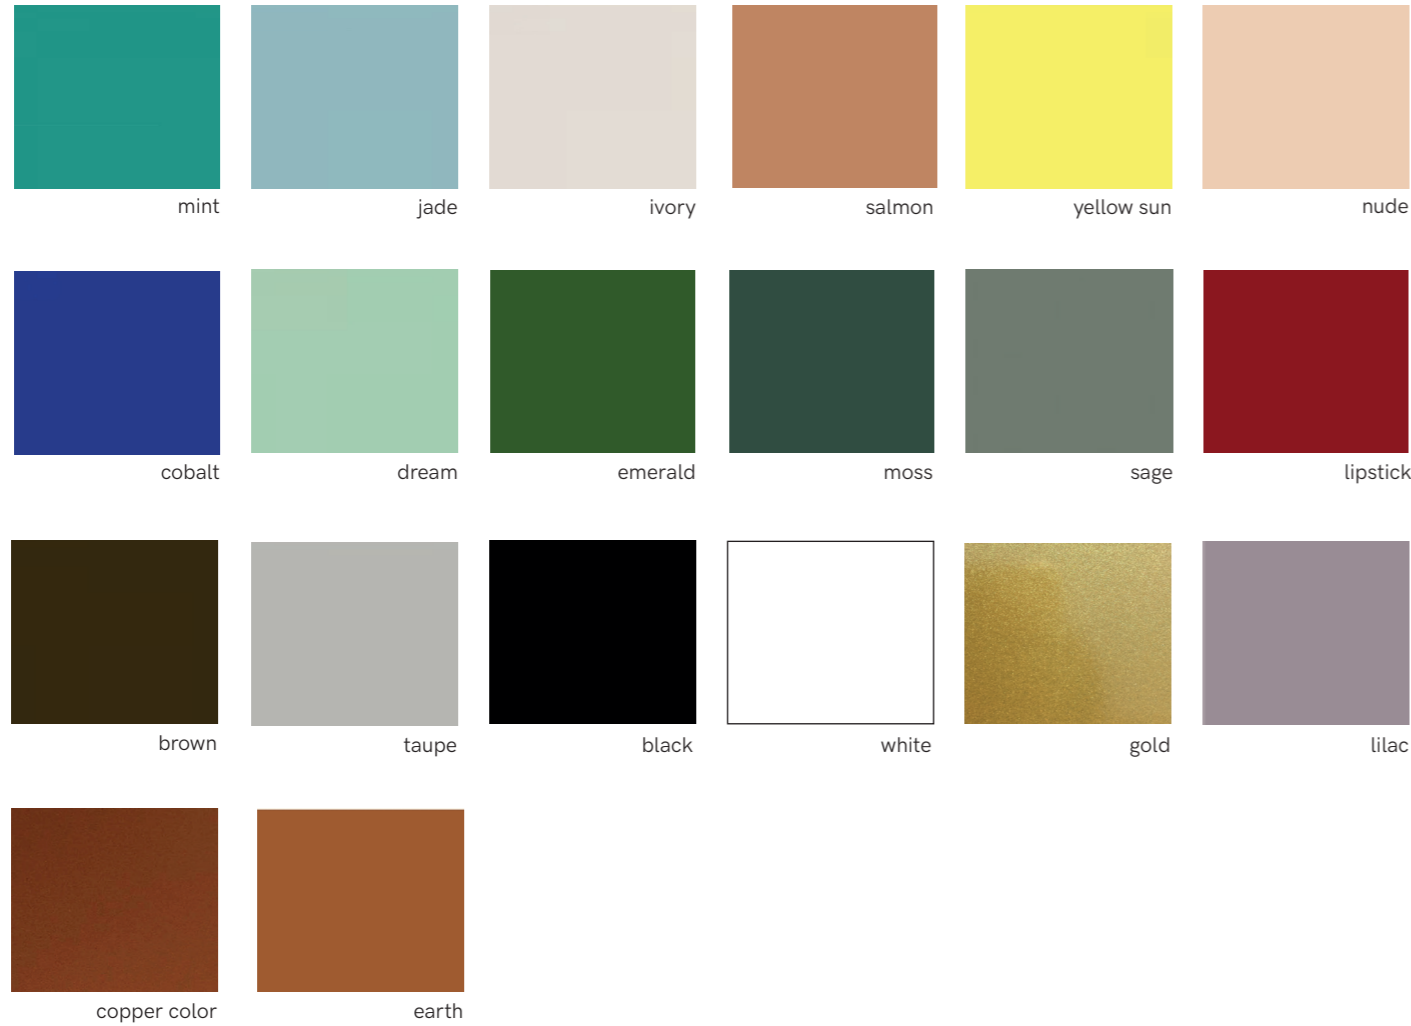

FINISHINGS

lacquered metal structure finish options