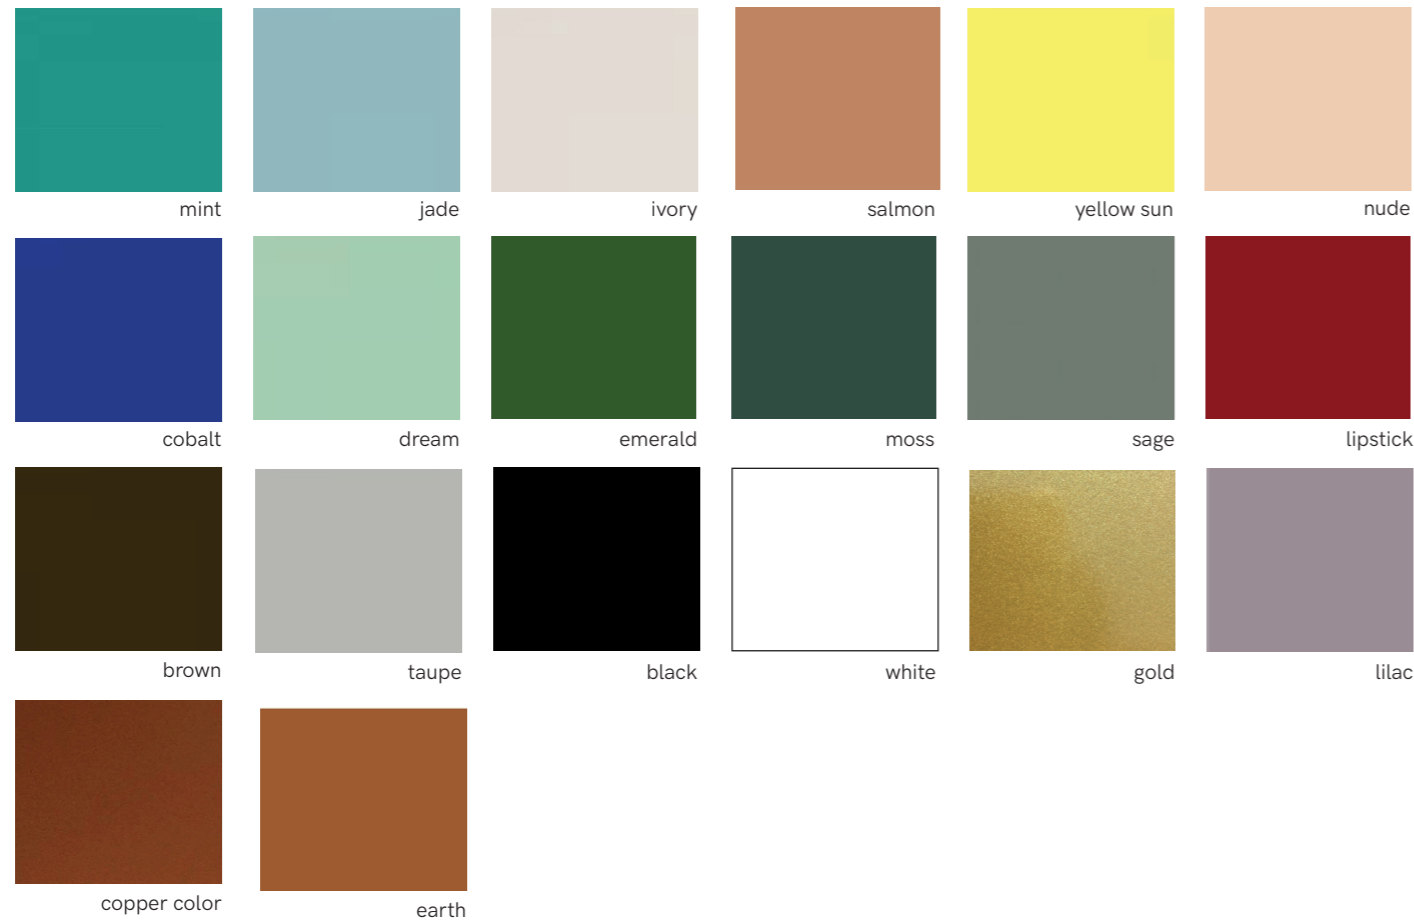

 59" / 1,5m

FINISHINGS

lacquered metal structure finish options

terrazzo for half-circle, half-triangle and base

rattan for structure

CORDS

Suspension lamps

Standard cord length is 1,5m.