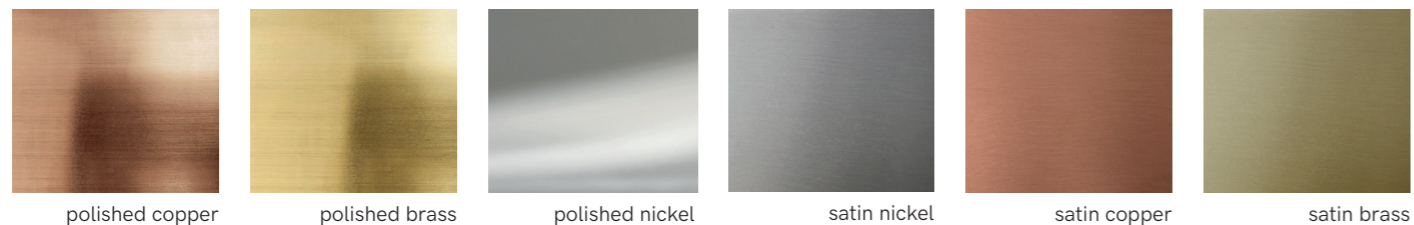

 59" / 1,5m

FINISHINGS

lacquered metal structure and edges finish options

polished and satin metal structure and edges finish options

POLISHED AND SATIN METAL PIECES
this product is handmade; any small stain or roughness is a feature of the product, not a defect.