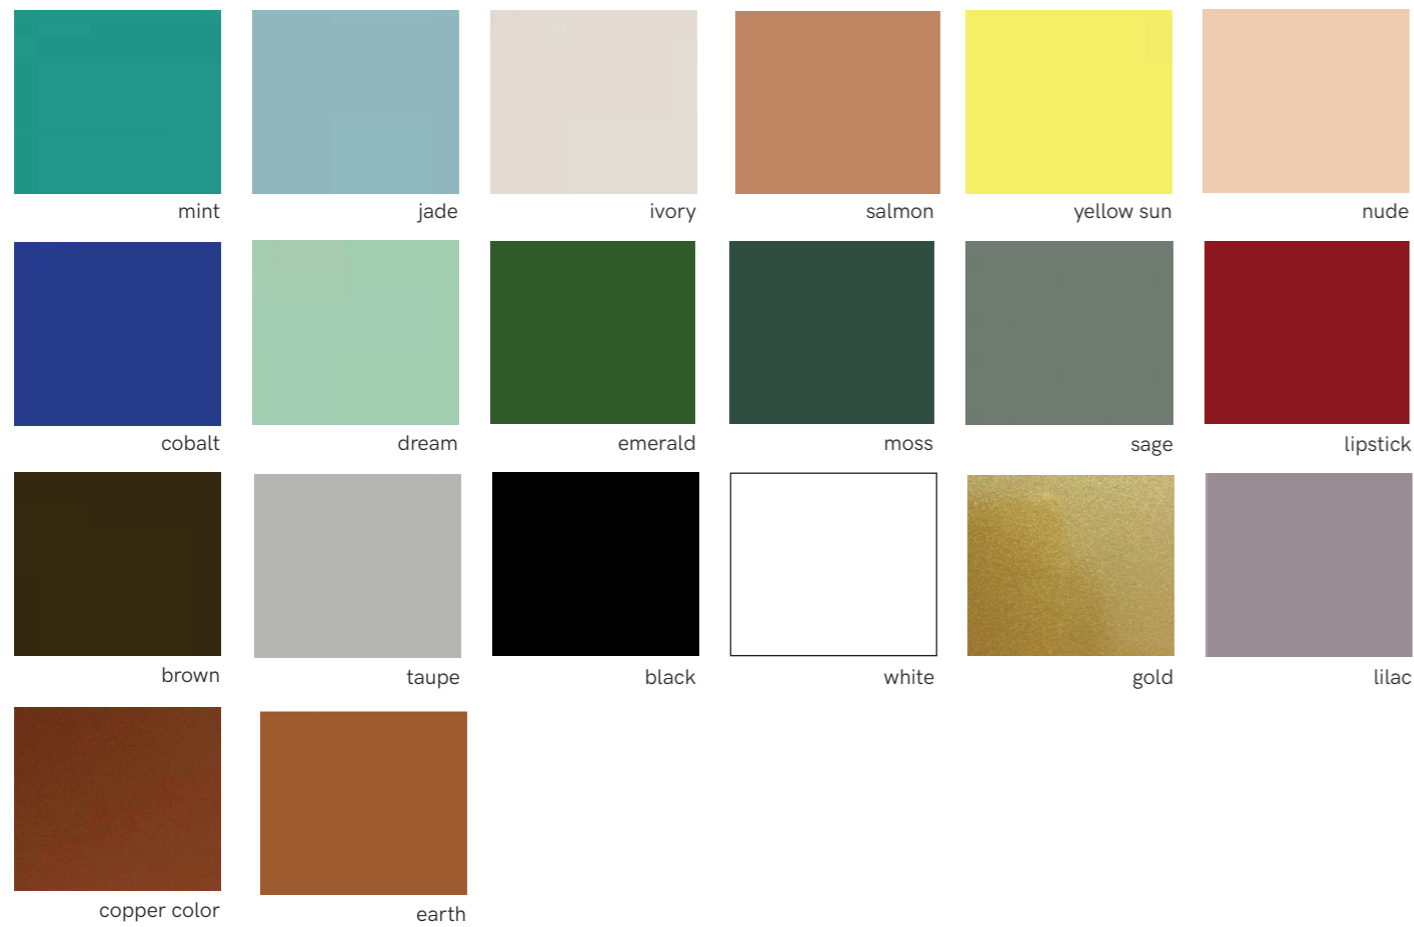

FINISHINGS

lacquered metal structure and edges finish options