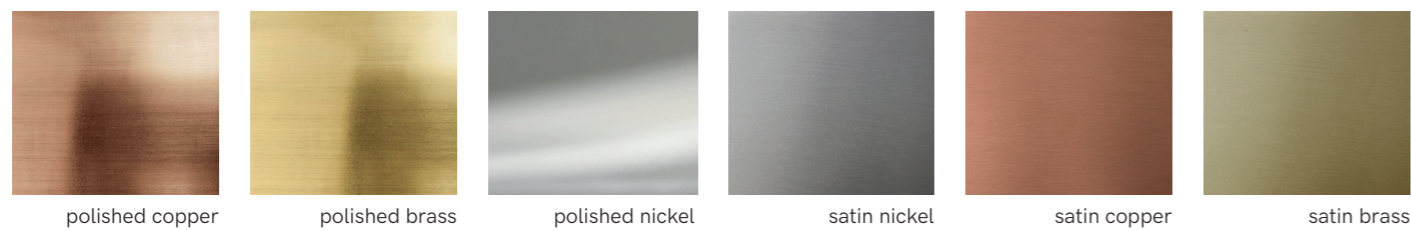

 59" / 1,5m

FINISHINGS

lacquered metal top, bottom and middle areas structure finish options

polished and satin metal ring finish options

POLISHED AND SATIN METAL PIECES
this product is handmade; any small stain or roughness is a feature of the product, not a defect.