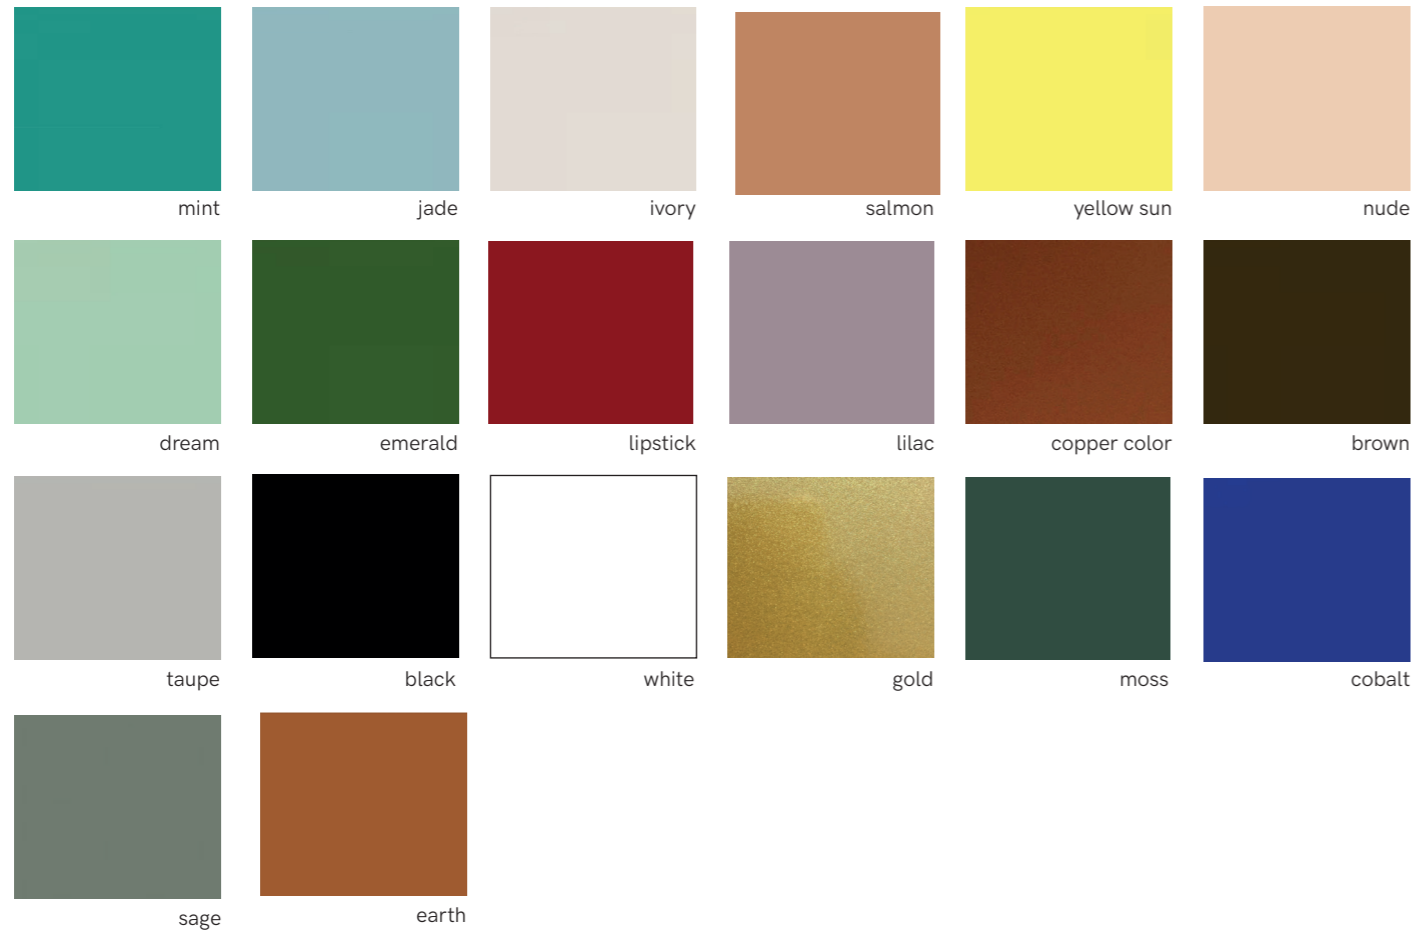

 59" / 1,5m

FINISHINGS

lacquered metal top, bottom and middle areas structure finish options

polished and satin metal ring finish options

POLISHED AND SATIN METAL PIECES
this product is handmade; any small stain or roughness is a feature of the product, not a defect.