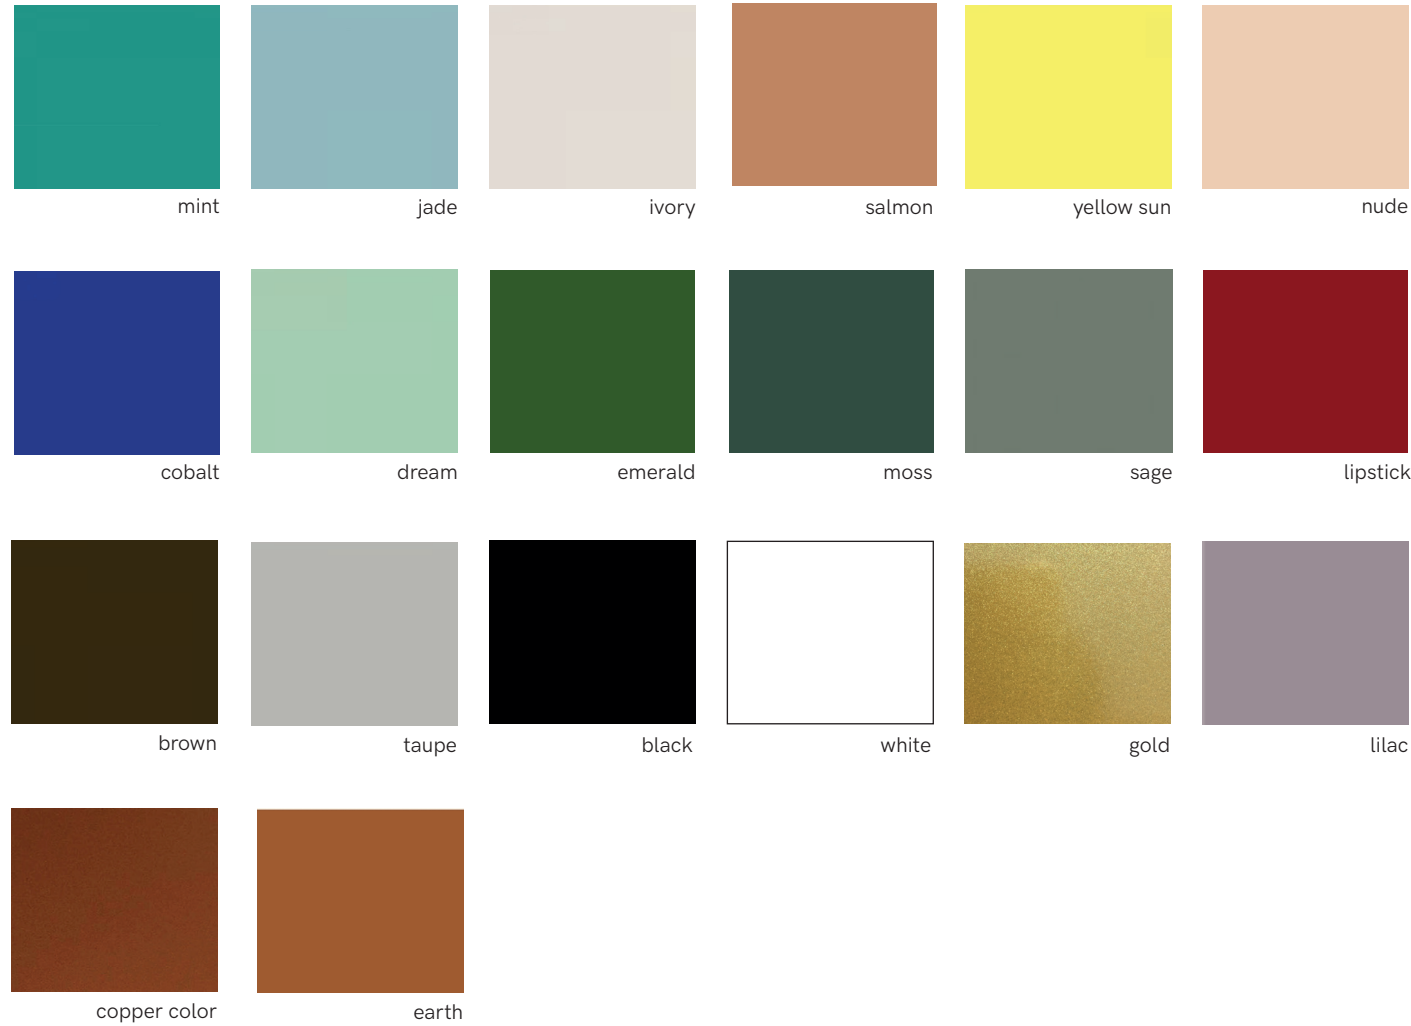

FINISHINGS

lacquered metal structure finish options