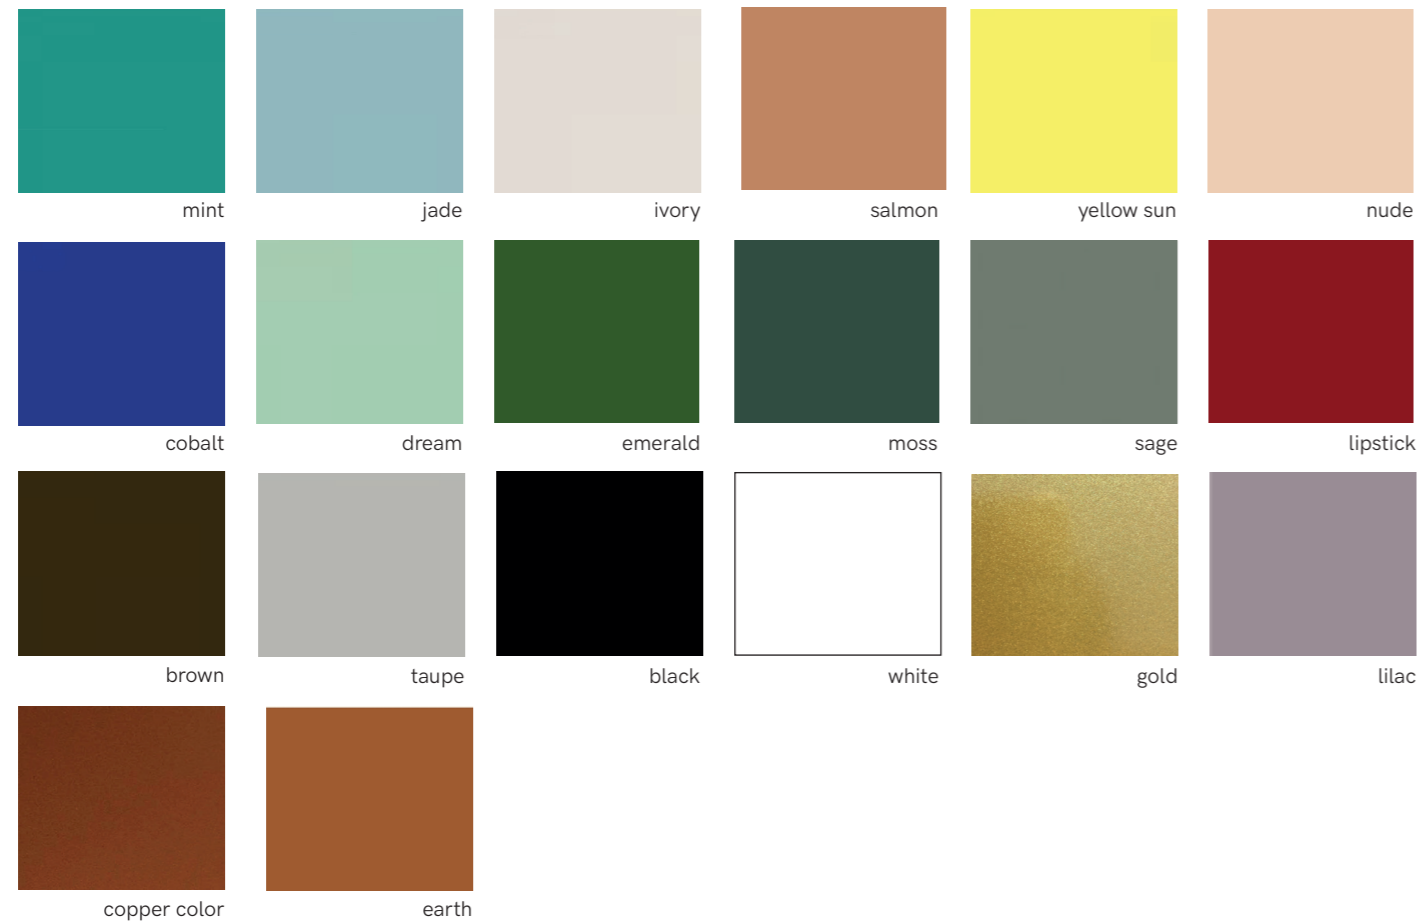

 59" / 1,5m

FINISHINGS

lacquered metal tubes and structure finish options

polished and satin metal

lamp shades

POLISHED AND SATIN METAL PIECES
this product is handmade; any small stain or roughness is a feature of the product, not a defect.