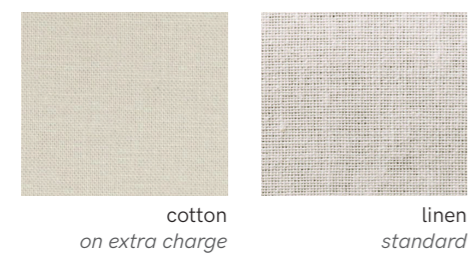

 59" / 1,5m

FINISHINGS

lacquered metal tubes and structure finish options

polished and satin metal

lamp shades

POLISHED AND SATIN METAL PIECES
this product is handmade; any small stain or roughness is a feature of the product, not a defect.