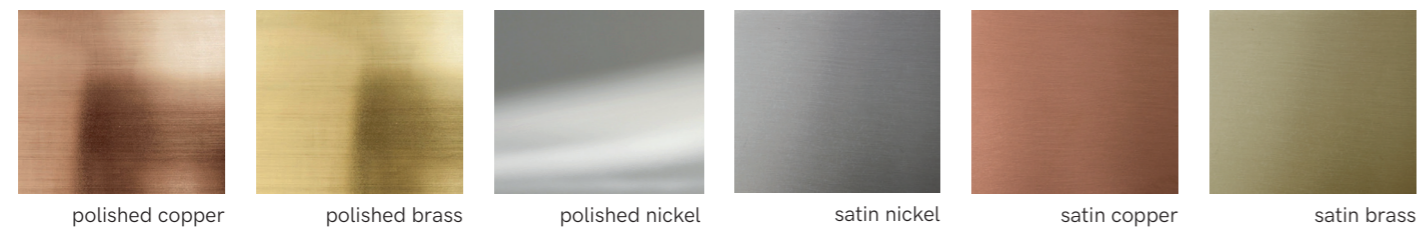

 59" / 1,5m

FINISHINGS

lacquered metal tubes and structure finish options

polished and satin metal

lamp shades

POLISHED AND SATIN METAL PIECES
this product is handmade; any small stain or roughness is a feature of the product, not a defect.