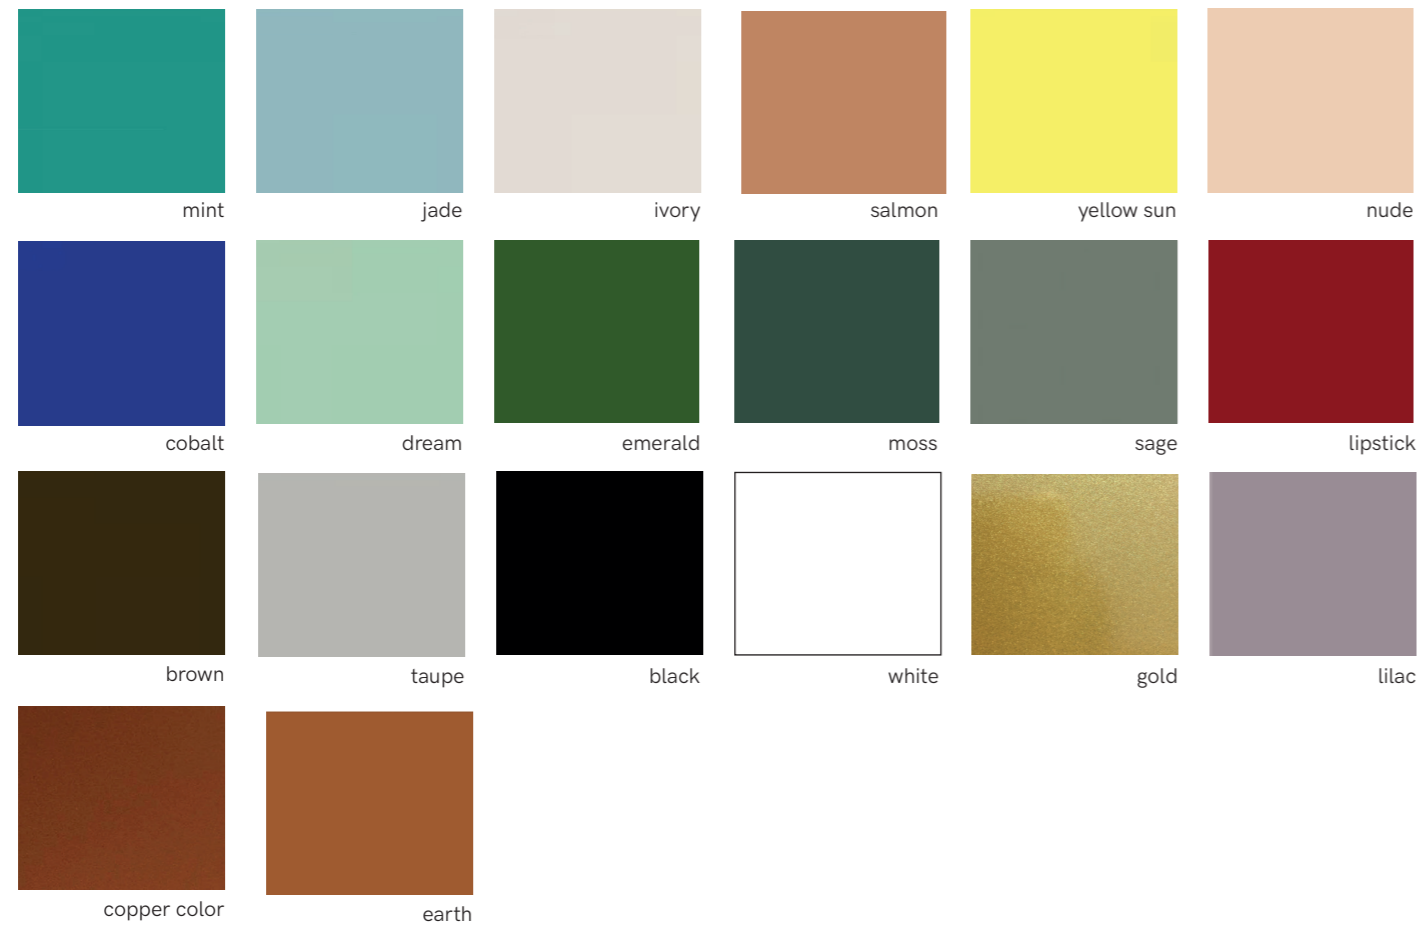

 59" / 1,5m

FINISHINGS

lacquered metal structure, top and rings finish options

polished and satin metal top (except Magnolia and Magnolia I) and ring finish options

lamp shades

POLISHED AND SATIN METAL PIECES
this product is handmade; any small stain or roughness is a feature of the product, not a defect.