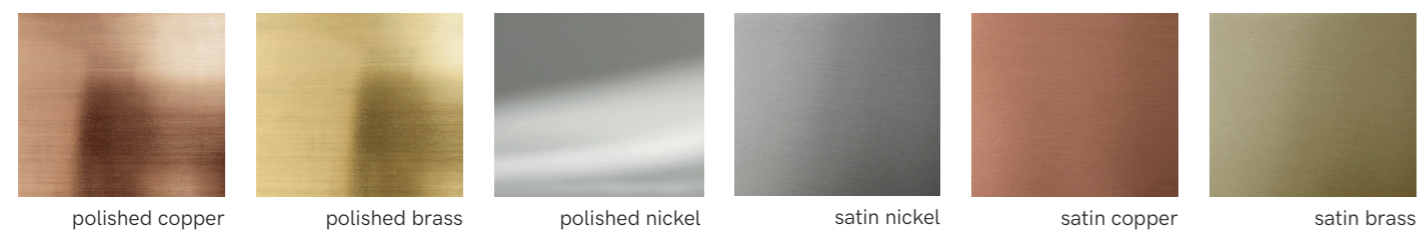

 59" / 1,5m

FINISHINGS

lacquered metal structure, top and rings finish options

polished and satin metal top (except Magnolia and Magnolia I) and ring finish options

lamp shades

POLISHED AND SATIN METAL PIECES
this product is handmade; any small stain or roughness is a feature of the product, not a defect.