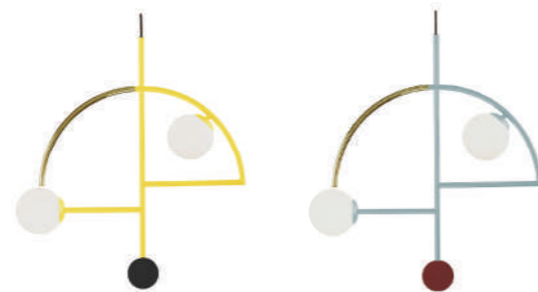

half spheres: lacquered wood

bulbs 2 x LED G9 max. 7W

estrutura: metal lacado, latão ou nickel polido ou satinado

globos: vidro

meias esferas: madeira lacada

lâmpadas 2 x LED G9 máx.7W

2

3

suspension lamp

1

helio III

w: 63 cm / 25"
 d: 12 cm / 4,7"
 h: 73 cm / 29"

structure: lacquered metal, polished or satin brass or nickel.

globes: glass

half spheres: lacquered wood

bulbs 2 x LED G9 max. 7W