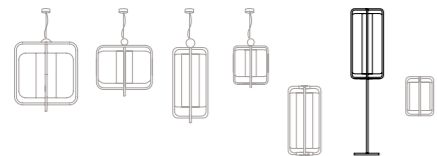

jules floor

Ø: 38 cm / 15"
h: 177 cm / 38"

structure: lacquered metal, polished or satin brass, copper nickel or bronze
tubes: polished brass, nickel cooper or bronze.

abat-jour: linen
energy saving bulb E27 / 1x23W

estrutura: metal lacado, latão, cobre, nickel ou bronze polido ou satinado
tubos: latão, nickel, cobre ou bronze polido
abat-jour: linho
lâmpada económica E27 / 1x23W

2