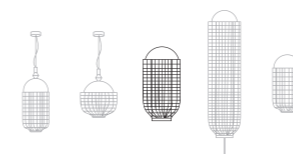

magnolia table

Ø: 32 cm / 13"
h: 63 cm / 25"

top: lacquered metal, polished or satin brass, copper, bronze or nickel
structure: lacquered metal, polished or satin brass, copper or nickel
abat-jour: cotton
energy saving bulb E27 / 1x23W ☞

topo: metal lacado, latão, cobre, bronze ou nickel polido ou satinado
estrutura: metal lacado, latão, cobre ou nickel polido ou satinado
abat-jour: algodão
lâmpada económica E27 / 1x23W ☞

2