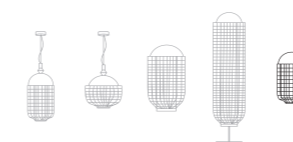

magnolia wall

w: 30 cm / 12"
d: 13 cm / 5"
h: 56 cm / 22"

top: lacquered metal, polished or satin brass, copper, bronze or nickel
structure: lacquered metal, polished or satin brass, copper or nickel
abat-jour: cotton
energy saving bulb E27 / 1x23W

topo: metal lacado, latão, cobre, bronze ou nickel polido ou satinado
estrutura: metal lacado, latão, cobre ou nickel polido ou satinado
abat-jour: algodão
lâmpada económica E27 / 1x23W