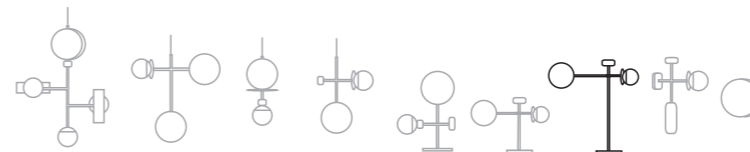

monaco floor (adjustable arm/braço ajustável)

w: 110 cm / 43"
d: 40 cm / 16"
h: 169 cm / 67"

structure: lacquered metal / detail: lacquered wood
globes: glass
light cylinders: lacquered metal, natural rattan
circles: polished or satin brass or nickel
bulbs 3 x LED G9 max. 7W

estrutura: metal lacado / detalhe: madeira lacado
globos: vidro
cilindros de luz: metal lacado, palhinha natural
círculos: latão ou níquel polido
lâmpadas 3 x LED G9 máx. 7W

2