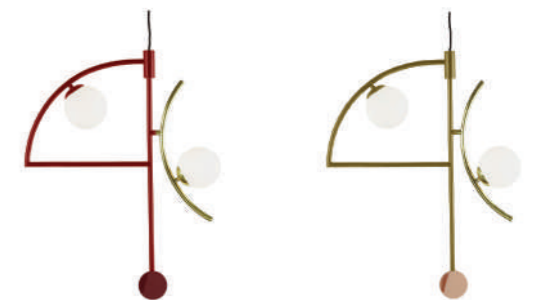

helio III

w: 63 cm / 25"
d: 12 cm / 4,7"
h: 73 cm / 29"

structure: lacquered metal, polished or satin brass or nickel.

globes: glass

half spheres: lacquered wood

bulbs 2 x LED G9 max. 7W

estrutura: metal lacado, latão ou nickel polido ou satinado

globos: vidro

meias esferas: madeira lacada

lâmpadas 2 x LED G9 máx.7W