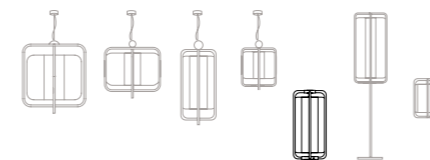

1

99

jules table

Ø: 30 cm / 12"
h: 63 cm / 25"

structure: lacquered metal, polished or satin brass, copper nickel or bronze
tubes: polished brass, nickel copper or bronze.
abat-jour: linen
energy saving bulb E27 / 1x23W ◀

estrutura: metal lacado, latão, cobre, nickel ou bronze polido ou satinado
tubos: latão, nickel, cobre ou bronze polido
abat-jour: linho
lâmpada económica E27 / 1x23W ◀

2

3

floor lamp

1

jules floor

Ø: 38 cm / 15"
h: 177 cm / 38"