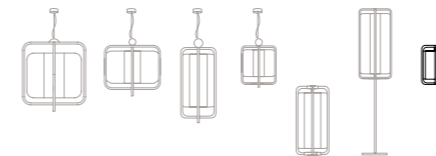

jules wall

w: 40 cm / 16"
d: 23 cm / 9"
h: 40 cm / 16"

structure: lacquered metal, polished or satin brass, copper nickel or bronze
tubes: polished brass, nickel cooper or bronze.

abat-jour: linen
energy saving bulb E14 / 1x20W

estrutura: metal lacado, latão, cobre, nickel ou bronze polido ou satinado
tubos: latão, nickel, cobre ou bronze polido
abat-jour: linho
lâmpada económica E14 / 1x20W

2