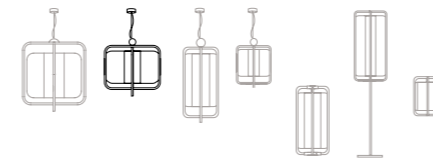

2

3

suspension lamp

1

jules I

Ø: 63 cm / 25"
h: 57 cm / 21"

structure: lacquered metal, polished or satin brass, copper nickel or bronze
tubes: polished brass, nickel cooper or bronze.

abat-jour: linen
energy saving bulb E27 / 1x23W 

estrutura: metal lacado, latão, cobre, nickel ou bronze polido ou satinado
tubos: latão, nickel, cobre ou bronze polido
abat-jour: linho
lâmpada económica E27 / 1x23W 

2

3

suspension lamp

1

jules II

Ø: 30 cm / 12"
h: 64 cm / 25"