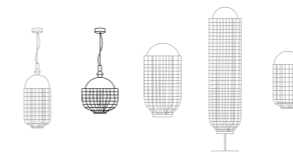

magnolia III

Ø: 31 cm / 12"
h: 42 cm / 17"

top: lacquered metal, polished or satin brass, copper, bronze or nickel
structure: lacquered metal, polished or satin brass, copper or nickel
ring: lacquered metal, polished or satin brass, copper, bronze or nickel
abat-jour: cotton
energy saving bulb E27 / 1x23W ☞

topo: metal lacado, latão, cobre, bronze ou nickel polido ou satinado
estrutura: metal lacado, latão, cobre ou nickel polido ou satinado
anel: metal lacado, latão, cobre, bronze ou nickel polido ou satinado
abat-jour: algodão
lâmpada económica E27 / 1x23W ☞