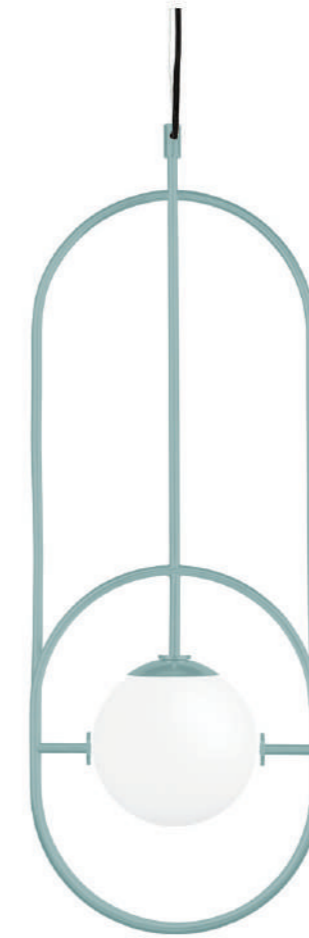

w: 55 cm / 22"
d: 25 cm / 10"
h: 77 cm / 30"

structure: lacquered metal, polished or satin brass, copper, bronze or nickel
globe: glass
bulbs 1 x LED G9 max. 7W 

estrutura: metal lacado, latão, cobre, bronze ou nickel polido ou satinado
globo: vidro
lâmpadas 1 x LED G9 máx. 7W 

2

3

PRIVATE RESIDENCE,
SPAIN

suspension lamp

U.

1

loop I

w: 26 cm / 10"
d: 15 cm / 6"
h: 74 cm / 29"

structure: lacquered metal, polished or satin brass, copper, bronze or nickel
globe: glass
bulbs 1 x LED G9 max. 7W 

estrutura: metal lacado, latão, cobre, bronze ou nickel polido ou satinado
globo: vidro
lâmpadas 1 x LED G9 máx. 7W 

2

3

suspension lamp

table lamp

1

1

loop II

w: 31 cm / 12"
d: 15 cm / 6"
h: 47 cm / 18"