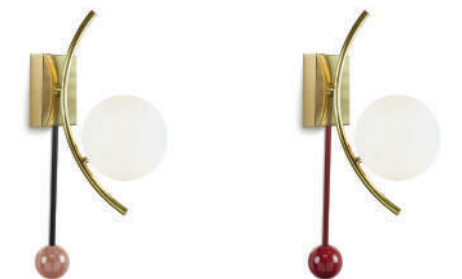

helio table

w: 50 cm / 20"
d: 25 cm / 10"
h: 67 cm / 26"

structure: lacquered metal, polished or satin brass or nickel
globes: glass
half spheres: lacquered wood
bulbs 4 x LED G9 max. 7W

estrutura: metal lacado, latão ou nickel polido ou satinado
globos: vidro
meias esferas: madeira lacada
lâmpadas 4 x LED G9 máx.7W

2

3

wall lamp

1

helio wall

w: 15 cm / 6"
d: 27 cm / 11"
h: 60 cm / 24"

structure: lacquered metal, polished or satin brass or nickel
globes: glass
half spheres: lacquered wood
bulbs 1 x LED G9 max. 7W

estrutura: metal lacado, latão ou nickel polido ou satinado
globos: vidro
meias esferas: madeira lacada
lâmpadas 1 x LED G9 máx.7W

2

3

floor lamp

1

helio floor

w: 95 cm / 37"
 d: 30 cm / 12"
 h: 169 cm / 67"

structure: lacquered metal, polished or satin brass or nickel
 globes: glass
 half spheres: lacquered wood
 bulbs 6 x LED G9 max. 7W