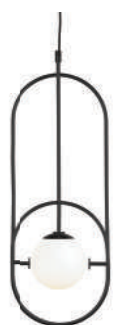

PRIVATE RESIDENCE,
SPAIN

suspension lamp

U.

1

loop I

w: 26 cm / 10"
d: 15 cm / 6"
h: 74 cm / 29"

structure: lacquered metal, polished or satin brass, copper, bronze or nickel
globe: glass
bulbs 1 x LED G9 max. 7W

estrutura: metal lacado, latão, cobre, bronze ou nickel polido ou satinado
globo: vidro
lâmpadas 1 x LED G9 máx. 7W

2

3