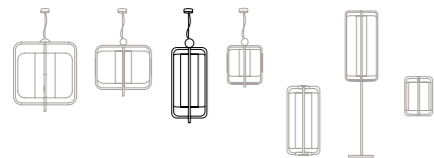

jules II

Ø: 30 cm / 12"
h: 64 cm / 25"

structure: lacquered metal, polished or satin brass, copper nickel or bronze

tubos: polished brass, nickel cooper or bronze.

abat-jour: linen

energy saving bulb E27 / 1x23W

estrutura: metal lacado, latão, cobre, nickel ou bronze polido ou satinado

tubos: latão, nickel, cobre ou bronze polido

abat-jour: linho

lâmpada económica E27 / 1x23W

2