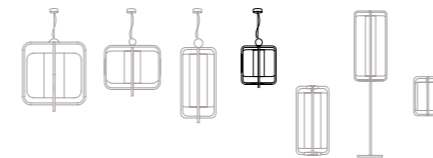

jules III

Ø: 38 cm / 15"
h: 44 cm / 17"

structure: lacquered metal, polished or satin brass, copper nickel or bronze

tubos: polished brass, nickel cooper or bronze.

abat-jour: linen

energy saving bulb E27 / 1x23W

estrutura: metal lacado, latão, cobre, nickel ou bronze polido ou satinado

tubos: latão, nickel, cobre ou bronze polido

abat-jour: linho

lâmpada económica E27 / 1x23W

2