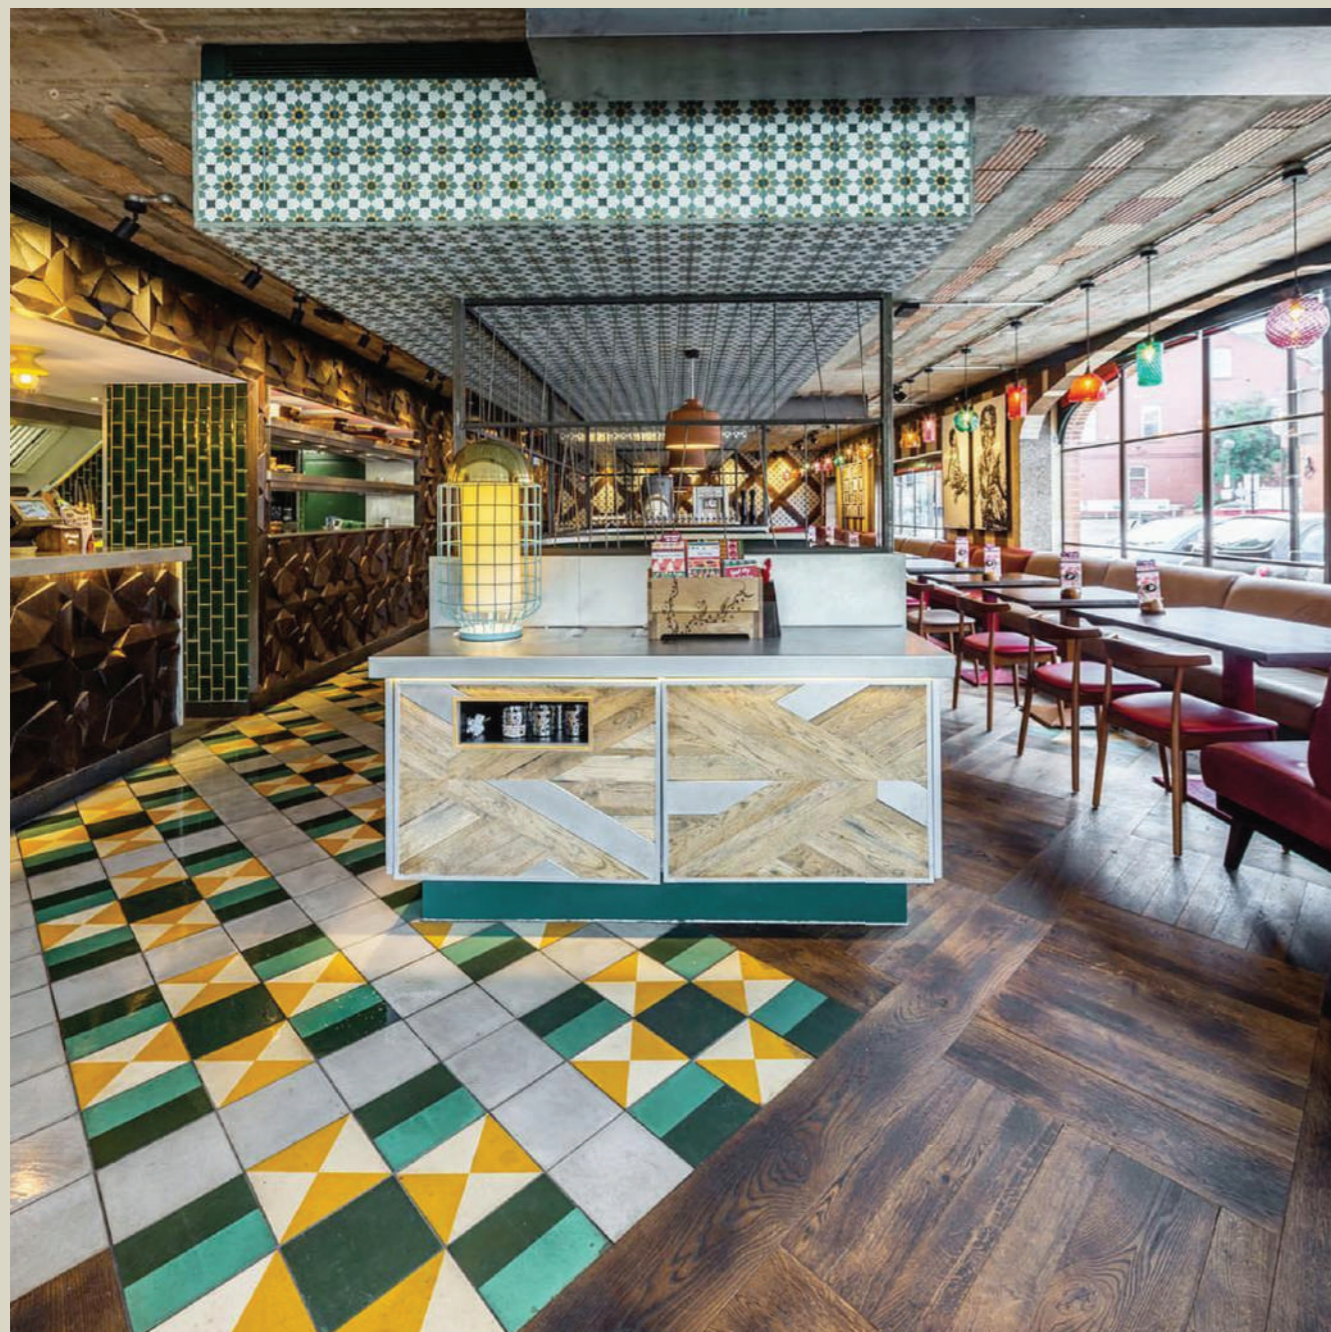

NANDO'S RESTAURANT,
SOUTHAMPTON

table lamp

U.