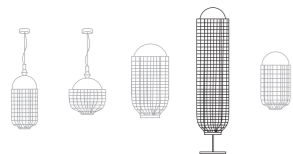

magnolia floor

Ø: 37 cm / 15"
h: 170 cm / 67"

top: lacquered metal, polished or satin brass, copper, bronze or nickel
structure: lacquered metal, polished or satin brass, copper or nickel
abat-jour: cotton
energy saving bulb E27 / 1x23W

topo: metal lacado, latão, cobre, bronze ou nickel polido ou satinado
estrutura: metal lacado, latão, cobre ou nickel polido ou satinado
abat-jour: algodão
lâmpada económica E27 / 1x23W

wall lamp