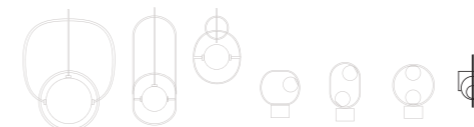

loop wall

w: 15 cm / 6"
d: 30 cm / 12"
h: 27 cm / 11"

structure: lacquered metal, polished or satin brass, copper, bronze or nickel
globe: glass
bulbs 1 x LED G9 max. 7W

estrutura: metal lacado, latão, cobre, bronze ou nickel polido ou satinado
globo: vidro
lâmpadas 1 x LED G9 máx.7W