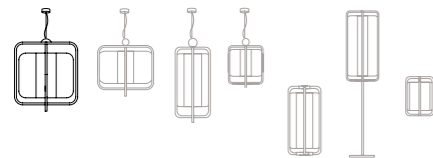

jules

Ø: 73 cm / 29"
h: 72 cm / 28"

structure: lacquered metal, polished or satin brass, copper nickel or bronze
tubes: polished brass, nickel cooper or bronze.

abat-jour: linen
energy saving bulb E27 / 1x23W

estrutura: metal lacado, latão, cobre, nickel ou bronze polido ou satinado
tubos: latão, nickel, cobre ou bronze polido
abat-jour: linho
lâmpada económica E27 / 1x23W

2