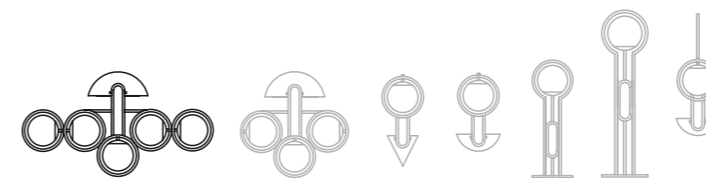

frame

w: 123 cm / 48"
d: 18 cm / 7"
h: 75 cm / 30"

structure: lacquered metal, rattan
globes: glass
half-circle: terrazzo
bulbs 5 x LED G9 max. 7W

estrutura: metal lacado, palhinha natural
globos: vidro
meio círculo: terrazzo
lâmpadas 5 x LED G9 máx. 7W