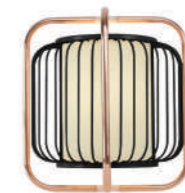

jules wall

w: 40 cm / 16"
d: 23 cm / 9"
h: 40 cm / 16"

structure: lacquered metal, polished or satin brass, copper nickel or bronze
tubes: polished brass, nickel cooper or bronze.

abat-jour: linen
energy saving bulb E14 / 1x20W

estrutura: metal lacado, latão, cobre, nickel ou bronze polido ou satinado
tubos: latão, nickel, cobre ou bronze polido
abat-jour: linho
lâmpada económica E14 / 1x20W

2