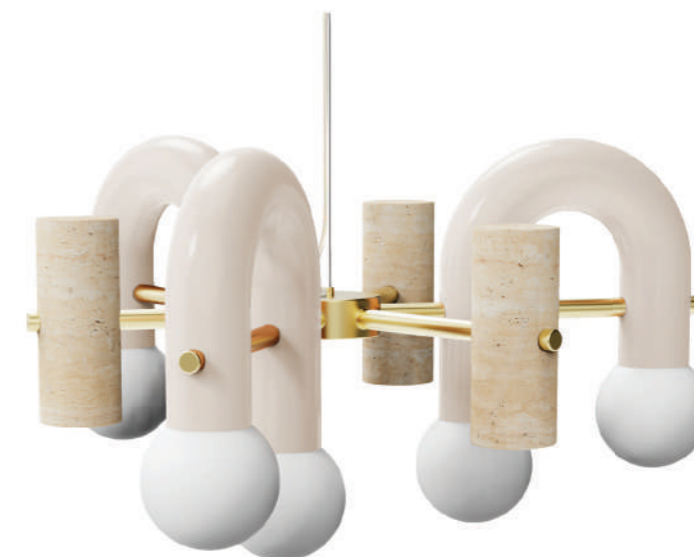

2

3

floor lamp

1

play floor

H: 170 cm / 67"
 Ø: 30 cm / 12"

tubes: lacquered metal
 sphere: natural oak
 globes: glass
 bulbs 1 x LED G9 max. 4W 

tubos: metal lacado
 esfera: carvalho natural
 globos: vidro
 lâmpadas 1 x LED G9 máx.4W 

2

3

suspension lamp

U.

41

1

pyppe 100

w: 100 cm / 39"
 d: 100 cm / 39"
 h: 36 cm / 14"

round tubes: lacquered metal
 structured tubes: lacquered metal or polished/satin brass/
 copper/nickel
 globes: glass
 cylinders: travertine
 bulbs 8 x LED G9 max. 4W

tubos redondos: metal lacado
 tubos estrutura: metal lacado ou latão/cobre/níquel
 polido/satinado
 globos: vidro
 cilindros: travertino
 lâmpadas 8 x LED G9 máx.4W

2

3

1

pyppe 70

w: 70 cm / 28"
 d: 80 cm / 30"
 h: 36 cm / 14"

round tubes: lacquered metal
structured tubes: lacquered metal or polished/satin brass/
 copper/nickel
globes: glass
cylinders: travertine
 bulbs 6 x LED G9 max. 4W