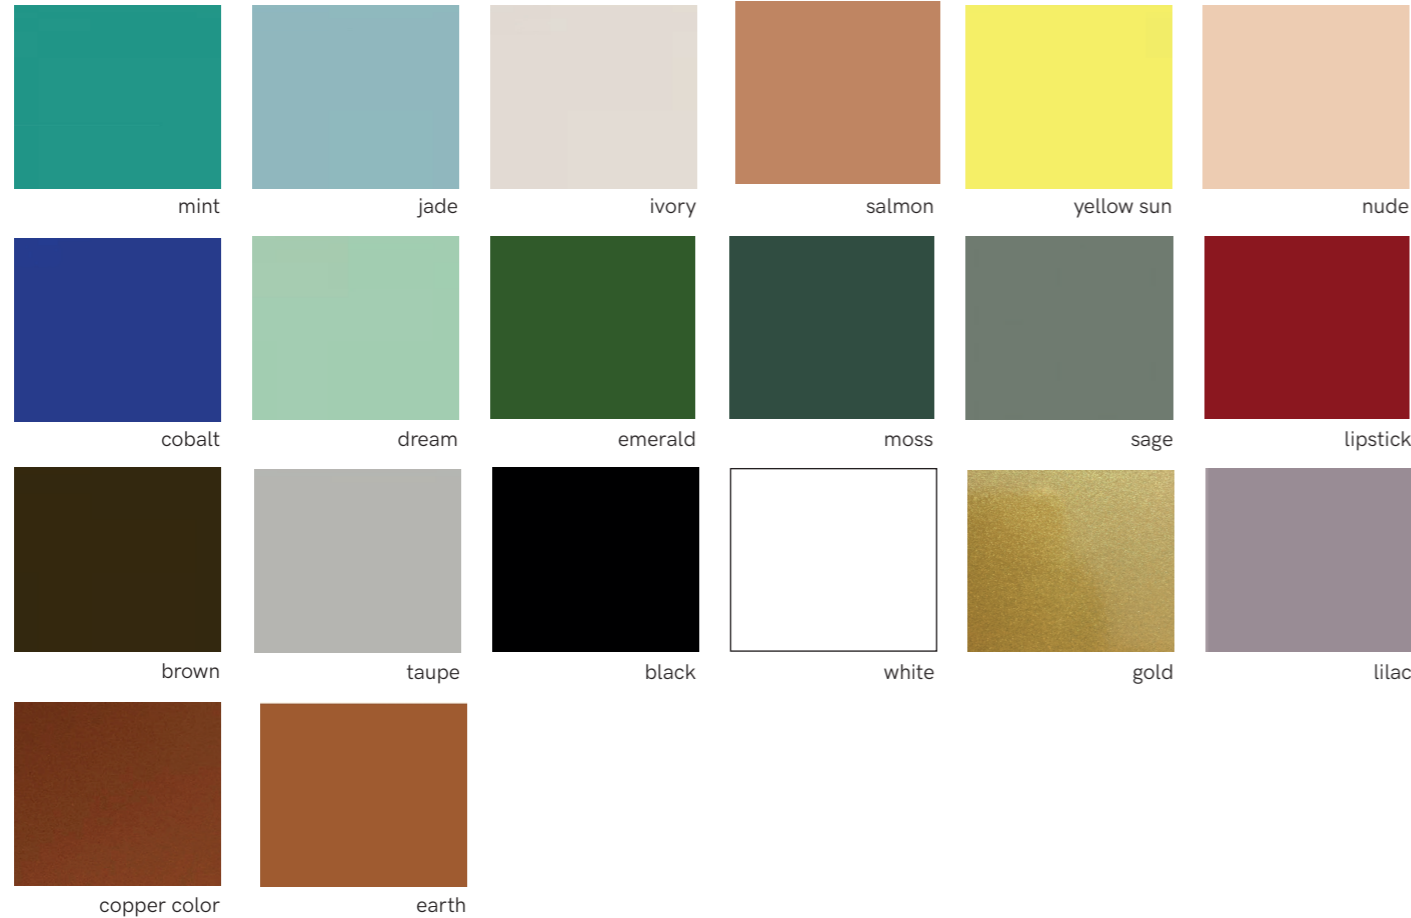

FINISHINGS

lacquered metal cylinders

marble sphere

CORDS

Suspension lamps

Standard cord length is 1,5m.

Standard cord options

Transparent rubber cord (standard for all lamps)

Black textile cord (under request)

Brown textile cord (under request)

* You may choose from the above with no extra charge.

Additional length is available for suspension lamps, on extra charge.

Non-standard cord options

Yellow textile cord on extra charge

Black and white textile cord on extra charge

Red and black textile cord on extra charge

Table lamps

Standard cord is in transparent rubber, for all models and finishes, with a length of 1,5m.

Cord options

White rubber cord *no surcharge*

Black rubber cord *no surcharge*

Black textile cord *on extra charge*

Type G plug *on extra charge*

Floor lamps

Standard cord is in transparent rubber, for all models and finishes, with a length of 1,5m.

Cord options

White rubber cord *no surcharge*

Black rubber cord *no surcharge*

Black textile cord *on extra charge*

Type G plug *on extra charge*