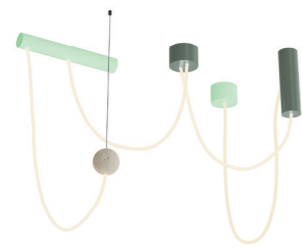

FLOW

FLOW

suspension lamp

H: 106 cm / 42"
W: 134 cm / 53"
D: 68 cm / 27"

FLOW I

suspension lamp

H: 103 cm / 40,5"
W: 122 cm / 48"
D: 114 cm / 45"

FLOW II

suspension lamp

H: 110 cm / 43"
W: 58 cm / 23"
D: 61 cm / 24"

FLOW III

suspension lamp

H: 111 cm / 44"
W: 58 cm / 23"
D: 61 cm / 24"

FLOW TABLE

table lamp

H: 40 cm / 16"
W: 22cm / 8,6"
D: 12 cm / 4,7"

FLOW FLOOR

floor lamp

H: 167 cm / 66"
W: 28cm / 11"
D: 20 cm / 8"

led strip lights 24v 12w per meter

35x62x60 cm

59" / 1,5m

led strip lights 24v 12w per meter

20x62x60 cm

lacquered metal cylinders

marble sphere

CORDS

Suspension lamps

Standard cord length is 1,5m.

Standard cord options

Transparent rubber cord (standard for all lamps)

Black textile cord (under request)