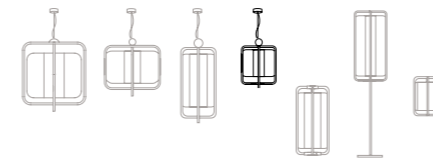

jules III

Ø: 38 cm / 15"
h: 44 cm / 17"

structure: lacquered metal, polished or satin brass, copper nickel or bronze

tubes: polished brass, nickel cooper or bronze.

abat-jour: linen

energy saving bulb E27 / 1x23W

estrutura: metal lacado, latão, cobre, nickel ou bronze polido ou satinado

tubos: latão, nickel, cobre ou bronze polido

abat-jour: linho

lâmpada económica E27 / 1x23W

2