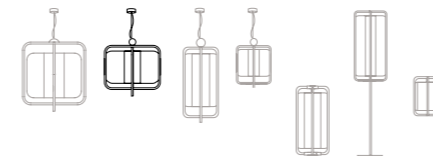

2

3

suspension lamp

1

jules I

Ø: 63 cm / 25"
h: 57 cm / 21"

structure: lacquered metal, polished or satin brass, copper nickel or bronze
tubes: polished brass, nickel cooper or bronze.

abat-jour: linen
energy saving bulb E27 / 1x23W

estrutura: metal lacado, latão, cobre, nickel ou bronze polido ou satinado
tubos: latão, nickel, cobre ou bronze polido
abat-jour: linho
lâmpada económica E27 / 1x23W

2

3

suspension lamp

1

jules II

Ø: 30 cm / 12"
h: 64 cm / 25"