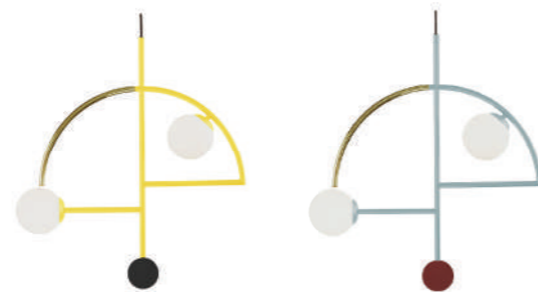

helio II

w: 35 cm / 14"
d: 12 cm / 4,7"
h: 50 cm / 20"

structure: lacquered metal, polished or satin brass or nickel
globes: glass
half spheres: lacquered wood
bulbs 2 x LED G9 max. 7W

estrutura: metal lacado, latão ou nickel polido ou satinado
globos: vidro
meias esferas: madeira lacada
lâmpadas 2 x LED G9 máx.7W

2

3

suspension lamp