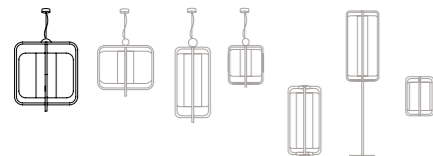

jules

Ø: 73 cm / 29"
h: 72 cm / 28"

structure: lacquered metal, polished or satin brass, copper nickel or bronze
tubes: polished brass, nickel cooper or bronze.

abat-jour: linen
energy saving bulb E27 / 1x23W

estrutura: metal lacado, latão, cobre, nickel ou bronze polido ou satinado
tubos: latão, nickel, cobre ou bronze polido
abat-jour: linho
lâmpada económica E27 / 1x23W

2