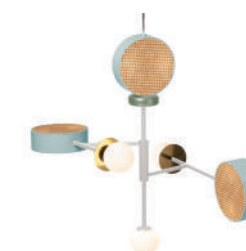

monaco

w: 94 cm / 37"

d: 73 cm / 29"

h: 99 cm / 39"

structure: lacquered metal / detail: lacquered wood

globes: glass

light cylinders: lacquered metal, natural rattan

circles: polished or satin brass or nickel

bulbs 9 x LED G9 max. 7W

estrutura: metal lacado / detalhe: madeira lacado

globos: vidro

cilindros de luz: metal lacado, palhinha natural

círculos: latão ou níquel polido

lâmpadas 9 x LED G9 máx. 7W

2