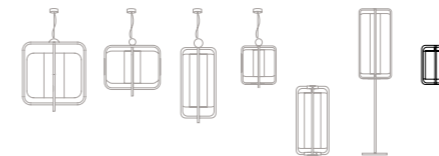

jules wall

w: 40 cm / 16"
d: 23 cm / 9"
h: 40 cm / 16"

structure: lacquered metal, polished or satin brass, copper nickel or bronze
tubes: polished brass, nickel cooper or bronze.

abat-jour: linen
energy saving bulb E14 / 1x20W

estrutura: metal lacado, latão, cobre, nickel ou bronze polido ou satinado
tubos: latão, nickel, cobre ou bronze polido
abat-jour: linho
lâmpada económica E14 / 1x20W

2