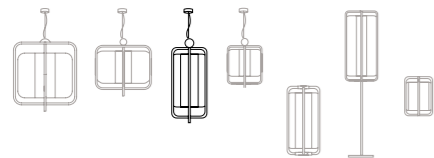

jules II

Ø: 30 cm / 12"
h: 64 cm / 25"

structure: lacquered metal, polished or satin brass, copper nickel or bronze

tubes: polished brass, nickel cooper or bronze.

abat-jour: linen

energy saving bulb E27 / 1x23W

estrutura: metal lacado, latão, cobre, nickel ou bronze polido ou satinado

tubos: latão, nickel, cobre ou bronze polido

abat-jour: linho

lâmpada económica E27 / 1x23W

2