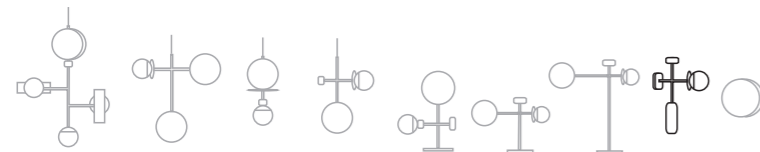

monaco wall

w: 45 cm / 18"
d: 27,5 cm / 11"
h: 70 cm / 28"

structure: lacquered metal / detail: lacquered wood

globes: glass

light cylinders: lacquered metal, natural rattan

circles: polished or satin brass or nickel

bulbs 3 x LED G9 max. 7W

estrutura: metal lacado / detalhe: madeira lacado

globos: vidro

cilindros de luz: metal lacado, palhinha natural

círculos: latão ou níquel polido

lâmpadas 3 x LED G9 máx.7W