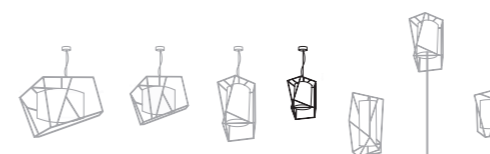

star III

Ø: 35 cm / 14"
h: 53 cm / 21"

structure: lacquered metal, polished or satin brass, copper or nickel
abat-jour: linen
energy saving bulb E27 / 1x23W

estrutura: metal lacado, latão, cobre ou nickel
abat-jour: linho
lâmpada económica E27 / 1x23W

2