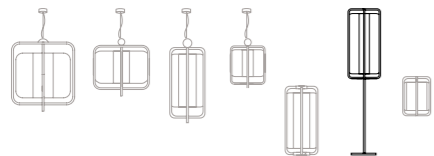

jules floor

Ø: 38 cm / 15"
h: 177 cm / 38"

structure: lacquered metal, polished or satin brass, copper nickel or bronze
tubes: polished brass, nickel cooper or bronze.

abat-jour: linen
energy saving bulb E27 / 1x23W

estrutura: metal lacado, latão, cobre, nickel ou bronze polido ou satinado
tubos: latão, nickel, cobre ou bronze polido
abat-jour: linho
lâmpada económica E27 / 1x23W

2