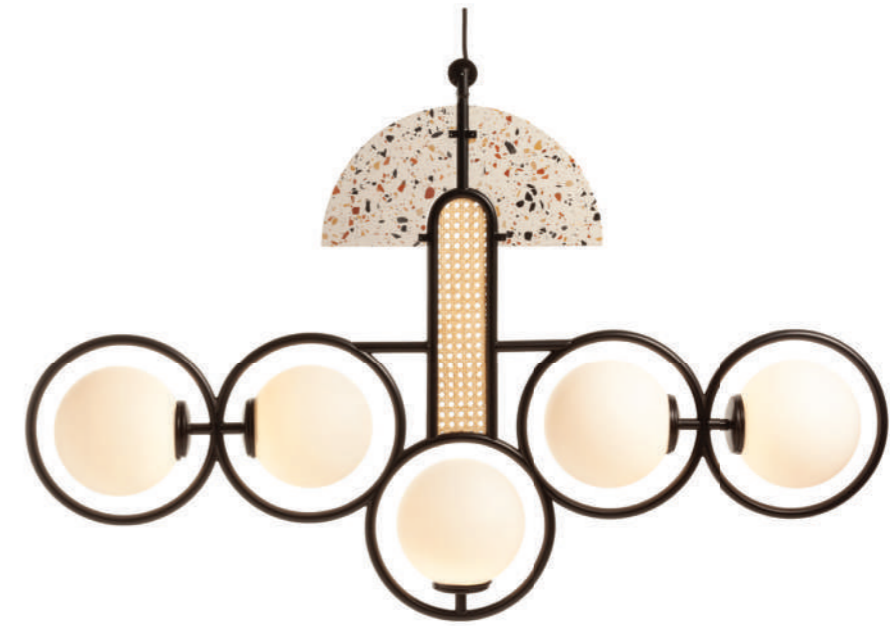

w: 45 cm / 18"
d: 27,5 cm / 11"
h: 70 cm / 28"

structure: lacquered metal / detail: lacquered wood

globes: glass

light cylinders: lacquered metal, natural rattan

circles: polished or satin brass or nickel

Ø: 27,5 cm / 11"
45 cm / 18"
55 cm / 22"
d: 9 cm / 3,5"

structure: lacquered metal, natural rattan
bulbs 2 x LED G9 max. 4W

estrutura: metal lacado, palhinha natural
lâmpadas 2 x LED G9 máx.4W

PRIVATE RESIDENCE,
LISBON

suspension lamp

U.

1

frame

w: 123 cm / 48"
d: 18 cm / 7"
h: 75 cm / 30"

structure: lacquered metal, rattan
globes: glass
half-circle: terrazzo
bulbs 5 x LED G9 max. 7W

estrutura: metal lacado, palhinha natural
globos: vidro
meio círculo: terrazzo
lâmpadas 5 x LED G9 máx. 7W