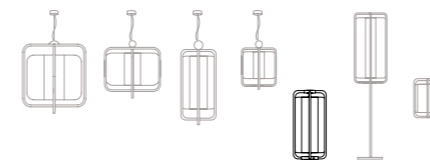

jules table

Ø: 30 cm / 12"
h: 63 cm / 25"

structure: lacquered metal, polished or satin brass, copper nickel or bronze
tubes: polished brass, nickel copper or bronze.
abat-jour: linen
energy saving bulb E27 / 1x23W ◀

estrutura: metal lacado, latão, cobre, nickel ou bronze polido ou satinado
tubos: latão, nickel, cobre ou bronze polido
abat-jour: linho
lâmpada económica E27 / 1x23W ◀

2