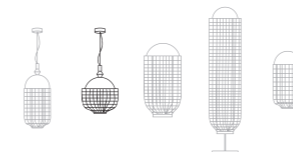

magnolia III

Ø: 31 cm / 12"
h: 42 cm / 17"

top: lacquered metal, polished or satin brass, copper, bronze or nickel
structure: lacquered metal, polished or satin brass, copper or nickel
ring: lacquered metal, polished or satin brass, copper, bronze or nickel
abat-jour: cotton
energy saving bulb E27 / 1x23W

topo: metal lacado, latão, cobre, bronze ou nickel polido ou satinado
estrutura: metal lacado, latão, cobre ou nickel polido ou satinado
anel: metal lacado, latão, cobre, bronze ou nickel polido ou satinado
abat-jour: algodão
lâmpada económica E27 / 1x23W