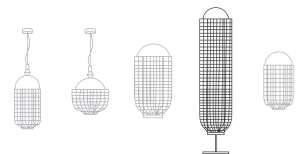

magnolia floor

Ø: 37 cm / 15"
h: 170 cm / 67"

top: lacquered metal, polished or satin brass, copper, bronze or nickel
structure: lacquered metal, polished or satin brass, copper or nickel
abat-jour: cotton
energy saving bulb E27 / 1x23W

topo: metal lacado, latão, cobre, bronze ou nickel polido ou satinado
estrutura: metal lacado, latão, cobre ou nickel polido ou satinado
abat-jour: algodão
lâmpada económica E27 / 1x23W

wall lamp