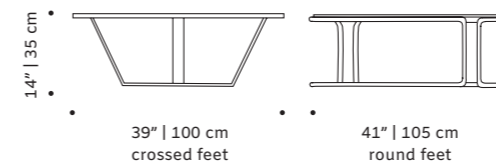

caldas round

center table

- **top** handmade tiles available in pattern, stripes plain, gaudí, circles, stripes, with ou without glass
- **structure** wood for indoor or lacquered metal for outdoor
- **feet** lacquered metal
- **use** outdoor and indoor
- **weight** 73 lb | 32 kg
- **dimensions**
  - Ø 39" | 100 cm
  - Ø 41" | 105 cm
  - h 14" | 35 cm