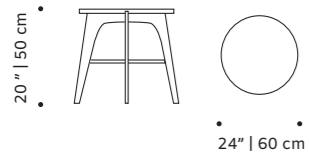

base estremo marble

use indoor or outdoor

weight 154 lb | 70 kg / 201 lb | 91 kg

dimensions Ø 24" | 60 cm

h 15" | 38 cm

Ø 24" | 60 cm

h 20" | 52 cm

// side tables

//as pictured
top: estremoza marble top, polished copper base
bottom: natural oak top, dream lacquered metal base

// side tables

caldas round

side table

- top** handmade tiles available in pattern, stripes plain, gaudí, circles, stripes, with ou without glass
- structure** wood for indoor or lacquered metal for outdoor
- feet** lacquered metal
- use** outdoor and indoor
- weight** 37 lb | 17 kg
- dimensions** 1 Ø 25" | 65 cm
h 22" | 55 cm
2 Ø 25" | 65 cm
h 21" | 53 cm

flex

side table

- top** marble, plywood veneer, lacquered MDF or decape
- feet** solid wood
- fittings** polished/satin brass or lacquered metal
- use** indoor
- weight** 26 lb | 13 kg
- dimensions** ø 24" | 60 cm
h 20" | 50 cm