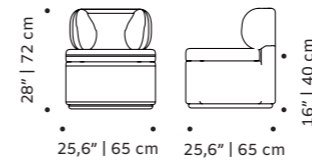

terra cota

tiles panel

handmade tiles and lacquered wood frame in ivory,
bronze or black

weight 100 lb | 46 kg

dimensions w 59" | 150 cm
d 1,5" | 4 cm
h 39" | 100 cm

//as pictured
terracotta milano velasca, sempione and missori
tiles in terracotta, bronze wood frame

terra dawn

tiles panel

handmade tiles and lacquered wood frame in ivory,
bronze or black

weight 100 lb | 46 kg

dimensions w 59" | 150 cm
d 1,5" | 4 cm
h 39" | 100 cm

//as pictured
terracota milano velasca and sempione in
wilight, roriz , bronze wood frame

mimi

armchair

structure fabric or leather

base solid wood

dimensions w 25,6" | 65 cm

d 25,6" | 65 cm

h 28" | 72 cm

seat height 16" | 40 cm

// armchair

//as pictured
hackney papaya structure,
056-0 beech solid wood base

james

armchair

- top** fabric or leather
- structure** solid wood
- tubes** solid or lacquered wood
- dimensions** w 31" | 77 cm
d 33" | 84 cm
h 30" | 76 cm
seat height 16" | 40 cm