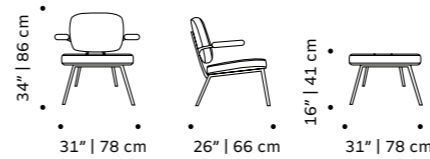

state

armchair

- **top** fabric or leather
- **feet** polished/satin brass, copper or nickel or lacquered metal
- **weight** 48 lb | 22 kg
- **dimensions** w 31" | 78 cm
  d 26" | 66 cm
  h 34" | 86 cm
  seat height 16" | 41 cm