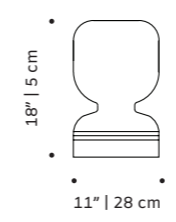

h 24" | 60 cm

//as pictured
natural walnut structure and natural oak drawers

olga

bedside table

structure lacquered mdf

feet solid wood

handles plywood veneer

weight 37 lb | 17 kg

dimensions w 22" | 55 cm

d 16" | 41 cm

h 20" | 51 cm

//as pictured
top: ivory lacquered mdf structure,
natural oak feet and handles
bottom: nude lacquered mdf structure,
natural oak feet and handles

// bedside tables

folk

stool

structure lacquered MDF
use indoor
weight 39 lb | 18 kg
dimensions ø 11" | 28 cm
 h 18" | 45 cm

//as pictured
 1st: peach lacquered MDF
 2nd: nude lacquered MDF
 3rd: sage lacquered MDF
 4th: black lacquered MDF
 bottom: sage lacquered MDF