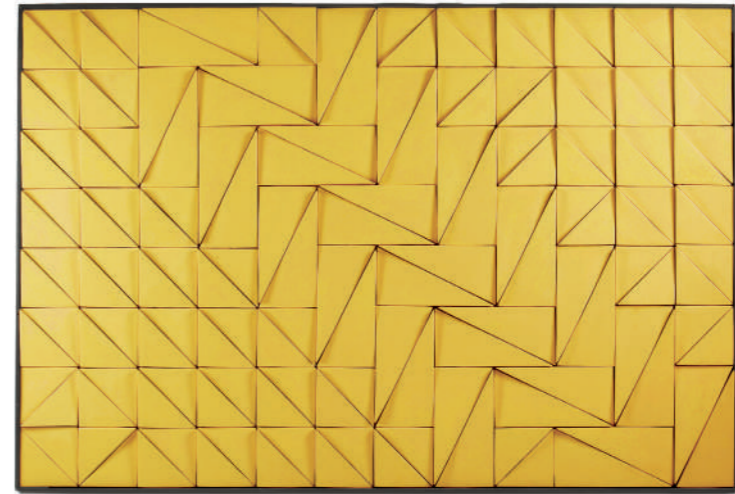

douro

tiles panel

handmade tiles and lacquered wood frame in ivory, bronze or black

colors available colors in pages 197-198

weight 133 lb | 60 kg

dimensions w 59" | 150 cm
d 1,5" | 4 cm
h 39" | 100 cm

// tiles panels

//as pictured
top: douro tiles in gold, ivory wood frame
bottom: douro tiles in deep blue, bronze wood frame

tejo

tiles panel

handmade tiles and lacquered wood frame in ivory, bronze or black

colors for the tiles available colors in pages 197-198