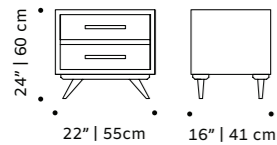

space

bedside table

structure/drawers plywood veneer,

laquered MDF or decapè

weight 37 lb | 17 kg

dimensions w 22" | 55 cm

d 16" | 41 cm

h 24" | 60 cm

//as pictured
natural walnut structure and natural oak drawers