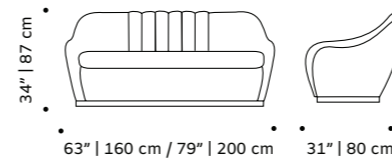

gia

settee

top fabric or leather
feet wood or polished/satin brass, copper or nickel
weight 79 lb | 36 kg / 112 lb | 51 kg
dimensions w 63" | 160 cm / w 79" | 200 cm
d 31" | 80 cm
h 34" | 87 cm
seat height 17" | 43 cm