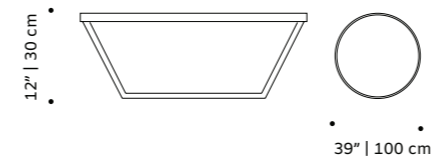

york

center table

top printed glass

base polished/satin brass or nickel or lacquered metal

use indoor

weight 39 lb | 18 kg

dimensions ø 39" | 100 cm
h 12" | 30 cm