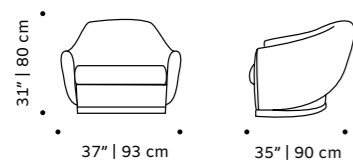

armchair

top fabric or leather

base polished/satin brass, copper or nickel

weight 70 lb | 32 kg

dimensions w 37" | 93 cm

d 35" | 90 cm

h 31" | 80 cm

seat height 15" | 39 cm