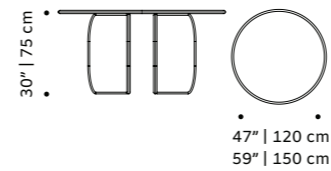

mimi

armchair

structure fabric or leather

base solid wood

dimensions w 25,6" | 65 cm

d 25,6" | 65 cm

h 28" | 72 cm

seat height 16" | 40 cm

//as pictured
laser sage seat, vienna 21 back and feet, beech 056-0 structure and applications

// armchair and bar chair

mimi

chair

structure fabric or leather

base solid wood

dimensions w 20" | 50cm
 d 20" | 50 cm
 h 30" | 75 cm
 seat height 18" | 46 cm

//as pictured
 gipsy ocre structure,
 056-0 beech solid wood base

// chair

choux

chair

- top** fabric or leather
- structure** beech solid wood
- applications** beech solid wood
- dimensions** w 22" | 55 cm
d 21" | 53 cm
h 34" | 86 cm
seat height 19" | 48 cm

cactus

dinner table

top marble (merrazzo top only for 120cm), wood veneer or lacquered wood

base marble, wood veneer or lacquered wood

dimensions Ø 47" | 120 cm
59" | 150 cm
h 30" | 75 cm

//as pictured
top: sand yellow lacquered wood
bottom: travertine top, terrazzo red base