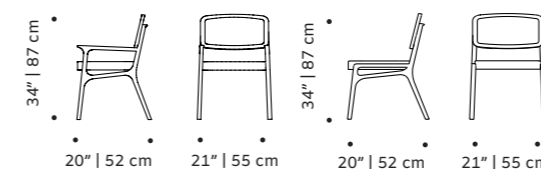

without arms

//as pictured
top: bouclé snow seat, beech 056-0 structure
bottom: bouclé terracota seat, beech 056-0 structure

// chairs