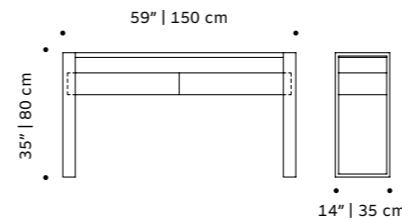

iron

console

- **structure** plywood veneer, lacquered MDF or decap
- **feet** plated brass, copper or nickel or lacquered metal
- **weight** 90 lb | 41 kg
- **dimensions** w 59" | 150 cm
  d 14" | 35 cm
  h 35" | 80 cm