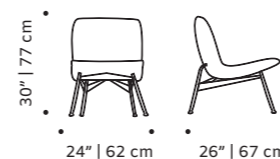

chiado

armchair

- **top** fabric or leather
- **feet** lacquered metal
- **weight** 46 lb | 21 kg
- **dimensions** w 24" | 62 cm
  d 26" | 67 cm
  h 30" | 77 cm
  seat height 17" | 44 cm