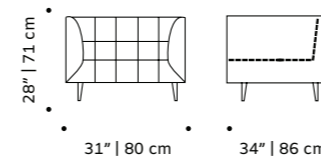

dimensions w 31" | 80 cm

d 34" | 86 cm

h 28" | 73 cm

seat height 16" | 41 cm

//as pictured
smooth 88, smooth 85 piping, beech 056-0
solid wood feet

// armchairs

luc

armchair