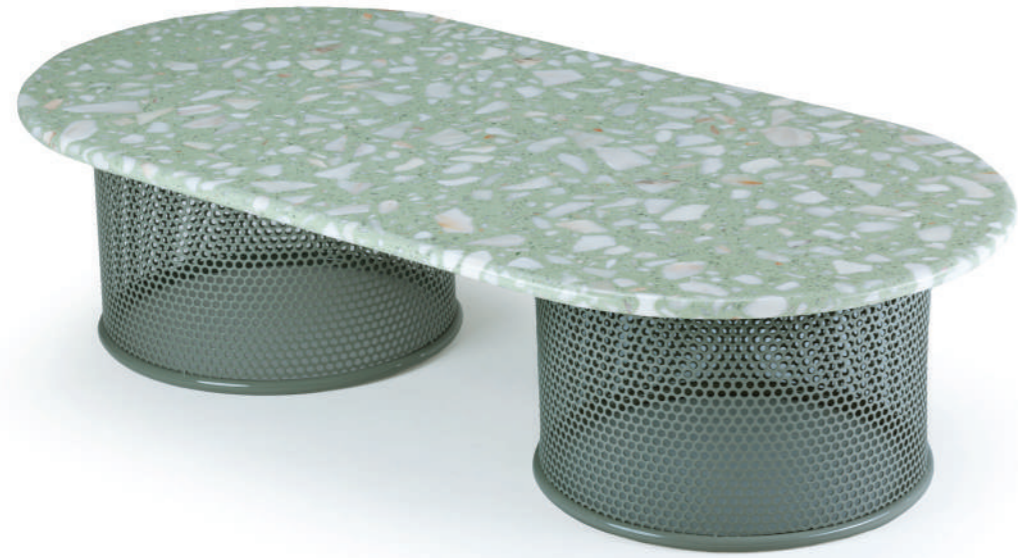

riviera

center tables

top marble
structure stainless steel 304
dimensions w 120 cm
d 60 cm
h 30 cm