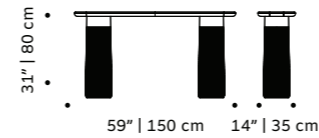

jazz

sideboard

structure plywood veneer

doors lacquered MDF

applications polished/satin brass, copper or nickel or oxidized brass

weight 158 lb | 72 kg

dimensions w 77" | 195 cm

d 22" | 55 cm

h 31" | 79 cm

// sideboards

//as pictured

top: iron wood structure, powder lacquered

MDF doors, oxidized brass applications

bottom: natural walnut structure, ivory

lacquered MDF doors, oxidized brass applications

cactus

console

- top** marble, wood veneer or lacquered wood
- base** marble, wood veneer or lacquered wood
- dimensions** w 59" | 150 cm
d 14" | 35 cm
h 31" | 80 cm

//as pictured
travertine

poppy

console

- top** marble extremoz or travertino, wood lacquered matte
- base** marble extremoz ribbed (for marble top), marble travertino ribbed, marble extremoz plain (lacquered wood matte top)
- weight** 461 lb | 209 kg
- dimensions** w 59" | 150 cm
d 14" | 35 cm
h 31" | 80 cm

feet estremoz white matte

weight 461 lb | 209 kg

dimensions

w 59" | 150 cm

d 14" | 35 cm

h 31" | 80 cm

//as pictured

top: estremoz rose