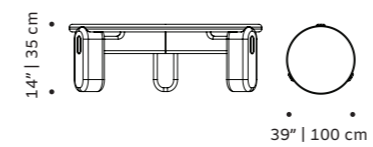

// center table

//as pictured
top: travertine top, jade lacquered wood feet,
natural oak applications
bottom: travertine top, powder lacquered wood
feet, natural oak applications