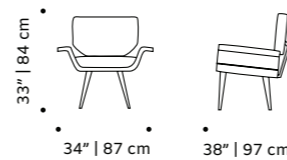

ivy

armchair

- **top** fabric or leather
- **feet** solid or lacquered wood
- **back detail** lacquered metal
- **fittings** polished/satin brass or nickel
- **weight** 33 lb | 15 kg
- **dimensions** w 34" | 87 cm
  d 38" | 97 cm
  h 33" | 84 cm
  seat height 17" | 44 cm