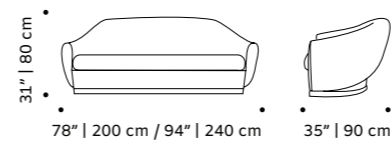

grace

couch

- **top** fabric or leather
- **base** polished/satin brass, copper or nickel
- **weight** 154 lb | 70 kg / 176 lb | 80 kg
- **dimensions** w 78" | 200 cm / w 94" | 240 cm
  d 35" | 90 cm
  h 31" | 80 cm
  seat height 17" | 43 cm