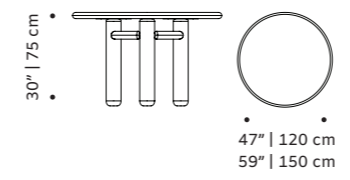

go
bar cabinet

structure plywood veneer, lacquered MDF
or decape
weight 187 lb | 85 kg
dimensions w 49" | 125 cm
d 18" | 45 cm
h 53" | 135 cm

// bar cabinets

//as pictured
top: natural walnut and ivory lacquered MDF
structure
bottom: natural oak and beige lacquered MDF
structure

cactus

dinner table

top marble (merrazzo top only for 120cm), wood veneer or lacquered wood

base marble, wood veneer or lacquered wood

dimensions Ø 47" | 120 cm
59" | 150 cm
h 30" | 75 cm

//as pictured
top: sand yellow lacquered wood
bottom: travertine top, terrazzo red base

// dinner table

kai

dinner table

- top** natural oak, natural walnut, estremo white or travertine marble
- feet** lacquered or solid wood
- tubes** lacquered metal
- dimensions** Ø 47" | 120 cm
59" | 150 cm
h 30" | 75 cm