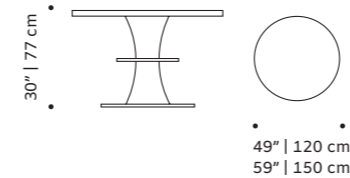

circule

dinner table

top plywood veneer, lacquered MDF or decape

base lacquered MDF

use indoor

weight 128 lb | 58 kg
171 lb | 78 kg

dimensions ø 49" | 120 cm / ø 59" | 150 cm
h 30" | 77 cm

//as pictured