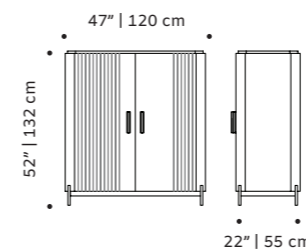

d 18" | 45 cm

h 51" | 131 cm

//as pictured

top: natural walnut structure, nude lacquered MDF doors, oxidized brass applications

bottom: black lacquered MDF structure, ivory lacquered MDF door, oxidized brass applications

// bar cabinets

malcolm

bar cabinet

- top** marble
- structure** plywood veneer
- handles** polished/satin brass or nickel
- feet** plated brass or inox
- weight** 397 lb | 180 kg
- dimensions** w 47" | 120 cm
d 22" | 55 cm
h 52" | 132 cm