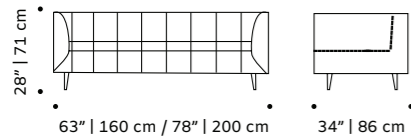

dust

couch

- **top** fabric or leather
- **feet** solid wood or lacquered wood
- **fittings** polished/satin brass, copper or nickel
- **weight** 110 lb | 50 kg / 132 lb | 60 kg
- **dimensions** w 63" | 160 cm / w 78" | 200 cm
  d 34" | 86 cm
  h 28" | 71 cm
  seat height 15" | 39 cm

//as pictured
paris salmon, smooth easy clean shell
piping, beech 056-0 solid wood feet