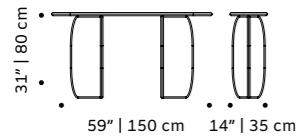

mimi

armchair

structure fabric or leather

base solid wood

dimensions w 25,6" | 65 cm

d 25,6" | 65 cm

h 28" | 72 cm

seat height 16" | 40 cm

//as pictured
laser sage seat, vienna 21 back and feet, beech 056-0 structure and applications

// armchair and bar chair

mimi

chair

structure fabric or leather

base solid wood

dimensions w 20" | 50cm
 d 20" | 50 cm
 h 30" | 75 cm
 seat height 18" | 46 cm

//as pictured
top: ivory lacquered metal small base, travertine marble big base
bottom: natural walnut small base, travertine marble big base

// side table

cactus

console

top marble, wood veneer or lacquered wood
base marble, wood veneer or lacquered wood
dimensions w 59" | 150 cm
d 14" | 35 cm
h 31" | 80 cm