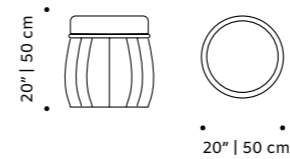

stella

stool

- **top/base** fabric or leather
- **weight** 22 lb | 10 kg
- **dimensions** Ø 20" | 50 cm
  h 20" | 50 cm

//as pictured
top: paris light blue top, tobi dew base, paris black piping
bottom: paris salmon top and base, smooth 85 piping