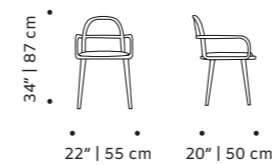

luc

chair

structure solid or lacquered wood

seat (optional) fabric or leather

weight 11 lb | 5 kg

dimensions w 22" | 55 cm

d 20" | 50 cm

h 34" | 87 cm

seat height 19" | 48 cm