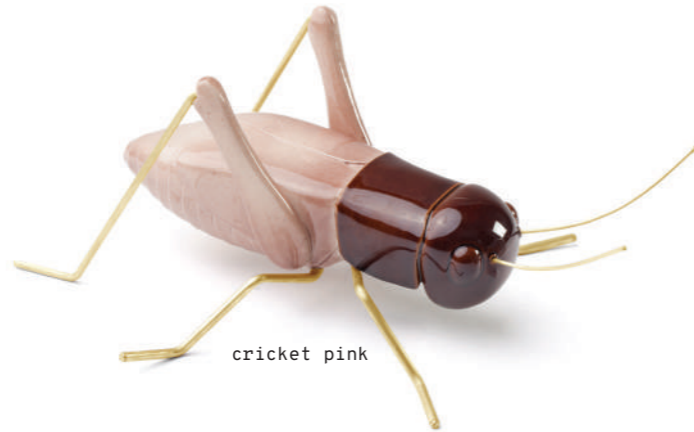

handmade ceramic and brass

dimensions

ladybug	dragonfly	scorpion	grasshopper
w 10" 21 cm	w 11" 27 cm	w 11" 26 cm	w 11" 27 cm
d 7" 19 cm	d 9" 24 cm	d 6" 16 cm	d 6" 16 cm
h 2" 5 cm	h 4" 8 cm	h 3" 7 cm	h 4" 9 cm

praying mantis red

beetle blue

rhinoceros beetle red

praying mantis green

rhinoceros beetle blue

ant green

ant pink

cricket pink