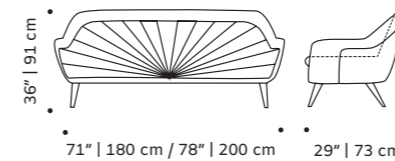

//as pictured
marka 10, paris champagne piping, polished brass
base

// couches

frida

settee

- top** fabric or leather
- feet** solid wood or lacquered wood
- fittings** polished/satin brass, copper or nickel
- weight** 132 lb | 60 kg / 141 lb | 64 kg
- dimensions** w 71" | 180 cm / w 78" | 200 cm
d 29" | 73 cm
h 36" | 91 cm
seat height 17" | 43 cm