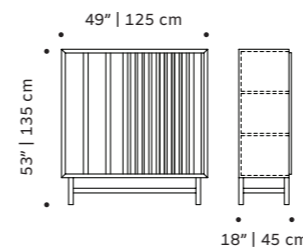

go
bar cabinet

structure plywood veneer, lacquered MDF
or decape
weight 187 lb | 85 kg
dimensions w 49" | 125 cm
d 18" | 45 cm
h 53" | 135 cm