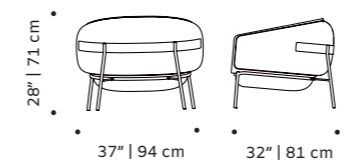

blop

armchair

top fabric or leather

feet lacquered metal

weight 46 lb | 21 kg

dimensions w 37" | 94 cm

d 32" | 81 cm

h 28" | 71 cm

seat height 18" | 45 cm