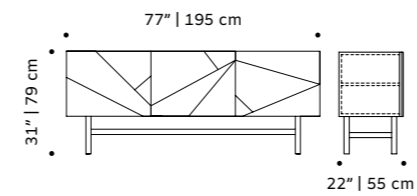

jazz

sideboard

structure plywood veneer

doors lacquered MDF

applications polished/satin brass, copper or nickel or oxidized brass

weight 158 lb | 72 kg

dimensions w 77" | 195 cm

d 22" | 55 cm

h 31" | 79 cm