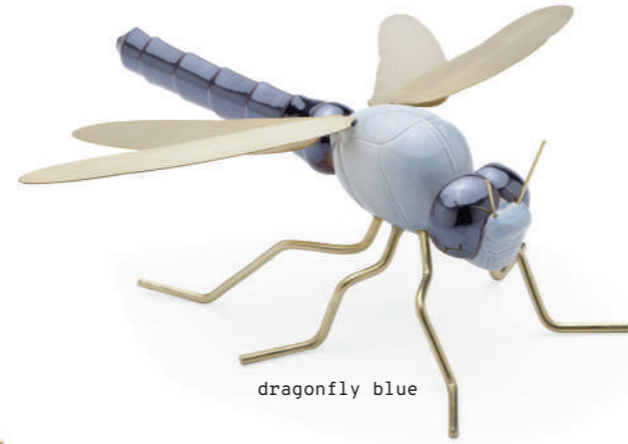

color and nude collection

handmade ceramic and brass

dimensions

elephant
 w 14" | 35 cm
 d 12" | 30 cm
 h 5" | 12 cm

ladybug red

dragonfly blue

scorpion green

grasshopper blue