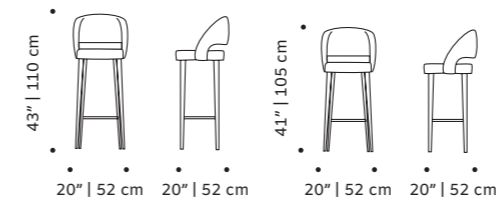

// bar chairs

- //as pictured
- top: smooth 35 seat , smooth 87 seat, polished brass ring
- bottom: smooth 60 seat, polished brass ring

Gastro Trinquet Pelayo, Valencia

// bar chairs

ava

bar chair

- top** fabric or leather
- feet** solid or lacquered wood
- fittings** polished/satin brass, copper or nickel
- weight** 22 lb | 10 kg
- dimensions**
 - w 20" | 52 cm
 - d 20" | 52 cm
 - h counter 41" | 105 cm
 - seat height counter 30" | 75 cm
 - h bar 43" | 110 cm
 - seat height bar 31" | 80 cm