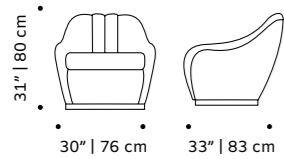

// armchairs

//as pictured
stamp teal back, barcelona fir and barcelona mouse seat, barcelona mouse piping, black lacquered wood feet

gia

armchair

- top** fabric or leather
- base** solid wood, polished/satin brass, copper or nickel
- weight** 48 lb | 22 kg
- dimensions** w 30" | 76 cm
d 33" | 83 cm
h 31" | 80 cm
seat height 15" | 39 cm