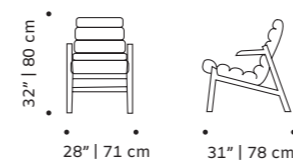

weight 44 lb | 20 kg

dimensions w 28" | 71 cm

d 31" | 78 cm

h 32" | 80 cm

seat height 17" | 43 cm

// armchairs

//as pictured

top: smooth 77, beech 056-1 solid wood feet