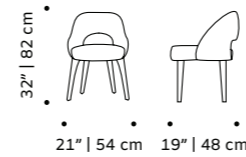

lola

chair

- **top** fabric or leather
- **feet** solid or lacquered wood
- **weight** 24 lb | 11 kg
- **dimensions** w 21" | 54 cm
  d 19" | 48 cm
  h 32" | 82 cm
  seat height 19" | 49 cm