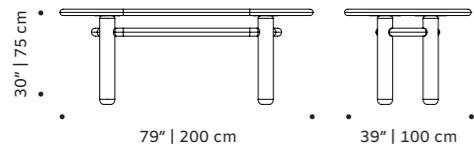

kai rectangle

dinner table

top natural oak, natural walnut, estremo white or travertine marble

feet lacquered or solid wood

tubes lacquered metal

dimensions w 79" | 200 cm
d 39" | 100 cm
h 30" | 75 cm

//as pictured

top: natural oak base, ivory lacquered wood feet, taupe lacquered metal tubes
bottom: natural oak base, sage lacquered wood feet, moss lacquered metal tubes