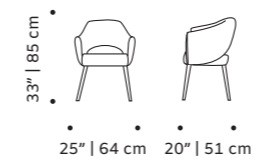

grace

chair

- **top** fabric or leather
- **feet** solid or lacquered wood
- **feet** polished/satin brass, copper or nickel
- **weight** 22 lb | 10 kg
- **dimensions** w 25" | 64 cm
  d 20" | 51 cm
  h 33" | 85 cm
  seat height 20" | 52 cm