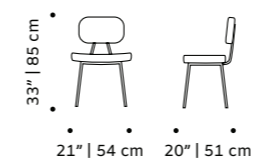

weight 17 lb | 8 kg

dimensions w 21" | 54 cm

d 20" | 51 cm

h 33" | 85 cm

seat height 20" | 50 cm

// chairs

//as pictured
olavi clementine seat and barcelona
paprika back, black lacquered metal feet

croix I