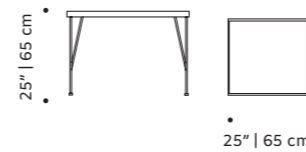

caldas

side table

- **top** handmade tiles available in pattern, stripes plain, gaudí, circles, stripes, with or without glass
- **structure** wood for indoor or lacquered metal for outdoor
- **feet** lacquered metal
- **use** outdoor and indoor
- **weight** 37 lb | 17 kg
- **dimensions** w 25" | 65 cm
  d 25" | 65 cm
  h 25" | 65 cm

//as pictured
top: ocean stripes ceramic tiles top, ivory wood structure, ivory lacquered metal feet
bottom: jade pattern ceramic tiles top, ivory wood structure, ivory lacquered metal feet