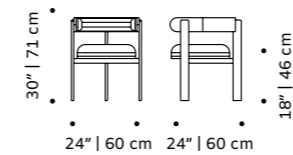

moulin

chair

top fabric or leather

structure beech solid wood and plywood

applications polished/satin brass, copper or nickel

weight 24 lb | 11 kg

dimensions w 24" | 60 cm

d 24" | 60 cm

h 30" | 71 cm

seat height 18" | 46 cm