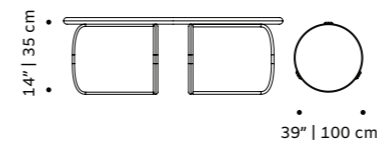

cactus

center table

top marble, wood veneer or lacquered wood
base marble, wood veneer or lacquered wood
dimensions Ø 39" | 100 cm
h 14" | 35 cm

//as pictured
top: terrazzo red
bottom: travertine