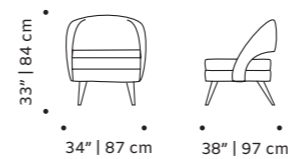

ava

armchair

- **top** fabric or leather
- **feet** solid or lacquered wood
- **fittings** polished/satin brass, copper or nickel
- **weight** 48 lb | 22 kg
- **dimensions** w 34" | 87 cm
  d 38" | 97 cm
  h 33" | 84 cm
  seat height 15" | 39 cm