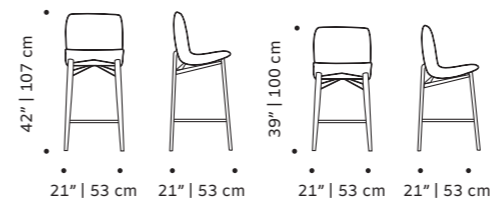

chiado

bar chair

- **top** fabric or leather
- **feet** lacquered metal
- **weight** 20 lb | 9 kg
- **dimensions**
  - w 21" | 53 cm
  - d 21" | 53 cm
  - h counter 39" | 100cm
  - seat height counter 29" | 73 cm
  - h bar 42" | 107 cm
  - seat height bar 31" | 80 cm

//as pictured
smooth easy clean 09, black lacquered metal feet