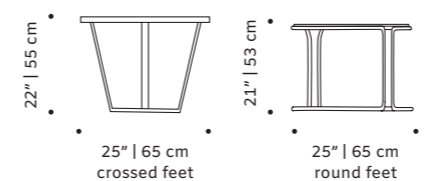

base estremo marble

use indoor or outdoor

weight 154 lb | 70 kg / 201 lb | 91 kg

dimensions Ø 24" | 60 cm

h 15" | 38 cm

Ø 24" | 60 cm

h 20" | 52 cm

// side tables

//as pictured
top: estremoza marble
textured base: estremoza marble
cylindric base: nero maquina

new air

side table

- top** marble, plywood veneer, lacquered MDF or decape
- base** polished/satin brass, copper or nickel for indoor or lacquered metal for outdoor
- use** indoor and outdoor
- weight** 24 lb | 11 kg
- dimensions** ø 24" | 60 cm
h 14" | 36 cm / h 16" | 42 cm

//as pictured
top: estremoza marble top, polished copper base
bottom: natural oak top, dream lacquered metal base

// side tables

caldas round

side table

- top** handmade tiles available in pattern, stripes plain, gaudí, circles, stripes, with ou without glass
- structure** wood for indoor or lacquered metal for outdoor
- feet** lacquered metal
- use** outdoor and indoor
- weight** 37 lb | 17 kg
- dimensions** 1 Ø 25" | 65 cm
h 22" | 55 cm
2 Ø 25" | 65 cm
h 21" | 53 cm