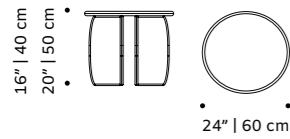

cactus

side table

top marble, wood veneer or lacquered wood
base marble, wood veneer or lacquered wood
dimensions ø 24" | 60 cm
h 16" | 40 cm
20" | 50 cm

//as pictured
top: terrazzo sage
bottom: terrazzo green