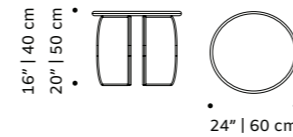

cactus

side table

top marble, wood veneer or lacquered wood
base marble, wood veneer or lacquered wood
dimensions ø 24" | 60 cm
h 16" | 40 cm
20" | 50 cm

//as pictured
top: terrazzo sage
bottom: terrazzo green