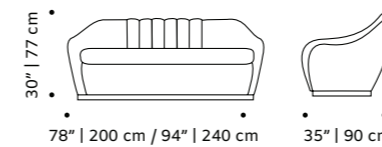

weight 132 lb | 60 kg / 154 lb | 70 kg

dimensions w 78" | 200 cm / w 94" | 240 cm

d 35" | 90 cm

h 30" | 77 cm

seat height 17" | 43 cm

// couches

//as pictured
olavi 10, paris salmon piping, polished
brass base