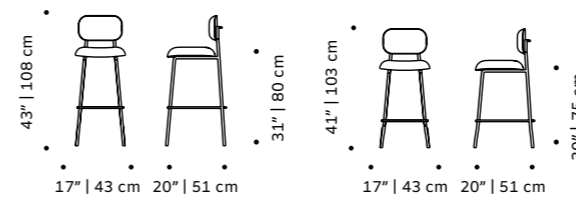

miami

bar chair

top fabric or leather

feet lacquered metal

applications polished/satin brass, copper or nickel

weight 17 lb | 8 kg

dimensions w 17" | 43 cm

d 20" | 51 cm

h counter 41" | 103 cm

seat height counter 30" | 75 cm

h bar 43" | 108 cm

seat height bar 31" | 80 cm