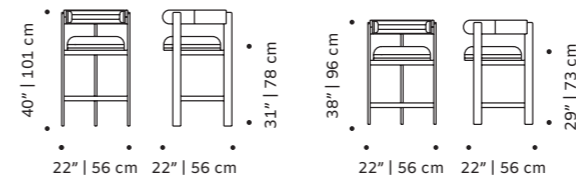

weight 24 lb | 11 kg
dimensions w 22" | 56 cm
 d 22" | 56 cm
 h counter 38" | 96 cm
 seat height counter 29" | 73 cm
 h bar 40" | 101 cm
 seat height bar 31" | 78 cm

//as pictured
 beech 056-0 solid wood structure,
 bouclé latte back and seat