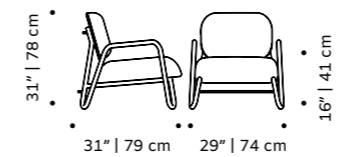

applications polished/satin brass, copper or nickel

weight 44 lb | 20 kg

dimensions w 29" | 74 cm

d 31" | 79 cm

h 31" | 78 cm

seat height 16" | 41 cm

// armchair

//as pictured
gilman shingle, lilacolor lacquered metal feet,
polished brass applications