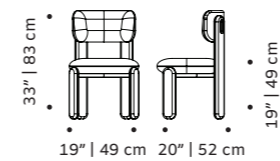

dimensions w 22" | 55 cm

d 21" | 53 cm

h 34" | 86 cm

seat height 19" | 48 cm

//as pictured
top: laser khaki seat, vienna 21 back and feet,
beech 056-0 structure and applications
bottom: stripes peach back and seat, ecool sweet
paprika feet, beech 056-0 structure and applications