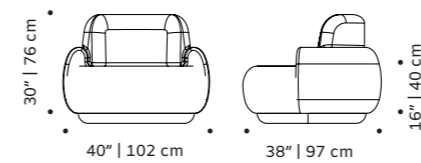

base solid wood

dimensions w 25,6" | 65 cm

d 25,6" | 65 cm

h 28" | 72 cm

seat height 16" | 40 cm

// armchair

//as pictured
hackney papaya structure,
056-0 beech solid wood base

naked

armchair

structure fabric or leather

base solid wood

weight 101 lb | 46 kg

dimensions w 40" | 102 cm

d 38" | 97 cm

h 30" | 76 cm

seat height 16" | 40 cm