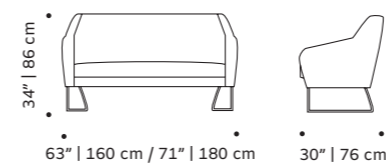

croix

settee

top fabric or leather

feet polished/satin brass, copper or nickel (only with 160cm) or lacquered metal

weight 84 lb | 38 kg / 106 lb | 48 kg

dimensions w 63" | 160 cm / w 71" | 180 cm

d 30" | 76 cm

h 34" | 86 cm

seat height 17" | 43 cm