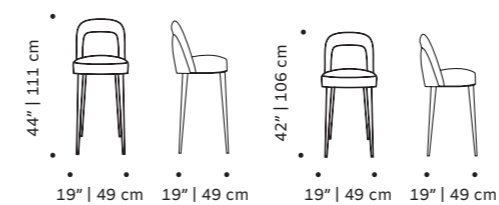

frida

bar chair

- **top** fabric or leather
- **feet** solid or lacquered wood
- **fittings** polished/satin brass, copper or nickel
- **weight** 22 lb | 10 kg
- **dimensions**
  - w 19" | 49 cm
  - d 19" | 49 cm
  - h counter 42" | 106 cm
  - seat height counter 29" | 75 cm
  - h bar 44" | 111 cm
  - seat height bar 31" | 80 cm

//as pictured
smooth 67 top, polverde seta leather back and seat, smooth 85 piping, beech 056-0 solid wood feet, polished brass fittings