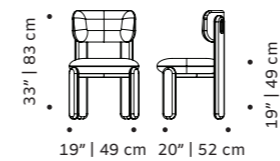

mimi

armchair

structure fabric or leather

base solid wood

dimensions w 25,6" | 65 cm

d 25,6" | 65 cm

h 28" | 72 cm

seat height 16" | 40 cm

// armchair

//as pictured
hackney papaya structure,
056-0 beech solid wood base

james

armchair

- top** fabric or leather
- structure** solid wood
- tubes** solid or lacquered wood
- dimensions** w 31" | 77 cm
d 33" | 84 cm
h 30" | 76 cm
seat height 16" | 40 cm

//as pictured
laser sage seat, vienna 21 back and feet, beech 056-0 structure and applications

// armchair and bar chair

mimi

chair

structure fabric or leather

base solid wood

dimensions w 20" | 50cm
 d 20" | 50 cm
 h 30" | 75 cm
 seat height 18" | 46 cm

//as pictured
 gipsy ocre structure,
 056-0 beech solid wood base

// chair

choux

chair

- top** fabric or leather
- structure** beech solid wood
- applications** beech solid wood
- dimensions** w 22" | 55 cm
d 21" | 53 cm
h 34" | 86 cm
seat height 19" | 48 cm