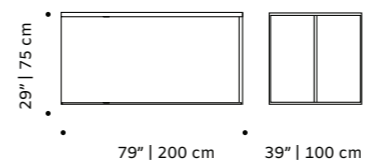

// dinner tables

//as pictured
top: nude stripes ceramic top, copper color wood structure, copper color lacquered metal base
bottom: sage stripes ceramic tiles top, nude wood structure, nude lacquered metal feet