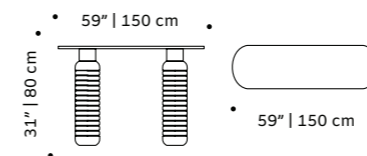

feet estremoz white matte

weight 461 lb | 209 kg

dimensions

w 59" | 150 cm

d 14" | 35 cm

h 31" | 80 cm

//as pictured

top: estremoz rose