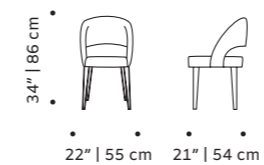

h 34" | 87 cm

seat height 19" | 48 cm

//as pictured
 top: black lacquered wood structure, smooth 87
 seat
 bottom: natural oak structure

ava

chair

- top** fabric or leather
- feet** solid or lacquered wood
- fittings** polished/satin brass, copper or nickel
- weight** 22 lb | 10 kg
- dimensions** w 22" | 55 cm
d 21" | 54 cm
h 34" | 86 cm
seat height 18" | 46 cm