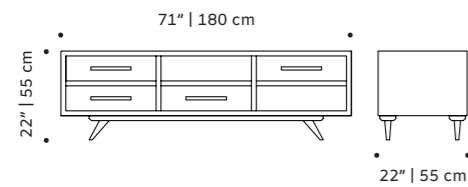

// consoles

space

tv bench

structure/drawers plywood veneer, laquered MDF or decapé

weight 165 lb | 75 kg

dimensions w 71" | 180 cm
d 22" | 55 cm
h 22" | 55 cm

//as pictured
top: natural walnut structure, natural oak drawers
bottom: natural oak structure, natural walnut drawers