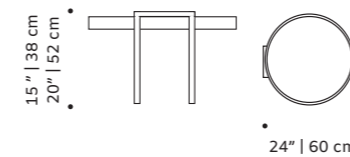

norman

side table

structure printed glass

base plated brass, copper or nickel or lacquered metal

use indoor

weight 24 lb | 11 kg

dimensions ø 24" | 60 cm
h 15" | 38 cm / h 20" | 52 cm

//as pictured