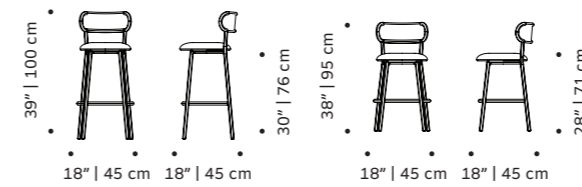

dimensions w 18" | 45 cm
d 18" | 45 cm
h counter 38" | 95 cm
seat height counter 28" | 71 cm
h bar 39" | 100 cm
seat height bar 30" | 76 cm

//as pictured
sage color metal structure,
smooth easy clean corn seat