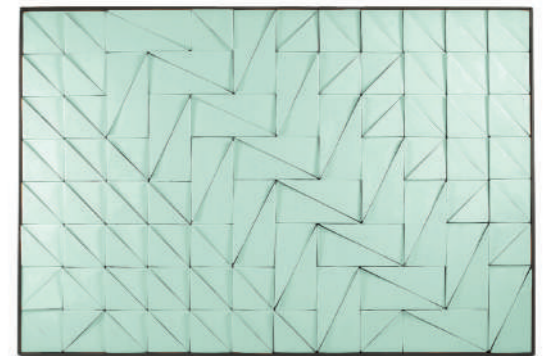

// tiles panels

//as pictured
top: tejo tiles in yellow sun, black wood frame
bottom: tejo tiles in mint, black wood frame