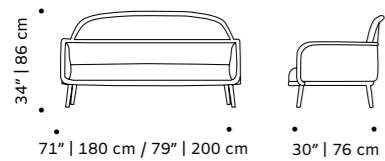

// settees

//as pictured
dakota 87, smooth easy clean alluminium piping,
056-0 solid wood feet

luc

settee

structure solid or lacquered wood
back and seat fabric or leather
weight 77 lb | 35 kg / 99 lb 45 kg
dimensions w 71" | 180 cm / w 79" | 200 cm
 d 30" | 76 cm
 h 34" | 86 cm
 seat height 17" | 43 cm