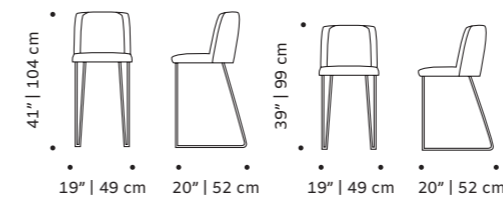

weight 25 lb | 12 kg

dimensions w 19" | 49 cm
 d 20" | 52 cm
 h counter 39" | 99 cm
 seat height counter 27" | 69 cm
 h bar 41" | 104 cm
 seat height bar 29" | 74 cm

//as pictured
 smooth easy clean 19, esparta 22
 piping, black lacquered metal feet