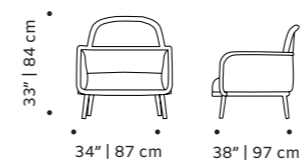

dimensions w 31" | 80 cm

d 34" | 86 cm

h 28" | 73 cm

seat height 16" | 41 cm

//as pictured
smooth 88, smooth 85 piping, beech 056-0
solid wood feet

// armchairs

luc

armchair

structure solid or lacquered wood

back and seat fabric or leather

weight 33 lb | 15 kg

dimensions w 34" | 87 cm

d 38" | 97 cm

h 33" | 84 cm

seat height 17" | 43 cm

// armchairs