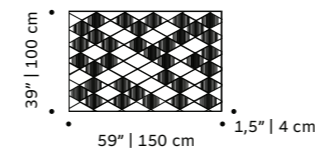

tua

tiles panel

handmade tiles and lacquered wood frame in ivory,
bronze or black

colors for the tiles available colors in pages 197-198

weight 100 lb | 46 kg

dimensions w 59" | 150 cm
d 1,5" | 4 cm
h 39" | 100 cm