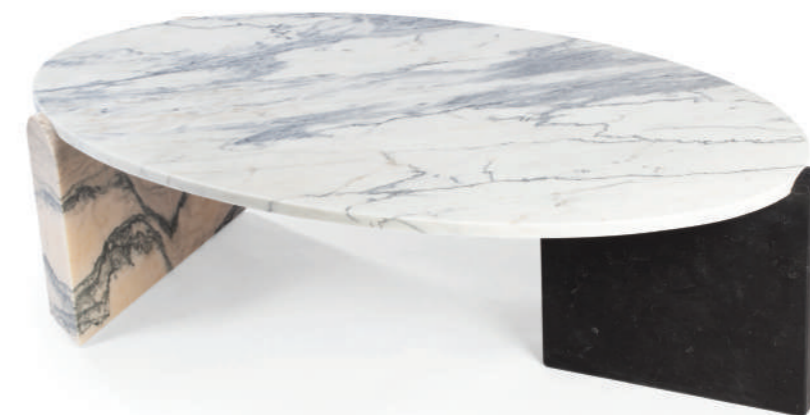

jean

center table

top estremo, nero marquina, verde guatemala and estremo rosa marble

right base estremo, nero marquina, and estremo rosa marble

left base estremo, nero marquina, and estremo rosa marble

use indoor and outdoor

weight 253 lb | 115 kg

dimensions w 49" | 120 cm
d 30" | 77 cm
h 30" | 35 cm

//as pictured
estremo matte marble top, nero marquina marble
right base, estremo rosa matte marble left base

// center tables