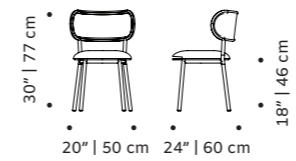

louise

chair

- **seat** fabric or leather
- **structure** lacquered metal
- **weight** 13 lb | 6 kg
- **dimensions** w 20" | 50 cm
  d 20" | 50 cm
  h 30" | 77 cm
  seat height 18" | 46 cm