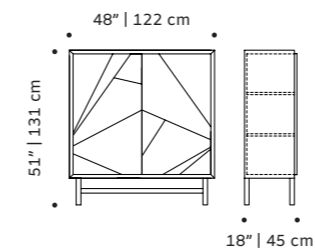

jazz

bar cabinet

structure plywood veneer or lacquered MDF

doors lacquered MDF or decapé

applications polished/satin brass, copper or nickel or oxidized brass

weight 187 lb | 85 kg

dimensions w 48" | 122 cm

d 18" | 45 cm

h 51" | 131 cm

//as pictured

top: natural walnut structure, nude lacquered MDF doors, oxidized brass applications

bottom: black lacquered MDF structure, ivory lacquered MDF door, oxidized brass applications