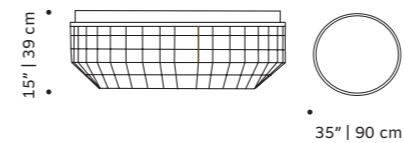

air

center table

top cow leather or fabric

base polished/satin brass, copper or nickel or lacquered metal

weight 34 lb | 16 kg

dimensions ø 35" | 90 cm
h 15" | 39 cm