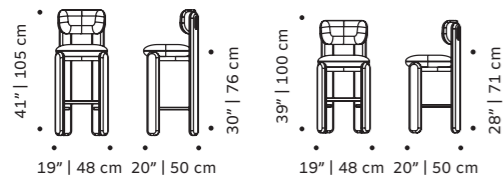

choux

bar chair

top fabric or leather

structure beech solid wood

applications beech solid wood

dimensions w 19" | 48 cm
d 20" | 50 cm
h counter 39" | 100 cm
seat height counter 28" | 71 cm
h bar 41" | 105 cm
seat height bar 30" | 76 cm

//as pictured
laser sage seat, vienna 21 back and feet,
beech 056-0 structure and applications

// armchair and bar chair