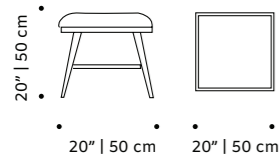

nano

stool

- **top** fabric or leather
- **feet** solid or lacquered wood
- **weight** 17 lb | 8 kg
- **dimensions** w 20" | 50 cm
  d 20" | 50 cm
  h 20" | 50 cm

//as pictured
top: gazelle leather, beech 056-1 solid wood
feet
bottom: white lamb leather, beech 056-1 solid wood feet