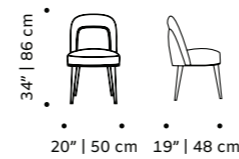

d 24" | 62 cm

h 34" | 86 cm

seat height 19" | 49 cm

// chairs

//as pictured
 top: bouclé latte, ivory lacquered metal feet
 bottom: paris safira, smooth 85 piping, ivory lacquered metal feet

frida

chair

- top** fabric or leather
- feet** solid or lacquered wood
- fittings** polished/satin brass, copper or nickel
- weight** 22 lb | 10 kg
- dimensions** w 20" | 50 cm
d 19" | 48 cm
h 34" | 86 cm
seat height 20" | 50 cm