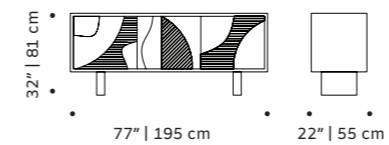

douro

tiles panel

handmade tiles and lacquered wood frame in ivory, bronze or black

colors available colors in pages 197-198

weight 133 lb | 60 kg

dimensions w 59" | 150 cm
d 1,5" | 4 cm
h 39" | 100 cm

// tiles panels

weight 124 lb | 54 kg

dimensions w 59" | 150 cm
d 1,5" | 4 cm
h 39" | 100 cm

// tiles panels

//as pictured
top: tejo tiles in yellow sun, black wood frame
bottom: tejo tiles in mint, black wood frame

furniture

olga

sideboard

structure lacquered mdf

feet solid wood

handles plywood veneer

weight 158 lb | 72 kg

dimensions w 77" | 195 cm

d 22" | 55 cm

h 32" | 81 cm

// sideboards

//as pictured
 top: nude lacquered mdf structure, natural oak feet and handles
 bottom: jade lacquered mdf structure, natural oak feet and handles

go

sideboard

structure plywood veneer, laquered MDF or decape
weight 158 lb | 72 kg
dimensions w 77" | 195 cm
 d 20" | 50 cm
 h 31" | 79 cm