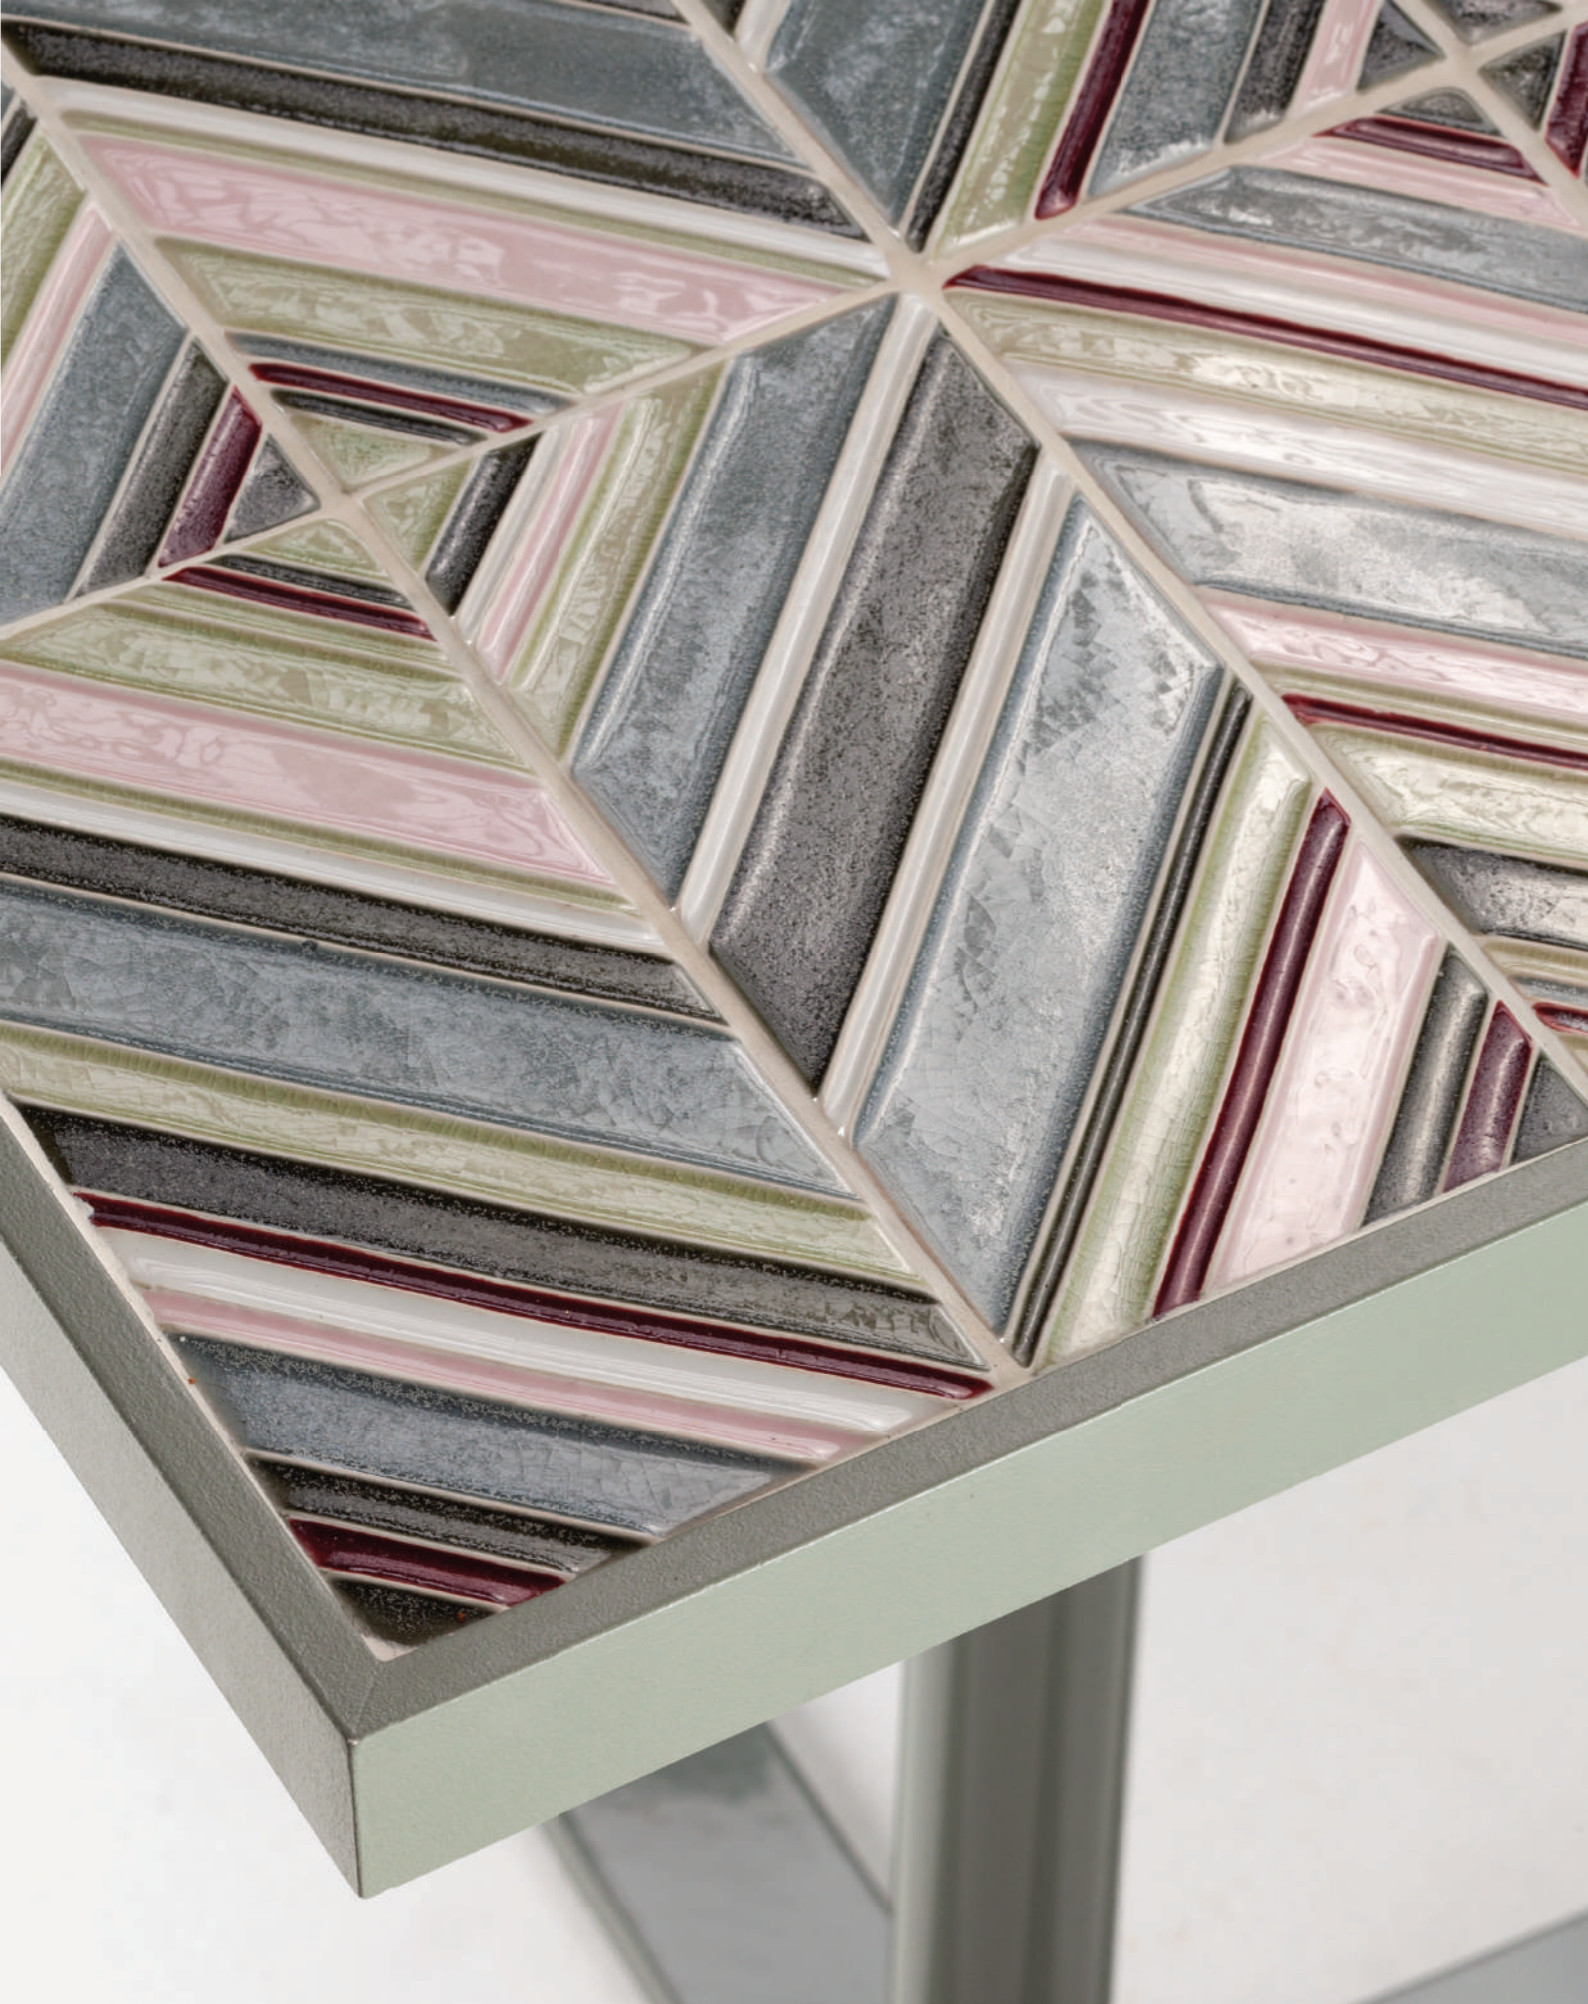

caldas rectangle

dinner table

- **top** handmade tiles available in pattern, stripes plain, gaudí, circules, stripes, with ou without glass
- **structure** wood for indoor or lacquered metal for outdoor
- **base** lacquered metal
- **use** outdoor and indoor
- **weight** 331 lb | 150 kg
- **dimensions** w 79" | 200 cm
  d 39" | 100 cm
  h 30" | 76 cm

// dinner tables

//as pictured
top: nude stripes ceramic top, copper color wood structure, copper color lacquered metal base
bottom: sage stripes ceramic tiles top, nude wood structure, nude lacquered metal feet