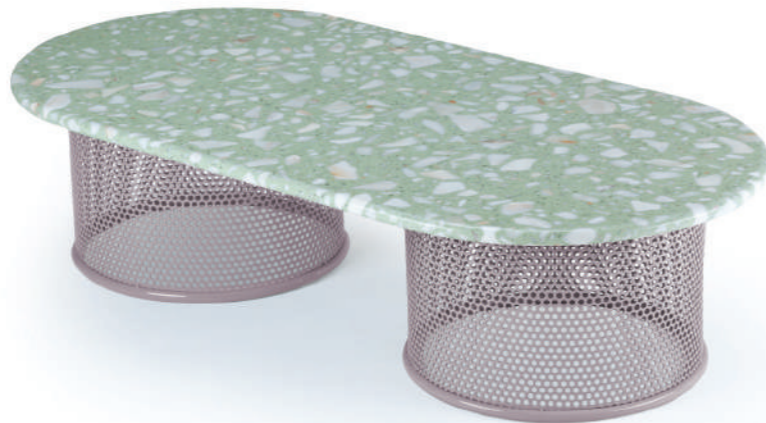

//as pictured
top: terrazzo sage marble top, sage stainless steel 304 base
bottom: terrazzo sage marble top, lilac stainless steel 304 base