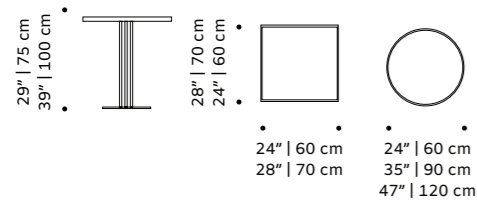

praga marble

dinner table

top printed glass, marble and lacquered wood
base lacquered metal
use outdoor and indoor

dimensions

- 1 w 28" | 70 cm / w 24" | 60 cm
 d 28" | 70 cm / d 24" | 60 cm
 h 29" | 75 cm / h 39" | 100 cm
- 2 Ø 24" | 60 cm / Ø 35" | 90 cm / Ø 47" | 120 cm
 h 29" | 75 cm / h 39" | 100 cm