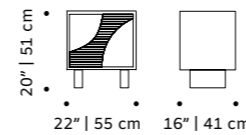

h 24" | 60 cm

//as pictured
natural walnut structure and natural oak drawers

olga

bedside table

structure lacquered mdf

feet solid wood

handles plywood veneer

weight 37 lb | 17 kg

dimensions w 22" | 55 cm

d 16" | 41 cm

h 20" | 51 cm

//as pictured
top: ivory lacquered mdf structure,
natural oak feet and handles
bottom: nude lacquered mdf structure,
natural oak feet and handles

// bedside tables