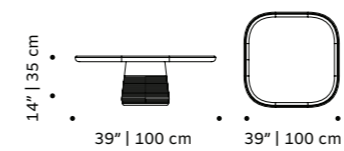

poppy

center table

top marble estremoz or travertino,
wood lacquered matte

base marble estremoz ribbed (for marble top),
marble travertino ribbed, marble estremoz plain
(lacquered wood matte top)

weight 331 lb | 150 kg

dimensions w 39" | 100 cm
d 39" | 100 cm
h 14" | 35 cm

// center table

//as pictured
top: nude lacquered matte top, estremoz base
bottom: jade lacquered mate top, estremoz base

helene

center table

top estremoza rosa, estremoza, nero marquina