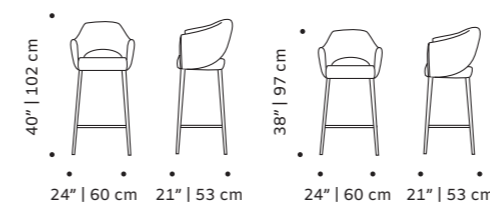

grace

bar chair

- **top** fabric or leather
- **feet** solid or lacquered wood
- **ring** polished/satin brass, copper or nickel or lacquered metal
- **weight** 22 lb | 10 kg
- **dimensions**
  - w 24" | 60 cm
  - d 21" | 53 cm
  - h counter 38" | 97 cm
  - seat height counter 28" | 70 cm
  - h bar 40" | 102 cm
  - seat height bar 29" | 75 cm

//as pictured
olavi gris, paris black piping, black lacquered wood feet, polished brass ring