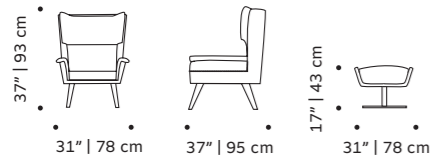

//as pictured
top: seta coio leather interior, wire 04 exterior, plated brass swivel base
bottom: seta coio leather interior, latch 07 exterior, beech 056-2 solid wood feet