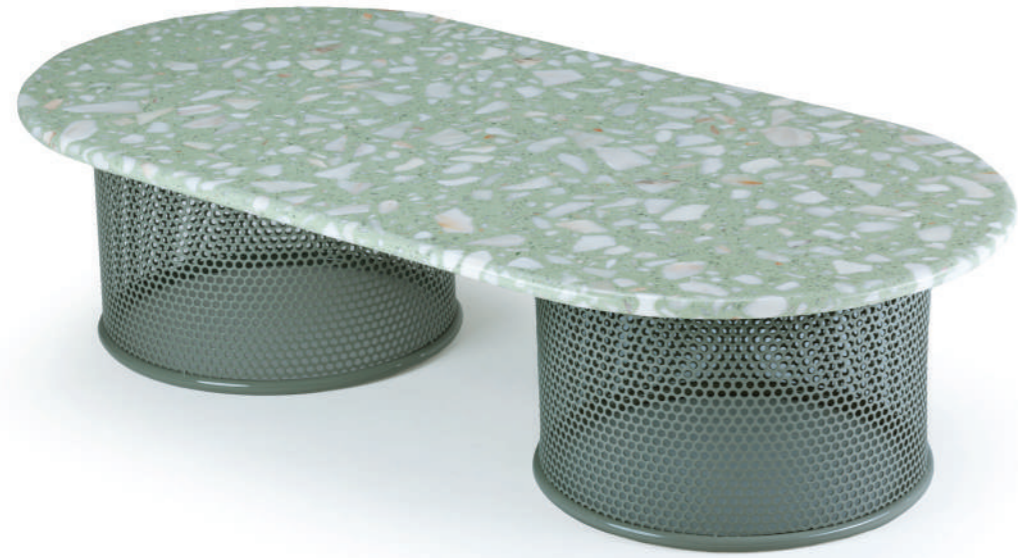

riviera

side table

top marble
structure stainless steel 304
dimensions Ø 60 cm
 h 40 cm

//as pictured
 top: travertine marble top, nude stainless steel 304 base
 bottom: travertine marble top, earth stainless steel 304 base

// outdoor collection

riviera

center tables

top marble
structure stainless steel 304
dimensions w 120 cm
 d 60 cm
 h 30 cm

//as pictured
 top: terrazzo sage marble top, sage stainless steel 304 base
 bottom: terrazzo sage marble top, lilac stainless steel 304 base

riviera

modular couch table

top marble
structure stainless steel 304
dimensions w 90 cm
 d 45 cm
 h 30 cm

//as pictured
 travertine marble top, nude stainless steel 304 base

// outdoor collection

riviera

vases