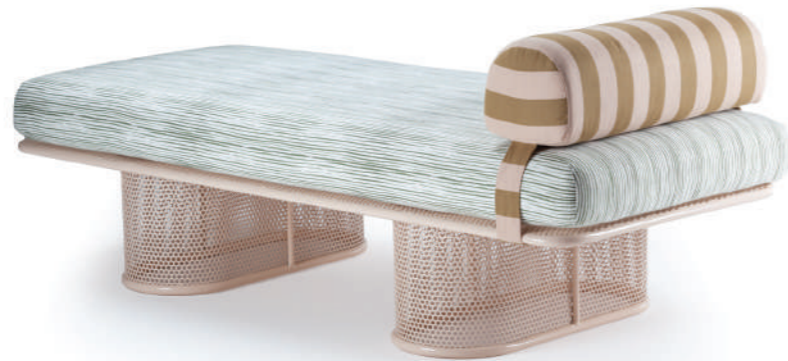

riviera

bench

top fabric
structure stainless steel 304
dimensions w 160/180/190 cm
d 70 cm
h 56 cm

//as pictured
stello green and belmondo 005 cushion, nude
stainless steel 304 structure