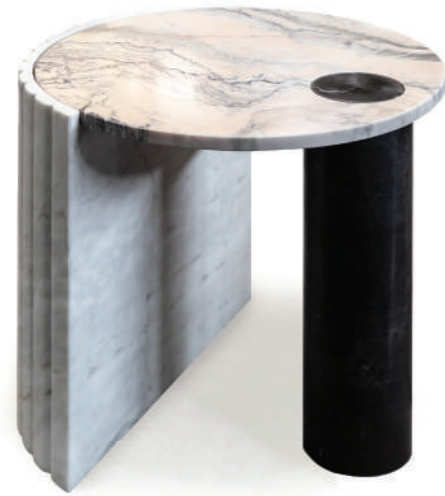

helene

side table

- **top** estremoza rosa, estremoza, nero maquina
- **textured base** estremoza white matte
- **cylindric base** estremoza rosa, estremoza, nero maquina
- **weight** 370 lb | 168 kg
- **dimensions** ø 24" | 60 cm
  h 21" | 52 cm

//as pictured
top: estremoza marble
textured base: estremoza marble
cylindric base: nero maquina

new air

side table

- **top** marble, plywood veneer, lacquered MDF or decape
- **base** polished/satin brass, copper or nickel for indoor or lacquered metal for outdoor
- **use** indoor and outdoor
- **weight** 24 lb | 11 kg
- **dimensions** ø 24" | 60 cm
  h 14" | 36 cm / h 16" | 42 cm

//as pictured
top: estremoza marble top, polished copper base
bottom: natural oak top, dream lacquered metal base

// side tables