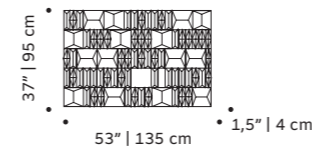

top fabric
structure stainless steel 304
dimensions w 69 cm
 d 87 cm
 h 71 cm
 seat height 39 cm

//as pictured
 go with the flow, salmon stainless steel 304
 structure

riviera

chair

top fabric
structure stainless steel 304
dimensions w 46 cm
 d 52 cm
 h counter 91 cm
 seat height counter 71 cm
 h bar 96 cm
 seat height bar 76 cm

riviera

modular couch table

top marble
structure stainless steel 304
dimensions w 90 cm
 d 45 cm
 h 30 cm

//as pictured
 travertine marble top, nude stainless steel 304 base

// outdoor collection

riviera

vases

tube fabric
structure stainless steel 304
dimensions left Ø 40 cm
h 47 cm
right Ø 26 cm
h 36 cm

//as pictured
left: nude, sage stainless steel 304 structure
right: lilac, earth stainless steel 304 structure

terra cota

tiles panel

handmade tiles and lacquered wood frame in ivory,
bronze or black

weight 100 lb | 46 kg

dimensions w 59" | 150 cm
d 1,5" | 4 cm
h 39" | 100 cm

//as pictured
terracotta milano velasca, sempione and missori
tiles in terracotta, bronze wood frame