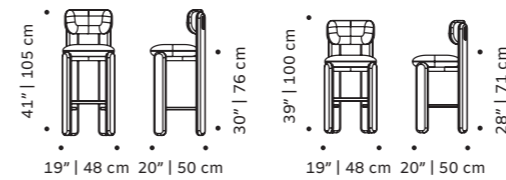

choux

bar chair

- **top** fabric or leather
- **structure** beech solid wood
- **applications** beech solid wood
- **dimensions** w 19" | 48 cm
  d 20" | 50 cm
  h counter 39" | 100 cm
  seat height counter 28" | 71 cm
  h bar 41" | 105 cm
  seat height bar 30" | 76 cm