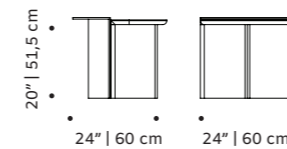

//as pictured
top: terrazzo red
bottom: travertine

// center table

duplex

side table

small base natural oak or walnut, lacquered metal or lacquered wood

big base travertine or terrazzo marble

dimensions Ø 24" | 60 cm
h 20" | 51,5 cm