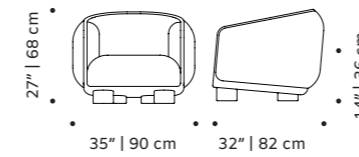

charlie

armchair

structure fabric or leather

feet solid wood

dimensions w 35" | 90 cm

d 32" | 82 cm

h 27" | 68 cm

seat height 14" | 36 cm