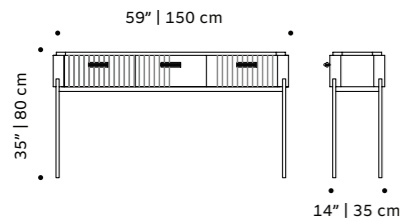

feet estremoz white matte

weight 461 lb | 209 kg

dimensions

w 59" | 150 cm

d 14" | 35 cm

h 31" | 80 cm

//as pictured

top: estremoz rose

bottom: terrazzo africa top, nero maquina middle part, estremoz white matte base

malcolm

console

- top** marble
- structure** plywood veneer
- handles** polished/satin brass or nickel
- feet** plated brass or inox
- weight** 170 lb | 77 kg
- dimensions** w 59" | 150 cm
d 14" | 35 cm
h 35" | 80 cm