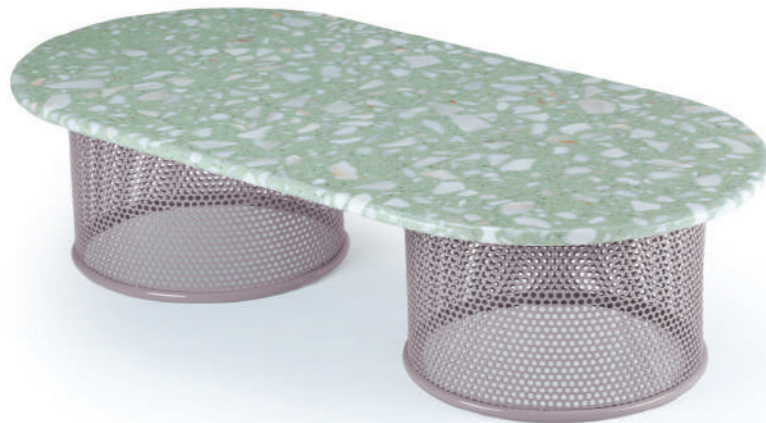

// outdoor collection

riviera

dinner tables

top marble
structure stainless steel 304
dimensions Ø 120 cm
 h 75 cm

//as pictured
 top: terrazzo red/black marble top, nude stainless steel 304 base
 bottom: terrazzo red/black marble top, copper color stainless steel 304 base

riviera

side table

top marble
structure stainless steel 304
dimensions Ø 60 cm
 h 40 cm

//as pictured
 top: travertine marble top, nude stainless steel 304 base
 bottom: travertine marble top, earth stainless steel 304 base

// outdoor collection

riviera

center tables

top marble
structure stainless steel 304
dimensions w 120 cm
 d 60 cm
 h 30 cm

//as pictured
 top: terrazzo sage marble top, sage stainless steel 304 base
 bottom: terrazzo sage marble top, lilac stainless steel 304 base