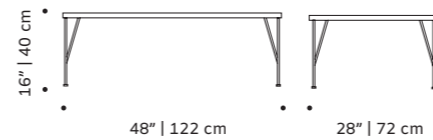

caldas

center table

- **top** handmade tiles available in pattern, stripes plain, gaudí, circles, stripes, with or without glass
- **structure** wood for indoor or lacquered metal for outdoor
- **feet** lacquered metal
- **use** outdoor and indoor
- **weight** 59 lb | 32 kg
- **dimensions** w 48" | 122 cm
  d 28" | 72 cm
  h 16" | 40 cm