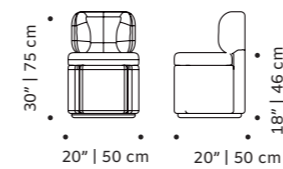

mimi

chair

structure fabric or leather

base solid wood

dimensions w 20" | 50cm
d 20" | 50 cm
h 30" | 75 cm
seat height 18" | 46 cm

//as pictured
gipsy ocre structure,
056-0 beech solid wood base