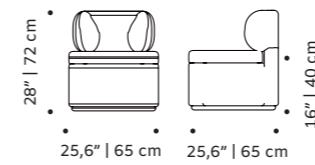

d 30" | 76 cm

h 34" | 86 cm

seat height 17" | 43 cm

// settees

//as pictured
smooth easy clean apricot,
lilac lacquered metal feet

mimi

armchair

structure fabric or leather

base solid wood

dimensions w 25,6" | 65 cm

d 25,6" | 65 cm

h 28" | 72 cm

seat height 16" | 40 cm

// armchair

//as pictured
hackney papaya structure,
056-0 beech solid wood base

naked