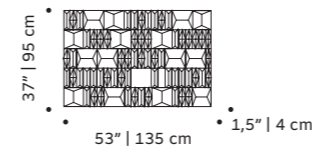

dimensions w 59" | 150 cm
d 1,5" | 4 cm
h 39" | 100 cm

//as pictured
terracotta milano velasca, sempione and missori
tiles in terracotta, bronze wood frame

terra dawn

tiles panel

handmade tiles and lacquered wood frame in ivory,
bronze or black

weight 100 lb | 46 kg

dimensions w 59" | 150 cm
d 1,5" | 4 cm
h 39" | 100 cm

//as pictured
terracota milano velasca and sempione in
wilight, roriz , bronze wood frame

tua

tiles panel

handmade tiles and lacquered wood frame in ivory,
bronze or black