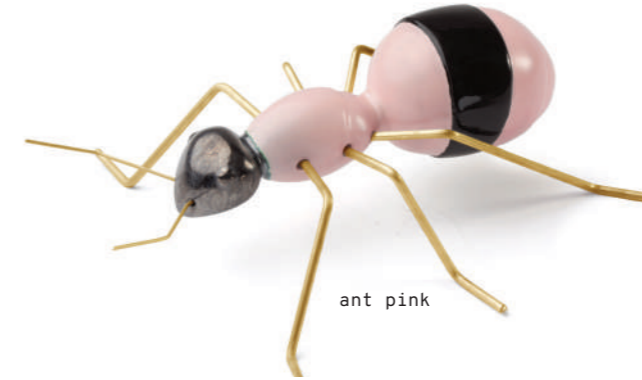

handmade ceramic and brass

dimensions

ladybug	dragonfly	scorpion	grasshopper
w 10" 21 cm	w 11" 27 cm	w 11" 26 cm	w 11" 27 cm
d 7" 19 cm	d 9" 24 cm	d 6" 16 cm	d 6" 16 cm
h 2" 5 cm	h 4" 8 cm	h 3" 7 cm	h 4" 9 cm

praying mantis red

beetle blue

rhinoceros beetle red

praying mantis green

rhinoceros beetle blue

ant green

ant pink

cricket pink