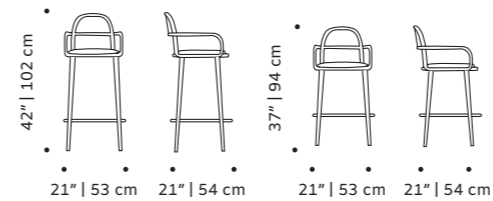

luc

bar chair

- **structure** solid or lacquered wood
- **seat (optional)** fabric or leather
- **ring** lacquered metal or polished/satin brass, copper or nickel
- **weight** 23 lb | 10 kg
- **dimensions**
  - w 21" | 53 cm
  - d 21" | 54 cm
  - h counter 37" | 94 cm
  - seat height counter 28" | 70 cm
  - h bar 42" | 102 cm
  - seat height bar 31" | 78 cm

//as pictured
top: beech 056-2 solid wood structure, polished brass ring
bottom: black lacquered wood structure, smooth 87 seat, polished brass ring