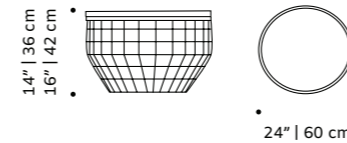

base estremo marble

use indoor or outdoor

weight 154 lb | 70 kg / 201 lb | 91 kg

dimensions Ø 24" | 60 cm

h 15" | 38 cm

Ø 24" | 60 cm

h 20" | 52 cm

// side tables

helene

side table

- top** estremoza rosa, estremoza, nero maquina
- textured base** estremoza white matte
- cylindric base** estremoza rosa, estremoza, nero maquina
- weight** 370 lb | 168 kg
- dimensions** ø 24" | 60 cm
h 21" | 52 cm

//as pictured
top: estremoza marble
textured base: estremoza marble
cylindric base: nero maquina

new air

side table

- top** marble, plywood veneer, lacquered MDF or decape
- base** polished/satin brass, copper or nickel for indoor or lacquered metal for outdoor
- use** indoor and outdoor
- weight** 24 lb | 11 kg
- dimensions** ø 24" | 60 cm
h 14" | 36 cm / h 16" | 42 cm