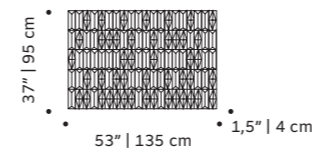

tube fabric
structure stainless steel 304
dimensions left Ø 40 cm
h 47 cm
right Ø 26 cm
h 36 cm

//as pictured
left: nude, sage stainless steel 304 structure
right: lilac, earth stainless steel 304 structure

terra cota

tiles panel

handmade tiles and lacquered wood frame in ivory,
bronze or black

weight 100 lb | 46 kg

dimensions w 59" | 150 cm
d 1,5" | 4 cm
h 39" | 100 cm

//as pictured
terracotta milano velasca, sempione and missori
tiles in terracotta, bronze wood frame

terra dawn

tiles panel

handmade tiles and lacquered wood frame in ivory,
bronze or black

weight 100 lb | 46 kg

dimensions w 59" | 150 cm
d 1,5" | 4 cm
h 39" | 100 cm

//as pictured
terracota milano velasca and sempione in
wilight, roriz , bronze wood frame

mimi

armchair

structure fabric or leather

base solid wood

dimensions w 25,6" | 65 cm

d 25,6" | 65 cm

h 28" | 72 cm

seat height 16" | 40 cm