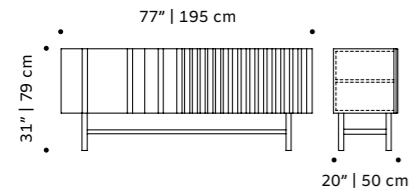

weight 124 lb | 54 kg

dimensions w 59" | 150 cm
d 1,5" | 4 cm
h 39" | 100 cm

// tiles panels

//as pictured
top: tejo tiles in yellow sun, black wood frame
bottom: tejo tiles in mint, black wood frame

furniture

olga

sideboard

structure lacquered mdf

feet solid wood

handles plywood veneer

weight 158 lb | 72 kg

dimensions w 77" | 195 cm

d 22" | 55 cm

h 32" | 81 cm

// sideboards

//as pictured
 top: nude lacquered mdf structure, natural oak feet and handles
 bottom: jade lacquered mdf structure, natural oak feet and handles

go

sideboard

structure plywood veneer, laquered MDF or decape
weight 158 lb | 72 kg
dimensions w 77" | 195 cm
 d 20" | 50 cm
 h 31" | 79 cm

//as pictured
top: sage lacquered MDF structure, natural oak doors and feet
bottom: natural walnut structure, ivory lacquered MDF doors

malcolm

sideboard

top marble
structure plywood veneer
handles polished/satin brass or nickel
feet plated brass or inox
weight 342 lb | 155 kg
dimensions w 77" | 195 cm
 d 22" | 55 cm
 h 31" | 79 cm