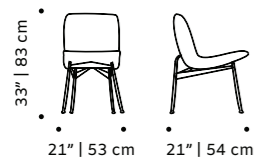

chiado

chair

- **top** fabric or leather
- **feet** lacquered metal
- **weight** 20 lb | 9 kg
- **dimensions** w 21" | 53 cm
  d 21" | 54 cm
  h 33" | 83 cm
  seat height 19" | 48 cm

//as pictured
delfos 25 black, black
lacquered metal feet