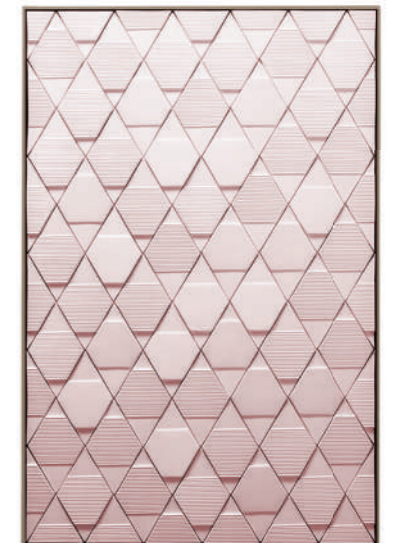

dimensions w 59" | 150 cm
d 1,5" | 4 cm
h 39" | 100 cm

//as pictured
terracotta milano velasca, sempione and missori
tiles in terracotta, bronze wood frame

terra dawn

tiles panel

handmade tiles and lacquered wood frame in ivory,
bronze or black

weight 100 lb | 46 kg

dimensions w 59" | 150 cm
d 1,5" | 4 cm
h 39" | 100 cm

//as pictured
terracota milano velasca and sempione in
wilight, roriz , bronze wood frame

tua

tiles panel

handmade tiles and lacquered wood frame in ivory,
bronze or black

colors for the tiles available colors in pages 197-198

weight 100 lb | 46 kg

dimensions w 59" | 150 cm
d 1,5" | 4 cm
h 39" | 100 cm

// tiles panels

//as pictured
top: tua and tua stripes tiles in white gloss,
black wood frame
bottom: tua and tua stripes tiles in rose matte,
black wood frame