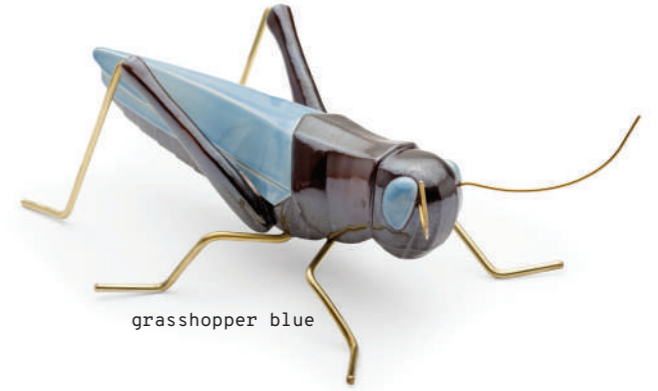

color and nude collection

handmade ceramic and brass

dimensions

elephant
 w 14" | 35 cm
 d 12" | 30 cm
 h 5" | 12 cm

ladybug red

dragonfly blue

scorpion green

grasshopper blue