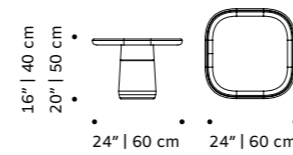

// side table

cactus

side table

top marble, wood veneer or lacquered wood
base marble, wood veneer or lacquered wood
dimensions ø 24" | 60 cm
 h 16" | 40 cm
 20" | 50 cm

//as pictured
 top: terrazzo sage
 bottom: terrazzo green

poppy

side table

top marble extremoz or travertino,
 wood lacquered matte
base marble extremoz ribbed (for marble top),
 marble travertino ribbed, marble extremoz plain
 (lacquered wood matte top)
weight 176 lb | 80 kg
dimensions w 24" | 60 cm
 d 24" | 60 cm
 h 16" | 40 cm
 20" | 50 cm