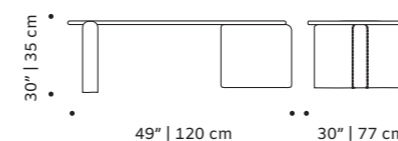

use indoor and outdoor

weight 253 lb | 115 kg

dimensions w 49" | 120 cm
d 30" | 77 cm
h 30" | 35 cm

//as pictured
estremo matte marble top, nero marquina marble
right base, estremo rosa matte marble left base