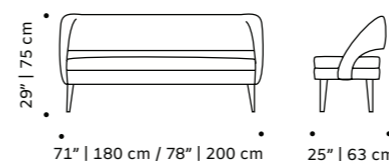

ava

settee

top fabric or leather

feet solid wood or lacquered wood

fittings polished/satin brass, copper or nickel

weight 112 lb | 51 kg / 123 lb | 56 kg

dimensions w 71" | 180 cm / w 78" | 200 cm

d 25" | 63 cm

h 29" | 75 cm

seat height 16" | 41 cm