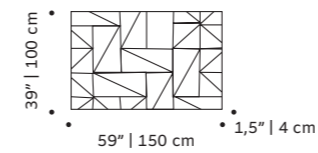

weight 100 lb | 46 kg

dimensions w 59" | 150 cm
d 1,5" | 4 cm
h 39" | 100 cm

//as pictured
terracota milano velasca and sempione in
wilight, roriz , bronze wood frame

tua

tiles panel

handmade tiles and lacquered wood frame in ivory,
bronze or black

douro

tiles panel

handmade tiles and lacquered wood frame in ivory, bronze or black

colors available colors in pages 197-198

weight 133 lb | 60 kg

dimensions w 59" | 150 cm
d 1,5" | 4 cm
h 39" | 100 cm

// tiles panels

weight 124 lb | 54 kg

dimensions w 59" | 150 cm
d 1,5" | 4 cm
h 39" | 100 cm

// tiles panels

//as pictured
top: tejo tiles in yellow sun, black wood frame
bottom: tejo tiles in mint, black wood frame

furniture