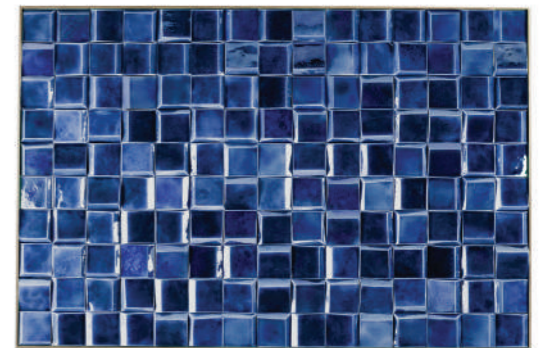

douro

tiles panel

handmade tiles and lacquered wood frame in ivory, bronze or black

colors available colors in pages 197-198

weight 133 lb | 60 kg

dimensions w 59" | 150 cm
d 1,5" | 4 cm
h 39" | 100 cm

// tiles panels

//as pictured
top: douro tiles in gold, ivory wood frame
bottom: douro tiles in deep blue, bronze wood frame

tejo

tiles panel

handmade tiles and lacquered wood frame in ivory, bronze or black

colors for the tiles available colors in pages 197-198