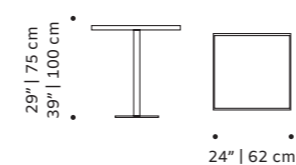

flex

dinner table

- top** marble, plywood veneer or lacquered MDF
- feet** solid wood
- fittings** polished/satin brass or lacquered metal
- use** indoor
- weight** 140 lb | 60 kg
- dimensions** ø 39" | 100 cm
h 30" | 75 cm

caldas

dinner table

- top** handmade tiles available in pattern, stripes plain, gaudí, circles, stripes, with ou without glass
- structure** wood for indoor or lacquered metal for outdoor
- base** lacquered metal
- use** outdoor and indoor
- weight** 55 lb | 25 kg
- dimensions** w 24" | 62 cm
d 24" | 62 cm
h 29" | 75 cm / h 39" | 100 cm