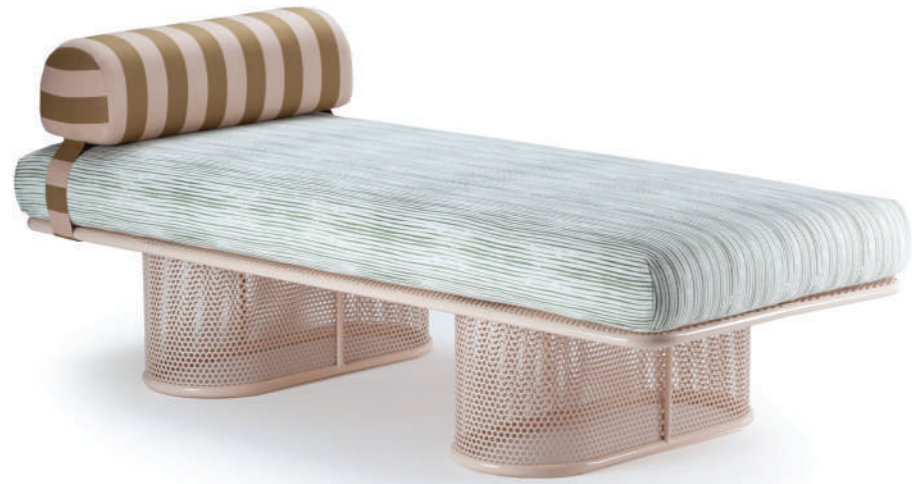

new collection

riviera

chair

top fabric
structure stainless steel 304
dimensions w 49 cm
d 58 cm
h 82 cm
seat height 49 cm

//as pictured
strange love 003, earth stainless steel 304
structure

riviera

armchair

top fabric
structure stainless steel 304
dimensions w 69 cm
 d 87 cm
 h 71 cm
 seat height 39 cm

//as pictured
 go with the flow, salmon stainless steel 304
 structure

riviera

chair

top fabric
structure stainless steel 304
dimensions w 46 cm
 d 52 cm
 h counter 91 cm
 seat height counter 71 cm
 h bar 96 cm
 seat height bar 76 cm

//as pictured
 raja esmeche naranja/blanco, earth stainless
 steel 304 structure

riviera

bench

top fabric
structure stainless steel 304
dimensions w 160/180/190 cm
 d 70 cm
 h 56 cm

//as pictured
 stello green and belmondo 005 cushion, nude
 stainless steel 304 structure

riviera

daybed

top fabric
structure stainless steel 304
dimensions w 190 cm
 d 79 cm
 h 69 cm

//as pictured
 raja esmeche blanco/verde oscuro,
 sage stainless steel 304 structure

// outdoor collection

w 88 cm
d 88 cm
h 38 cm