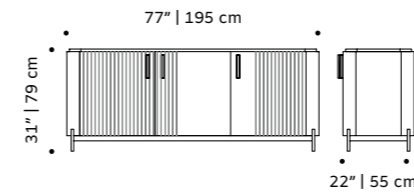

malcolm

sideboard

top marble
structure plywood veneer
handles polished/satin brass or nickel
feet plated brass or inox
weight 342 lb | 155 kg
dimensions w 77" | 195 cm
d 22" | 55 cm
h 31" | 79 cm