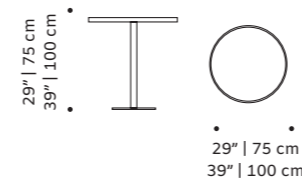

caldas

dinner table

- top** handmade tiles available in pattern, stripes plain, gaudí, circles, stripes, with ou without glass
- structure** wood for indoor or lacquered metal for outdoor
- base** lacquered metal
- use** outdoor and indoor
- weight** 55 lb | 25 kg
- dimensions** w 24" | 62 cm
d 24" | 62 cm
h 29" | 75 cm / h 39" | 100 cm

dinner table

- top** handmade tiles available in pattern, stripes plain, gaudí, circles, stripes, with ou without glass
- structure** wood for indoor or lacquered metal for outdoor
- base** lacquered metal
- use** outdoor and indoor
- weight** 77 lb | 35 kg
- dimensions**
 - ∅ 29" | 75 cm
 - 39" | 100 cm
 - h 29" | 75 cm
 - 39" | 100 cm