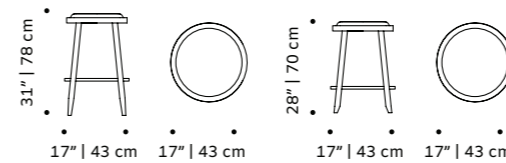

luc

bar chair

- **structure** solid or lacquered wood
- **seat (optional)** fabric or leather
- **ring** lacquered metal or polished/satin brass, copper or nickel
- **weight** 18 lb | 8 kg
- **dimensions** Ø 17" | 43cm
  h counter 28" | 70 cm
  h bar 31" | 78 cm