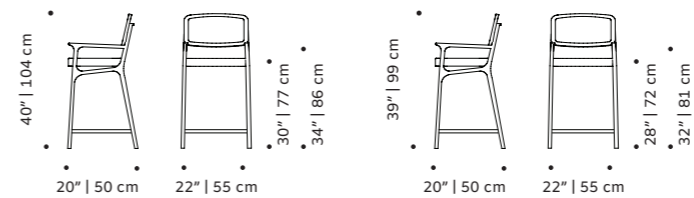

weight 15 lb | 7 kg

dimensions w 20" | 52 cm
 d 19" | 49 cm
 h counter 41" | 103 cm
 seat height counter 30" | 75 cm
 h bar 43" | 108 cm
 seat height bar 31" | 80 cm

//as pictured
 smooth easy clean gingerbread, smooth easy clean
 shell piping, copper color lacquered metal feet

with arms

// bar chairs

karl

bar chair

structure natural rattan and solid wood, choose from solid or lacquer colors

seat fabric or leather

weight 22 lb | 10 kg

dimensions
 w 22" | 55 cm
 d 20" | 50 cm
 h counter 41" | 104 cm
 seat height counter 30" | 77 cm
 h bar 39" | 99 cm
 seat height bar 28" | 872 cm

weight 25 lb | 12 kg

dimensions w 19" | 49 cm
 d 20" | 52 cm
 h counter 39" | 99 cm
 seat height counter 27" | 69 cm
 h bar 41" | 104 cm
 seat height bar 29" | 74 cm

//as pictured
 smooth easy clean 19, esparta 22
 piping, black lacquered metal feet