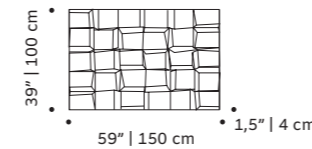

weight 100 lb | 46 kg

dimensions w 59" | 150 cm
d 1,5" | 4 cm
h 39" | 100 cm

//as pictured
terracota milano velasca and sempione in
wilight, roriz , bronze wood frame

tua

tiles panel

handmade tiles and lacquered wood frame in ivory,
bronze or black

colors for the tiles available colors in pages 197-198

weight 100 lb | 46 kg

dimensions w 59" | 150 cm
d 1,5" | 4 cm
h 39" | 100 cm

// tiles panels

//as pictured
top: tua and tua stripes tiles in white gloss,
black wood frame
bottom: tua and tua stripes tiles in rose matte,
black wood frame

douro

tiles panel

handmade tiles and lacquered wood frame in ivory, bronze or black

colors available colors in pages 197-198

weight 133 lb | 60 kg

dimensions w 59" | 150 cm
d 1,5" | 4 cm
h 39" | 100 cm

// tiles panels