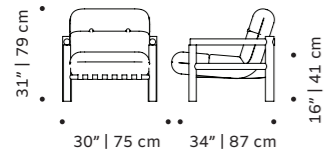

terra dawn

tiles panel

handmade tiles and lacquered wood frame in ivory,
bronze or black

weight 100 lb | 46 kg

dimensions w 59" | 150 cm
d 1,5" | 4 cm
h 39" | 100 cm

//as pictured
terracota milano velasca and sempione in
wilight, roriz , bronze wood frame

mimi

armchair

structure fabric or leather

base solid wood

dimensions w 25,6" | 65 cm

d 25,6" | 65 cm

h 28" | 72 cm

seat height 16" | 40 cm

// armchair

//as pictured
hackney papaya structure,
056-0 beech solid wood base

james

armchair

- top** fabric or leather
- structure** solid wood
- tubes** solid or lacquered wood
- dimensions** w 31" | 77 cm
d 33" | 84 cm
h 30" | 76 cm
seat height 16" | 40 cm

//as pictured
laser sage seat, vienna 21 back and feet, beech 056-0 structure and applications

// armchair and bar chair

mimi

chair

structure fabric or leather

base solid wood

dimensions w 20" | 50cm
 d 20" | 50 cm
 h 30" | 75 cm
 seat height 18" | 46 cm