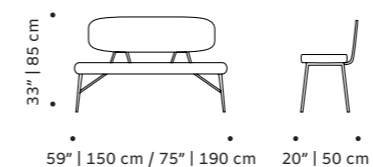

state

bench

top fabric or leather

feet polished/satin brass, copper or nickel or lacquered metal

weight 77 lb | 35 kg / 88 lb | 40 kg

dimensions w 59" | 150 cm / w 75" | 190 cm

d 20" | 50 cm

h 33" | 85 cm

seat height 19" | 48 cm