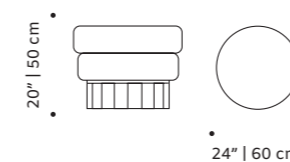

mary

stool

top fabric or leather

base plated brass, copper or nickel or lacquered metal

weight 26 lb | 12 kg

dimensions Ø 24" | 60 cm
h 20" | 50 cm