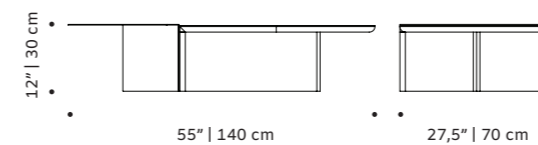

big base travertine or terrazzo marble

dimensions w 55" | 140 cm
d 27,5" | 70 cm
h 12" | 30 cm

//as pictured
top: natural oak small base, travertine marble big base
bottom: ivory lacquered metal small base, travertine marble big base