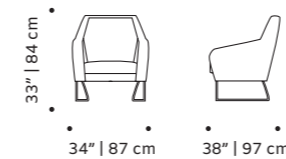

weight 33 lb | 15 kg

dimensions w 34" | 87 cm

d 38" | 97 cm

h 33" | 84 cm

seat height 17" | 43 cm

// armchairs

//as pictured
 top: barcelona prussian, polished brass feet
 bottom: barcelona prussian, white lacquered metal feet