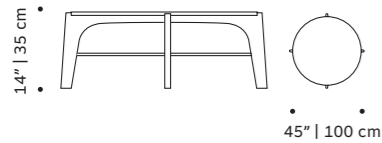

use indoor and outdoor

weight 253 lb | 115 kg

dimensions w 49" | 120 cm
d 30" | 77 cm
h 30" | 35 cm

//as pictured
estremo matte marble top, nero marquina marble
right base, estremo rosa matte marble left base

// center tables

flex

center table

- top** estremoze marble, plywood veneer, lacquered MDF, or decape
- feet** beech solid wood
- fittings** polished/satin brass or lacquered metal
- use** indoor
- weight** 59 lb | 32 kg
- dimensions** ø 45" | 100 cm
h 14" | 35 cm