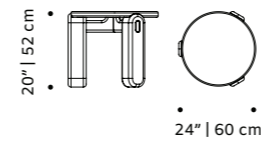

mona

side table

top travertine, estremo white, natural oak,
natural walnut or lacquered wood

feet lacquered or solid wood

applications solid wood

dimensions Ø 39" | 100 cm
h 20" | 52 cm

//as pictured
top: travertine top, powder lacquered wood feet,
natural oak applications
bottom: travertine top, ivory lacquered wood
feet, natural oak applications