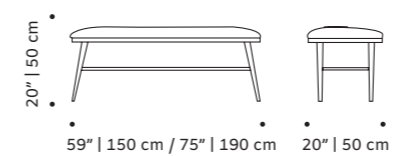

nano

bench

top fabric or leather

feet solid or lacquered wood

weight 22 lb | 10 kg / 26 lb | 12 kg

dimensions w 59" | 150 cm / w 75" | 190 cm

d 20" | 50 cm

h 20" | 50 cm