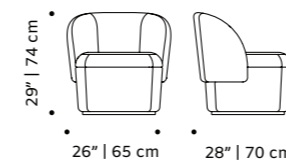

weight 49 lb | 22 kg

dimensions w 26" | 65 cm

d 28" | 70 cm

h 29" | 74 cm

seat height 17" | 44 cm

// armchair

//as pictured
bouclé snow, 056-3 solid wood base

grace