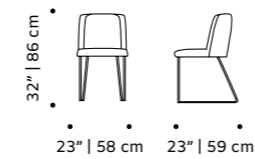

weight 17 lb | 8 kg

dimensions w 21" | 54 cm

d 20" | 51 cm

h 33" | 85 cm

seat height 20" | 50 cm

// chairs

//as pictured
olavi clementine seat and barcelona
paprika back, black lacquered metal feet

croix I

chair

top fabric or leather

feet polished/satin brass, copper or nickel or lacquered metal

weight 29 lb | 13 kg

dimensions w 23" | 58 cm

d 23" | 59 cm

h 32" | 86 cm

seat height 19" | 48 cm