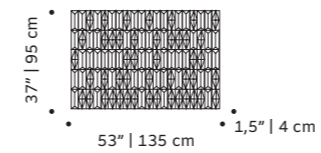

dimensions w 59" | 150 cm
d 1,5" | 4 cm
h 39" | 100 cm

//as pictured
terracotta milano velasca, sempione and missori
tiles in terracotta, bronze wood frame

terra dawn

tiles panel

handmade tiles and lacquered wood frame in ivory,
bronze or black

weight 100 lb | 46 kg

dimensions w 59" | 150 cm
d 1,5" | 4 cm
h 39" | 100 cm

//as pictured
terracota milano velasca and sempione in
wilight, roriz , bronze wood frame

tua

tiles panel

handmade tiles and lacquered wood frame in ivory,
bronze or black