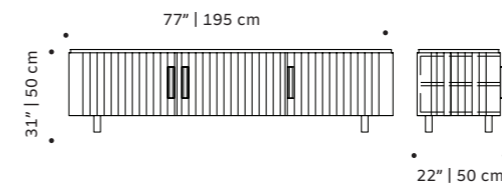

malcom

tv bench

top marble

structure plywood veneer

handles polished/satin brass or nickel

feet plated brass or inox

weight 198 lb | 90 kg

dimensions w 77" | 195 cm
d 22" | 50 cm
h 31" | 50 cm