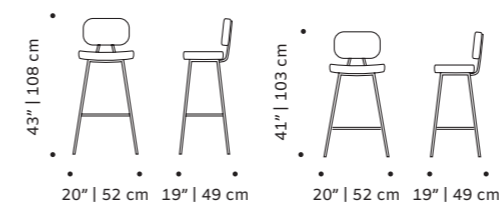

weight 15 lb | 7 kg

dimensions w 20" | 52 cm
 d 19" | 49 cm
 h counter 41" | 103 cm
 seat height counter 30" | 75 cm
 h bar 43" | 108 cm
 seat height bar 31" | 80 cm

//as pictured
 smooth easy clean gingerbread, smooth easy clean
 shell piping, copper color lacquered metal feet