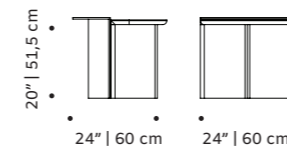

//as pictured
top: ivory lacquered metal small base, travertine marble big base
bottom: natural walnut small base, travertine marble big base