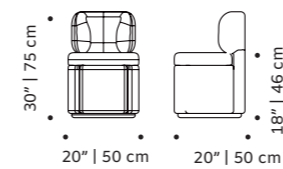

mimi

armchair

structure fabric or leather

base solid wood

dimensions w 25,6" | 65 cm

d 25,6" | 65 cm

h 28" | 72 cm

seat height 16" | 40 cm

// armchair

//as pictured
hackney papaya structure,
056-0 beech solid wood base

james

armchair

- top** fabric or leather
- structure** solid wood
- tubes** solid or lacquered wood
- dimensions** w 31" | 77 cm
d 33" | 84 cm
h 30" | 76 cm
seat height 16" | 40 cm

//as pictured
laser sage seat, vienna 21 back and feet, beech 056-0 structure and applications

// armchair and bar chair

mimi

chair

structure fabric or leather

base solid wood

dimensions w 20" | 50cm
 d 20" | 50 cm
 h 30" | 75 cm
 seat height 18" | 46 cm

//as pictured
 gipsy ocre structure,
 056-0 beech solid wood base

// chair

choux

chair

- top** fabric or leather
- structure** beech solid wood
- applications** beech solid wood
- dimensions** w 22" | 55 cm
d 21" | 53 cm
h 34" | 86 cm
seat height 19" | 48 cm