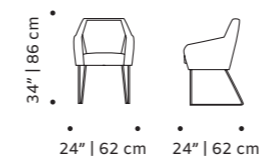

croix

chair

top fabric or leather

feet polished/satin brass, copper or nickel or lacquered metal

weight 33 lb | 15 kg

dimensions w 24" | 62 cm

d 24" | 62 cm

h 34" | 86 cm

seat height 19" | 49 cm