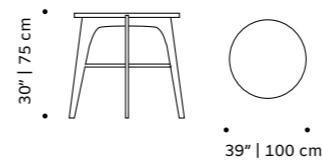

weight 551 lb | 250 kg / 992 lb | 450 kg

dimensions w 47" | 120 cm
59" | 150 cm
d 47" | 120 cm
59" | 150 cm
h 30" | 75 cm

// dinner table

//as pictured
top: nude lacquered matte top, extremoz base
bottom: travertino

jean

dinner table

- top** estremo, nero marquina, verde guatemala, estremo rosa marble
- middle part** estremo, nero marquina, estremo rosa marble
- base** estremo marble
- use** indoor or outdoor
- weight** 551 lb | 250 kg
- dimensions** ø 48" | 120 / 60" | 150 cm
h 30" | 75 cm

flex

dinner table

- top** marble, plywood veneer or lacquered MDF
- feet** solid wood
- fittings** polished/satin brass or lacquered metal
- use** indoor
- weight** 140 lb | 60 kg
- dimensions** ø 39" | 100 cm
h 30" | 75 cm