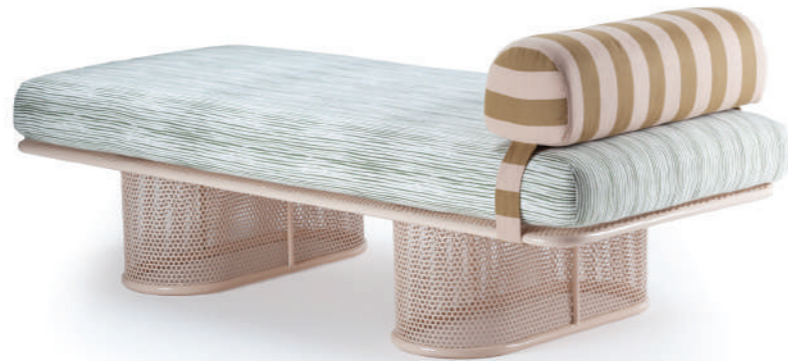

//as pictured
 raja esmeche naranja/blanco, earth stainless
 steel 304 structure

// outdoor

riviera

bench

top fabric
structure stainless steel 304
dimensions w 160/180/190 cm
 d 70 cm
 h 56 cm

//as pictured
 stello green and belmondo 005 cushion, nude
 stainless steel 304 structure

riviera

daybed

top fabric
structure stainless steel 304
dimensions w 190 cm
 d 79 cm
 h 69 cm

//as pictured
 raja esmeche blanco/verde oscuro,
 sage stainless steel 304 structure

// outdoor

w 88 cm
d 88 cm
h 38 cm