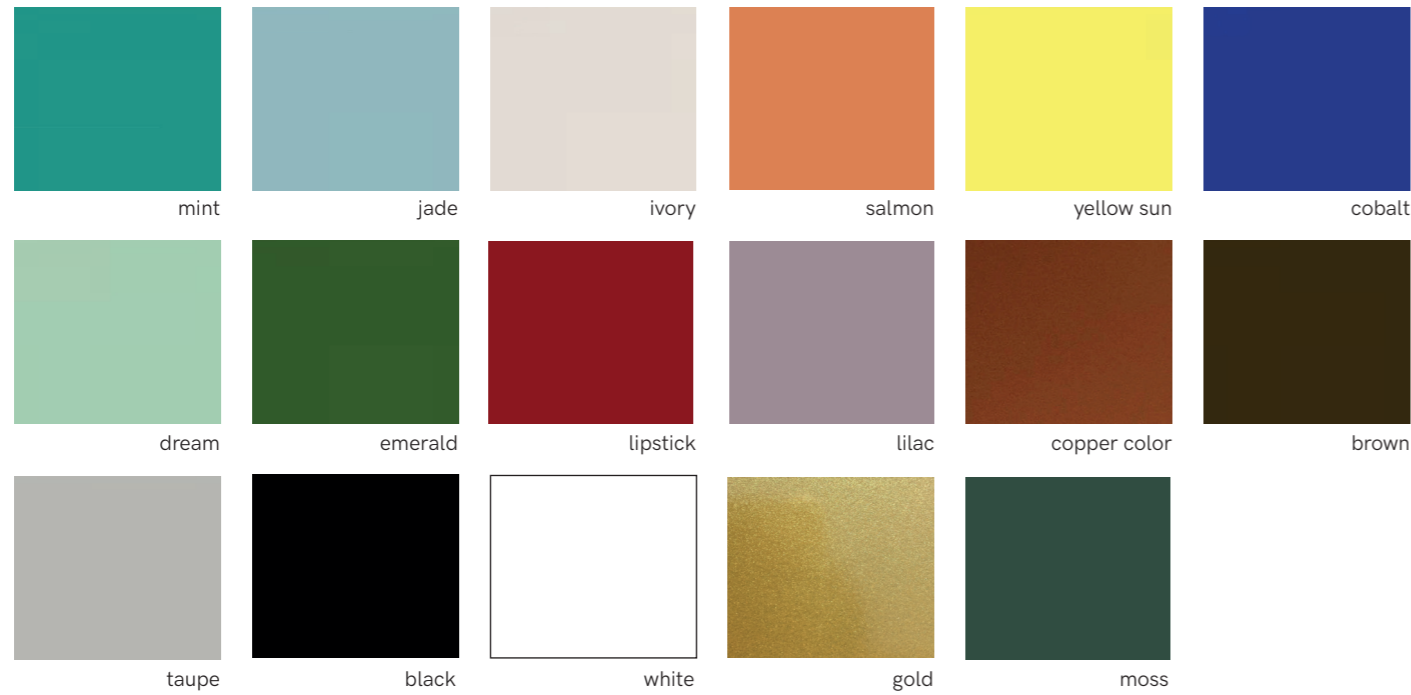

 59" / 1,5m

FINISHINGS

lacquered metal top, bottom and middle areas structure finish options

polished and satin metal ring finish options

POLISHED AND SATIN METAL PIECES
 this product is handmade; any small stain or roughness is a feature of the product, not a defect.