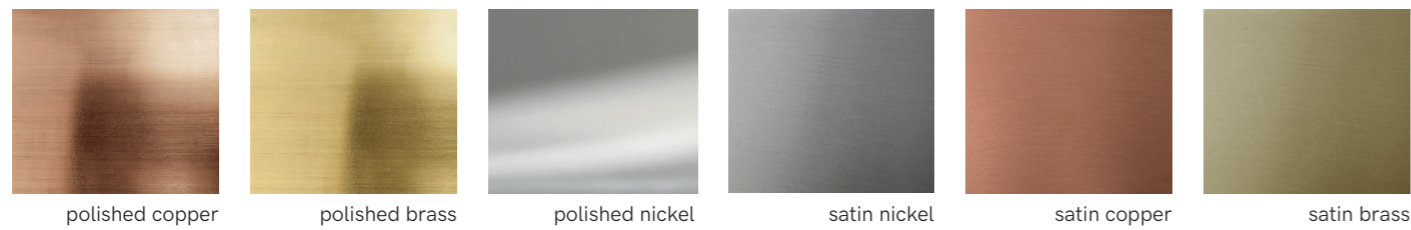

 59" / 1,5m

FINISHINGS

lacquered metal top, bottom and middle areas structure finish options

polished and satin metal ring finish options

POLISHED AND SATIN METAL PIECES
 this product is handmade; any small stain or roughness is a feature of the product, not a defect.