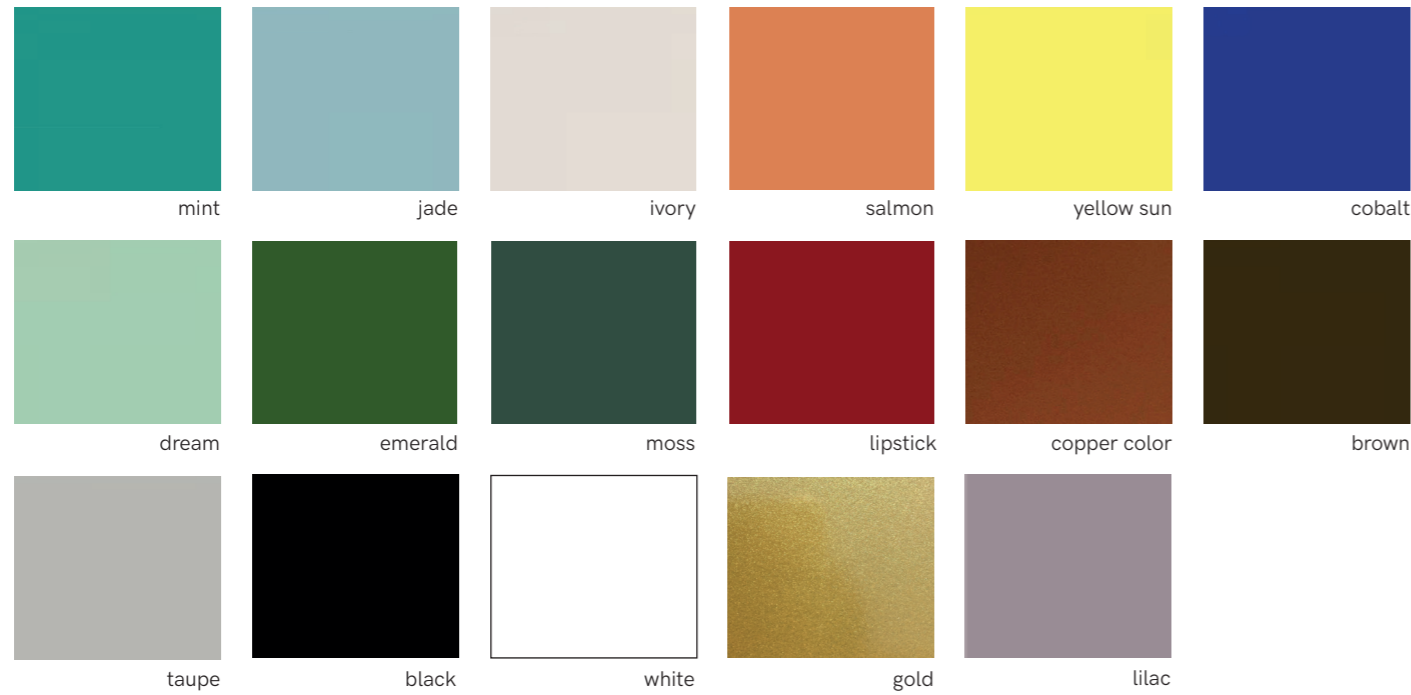

FINISHINGS

lacquered metal structure finish options

lamp shades

POLISHED AND SATIN METAL PIECES
this product is handmade; any small stain or roughness is a feature of the product, not a defect.

CORDS

Suspension lamps