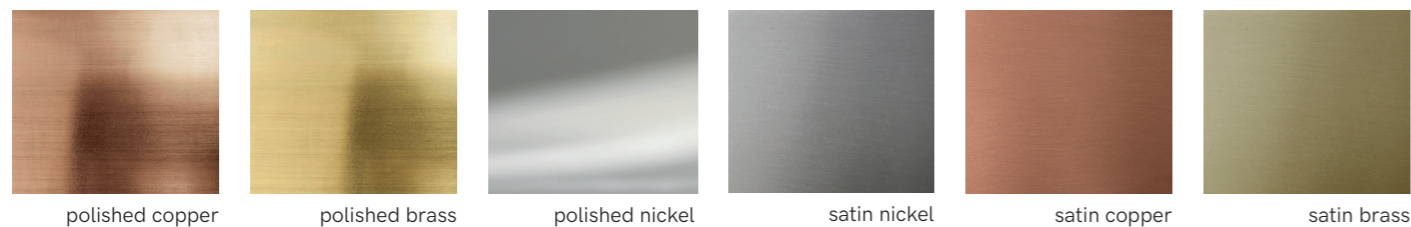

59" / 1,5m

FINISHINGS

lacquered metal structure, top and rings finish options

polished and satin metal top (except Magnolia and Magnolia I) and ring finish options

lamp shades

POLISHED AND SATIN METAL PIECES
this product is handmade; any small stain or roughness is a feature of the product, not a defect.