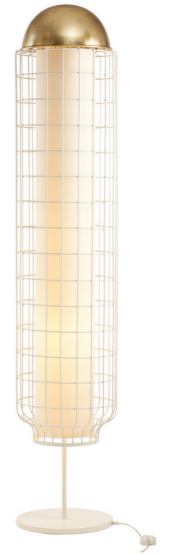

MAGNOLIA

MAGNOLIA

suspension lamp

Ø: 26" / 65cm
h: 27" / 68cm

MAGNOLIA I

suspension lamp

Ø: 26" / 65cm
h: 19" / 47cm

MAGNOLIA II

suspension lamp

Ø: 11" / 27cm
h: 23" / 59cm

MAGNOLIA III

suspension lamp

Ø: 12" / 31cm
h: 17" / 42cm

MAGNOLIA WALL

wall lamp

w: 12" / 30cm
d: 5" / 13cm
h: 22" / 56cm

MAGNOLIA TABLE

table lamp

Ø: 13" / 32cm
h: 25" / 63cm

MAGNOLIA FLOOR

floor lamp

Ø: 15" / 37cm
h: 67" / 170cm

230V / 50Hz E27/1x max 20W LED

120V / 60Hz E26/1x max 20W LED

59" / 1,5m

FINISHINGS

lacquered metal structure, top and rings finish options

polished and satin metal top (except Magnolia and Magnolia I) and ring finish options

lamp shades

POLISHED AND SATIN METAL PIECES
this product is handmade; any small stain or roughness is a feature of the product, not a defect.