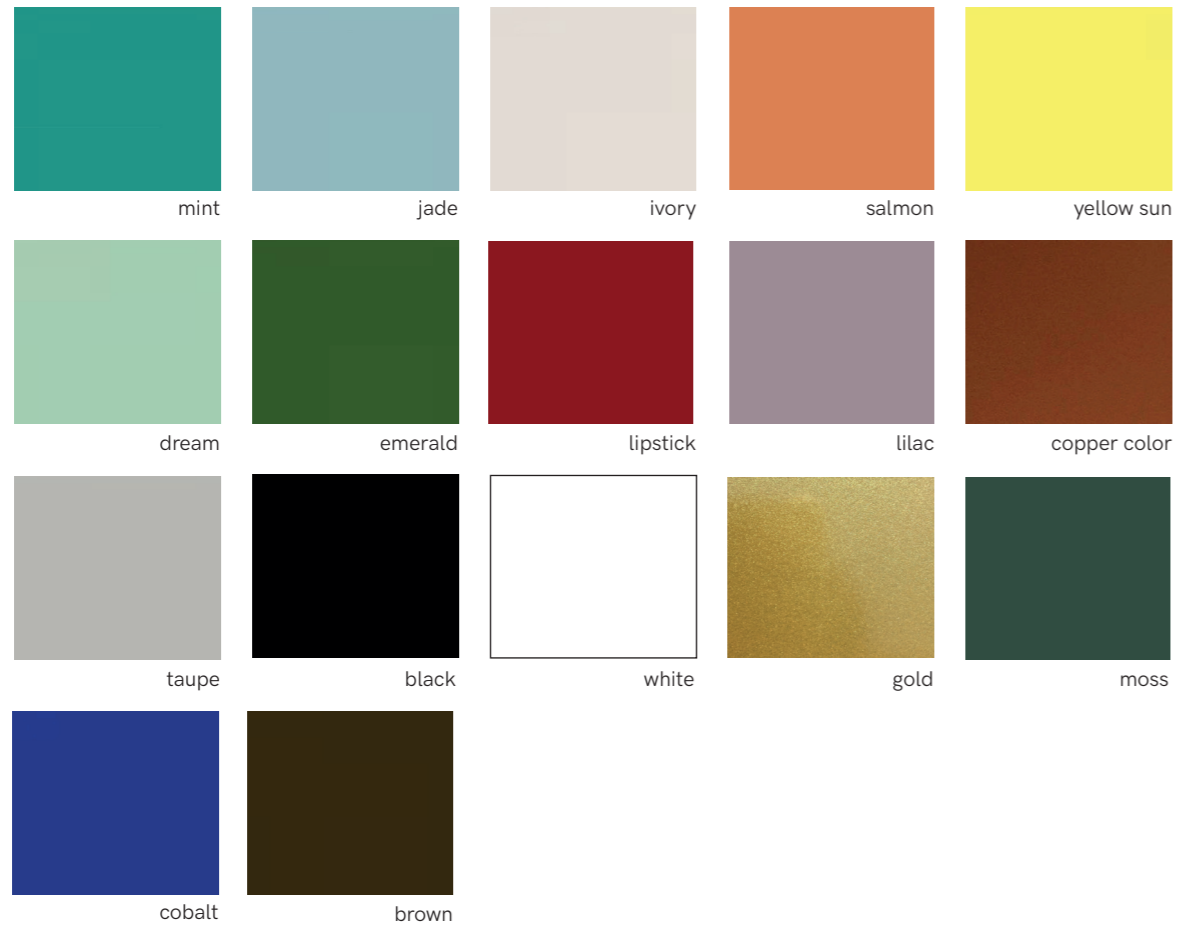

59" / 1,5m

FINISHINGS

lacquered metal structure, top and rings finish options

polished and satin metal top (except Magnolia and Magnolia I) and ring finish options

lamp shades

POLISHED AND SATIN METAL PIECES
this product is handmade; any small stain or roughness is a feature of the product, not a defect.