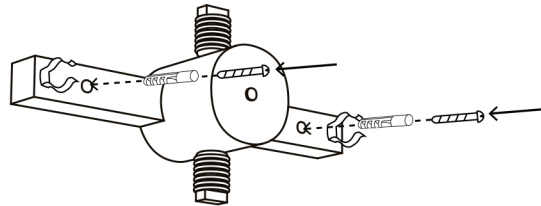

MONACO I WALL LAMP

Installation instructions

If the flexible external cable or the cord of this lamp is damaged, it must be replaced by the manufacturer, his service of maintenance or any person of equivalent qualification to avoid any risk.

utu.
lamps

for indoor use only

www.utulamps.com

MONACO I WALL LAMP

Installation instructions

If the flexible external cable or the cord of this lamp is damaged, it must be replaced by the manufacturer, his service of maintenance or any person of equivalent qualification to avoid any risk.