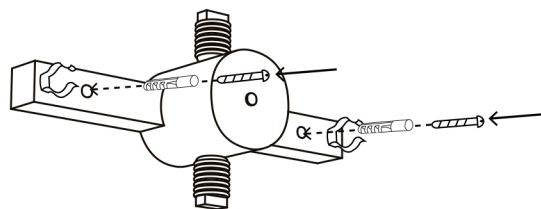

www.utulamps.com