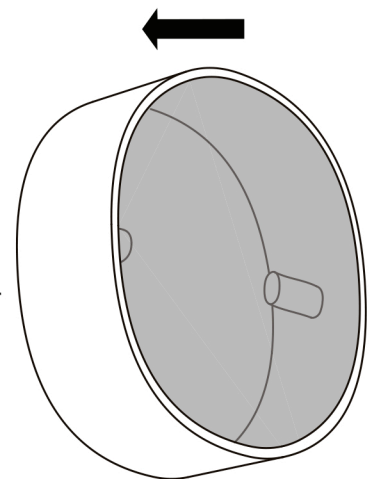

www.utulamps.com