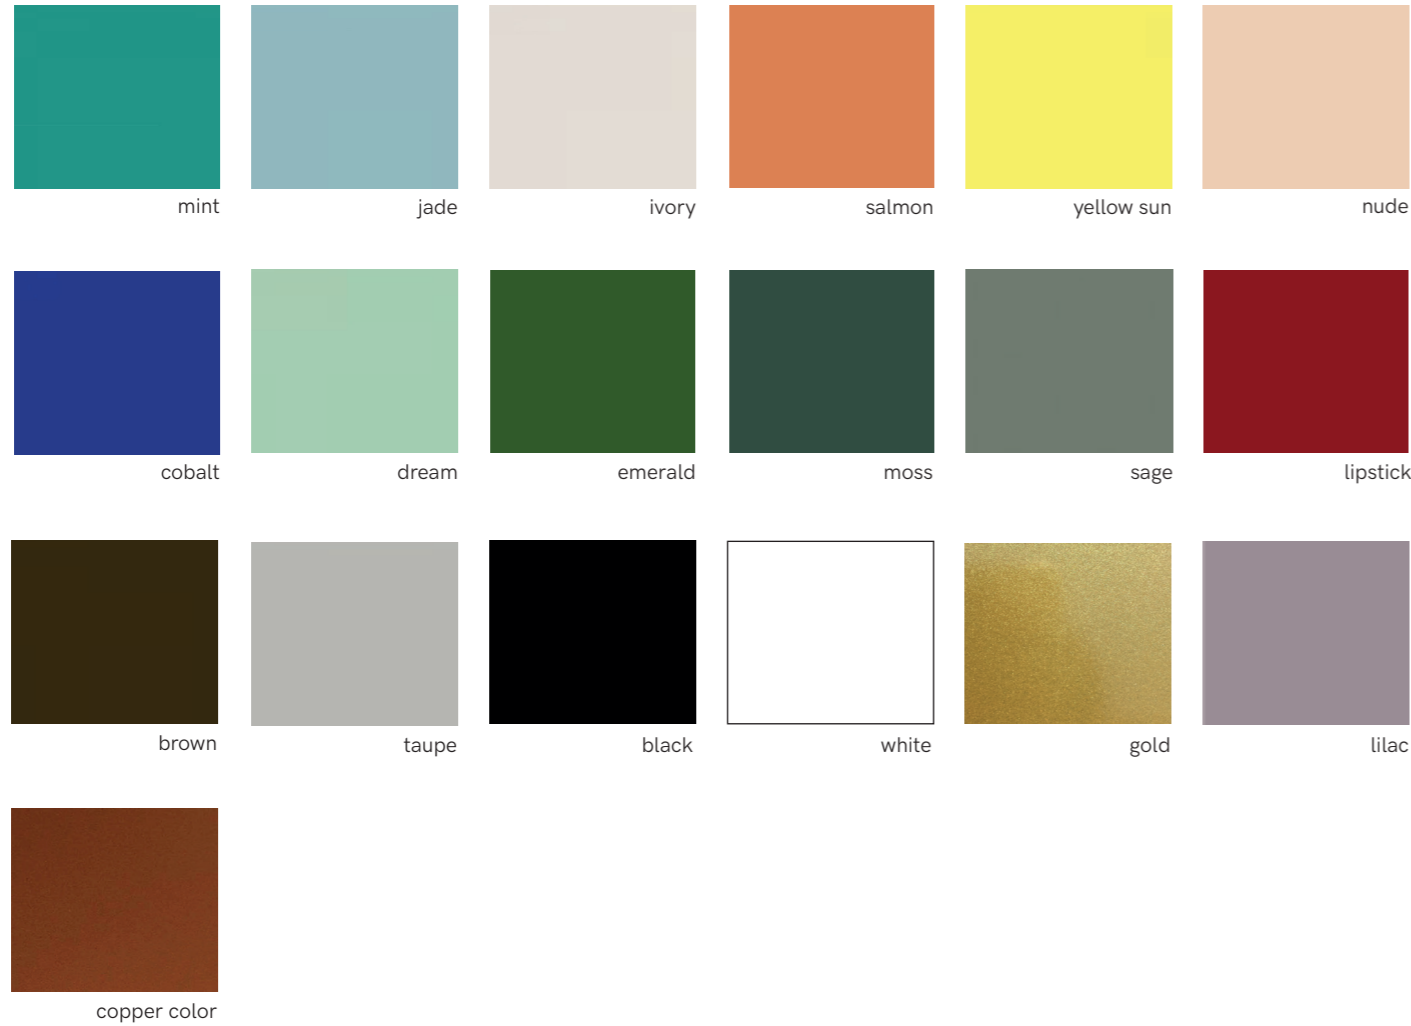

FINISHINGS

lacquered metal structure finish options