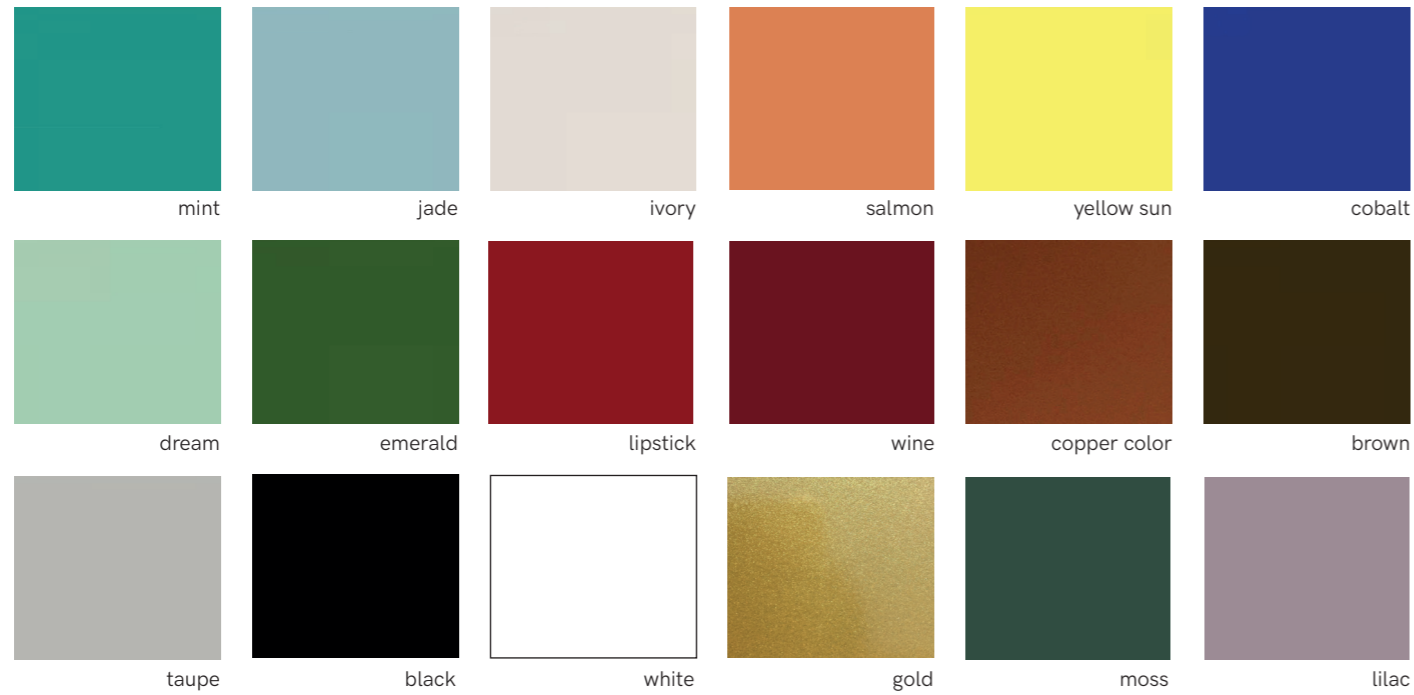

FINISHINGS

lacquered metal