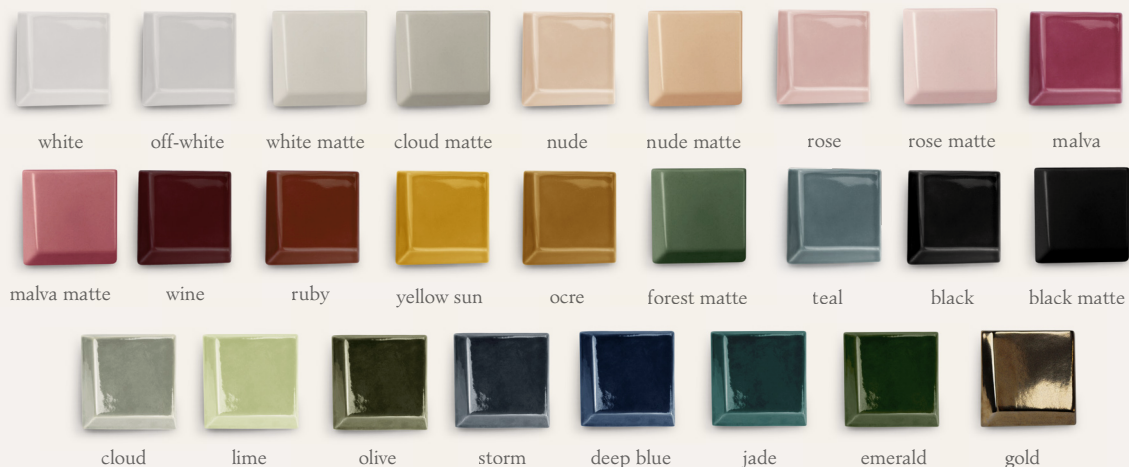

douro

*Douro is a registered design

technical information

Handmade tiles
w 10 cm x h 10 cm x d 2 cm
w 4" x h 4" x d 0,8"
100 units per sqm
weight:
240 gr
0,53 lb
m² — 24 kg
sqm — 53 lb

* all the sizes are approximate

colours

placement suggestions

douro

1

2

3