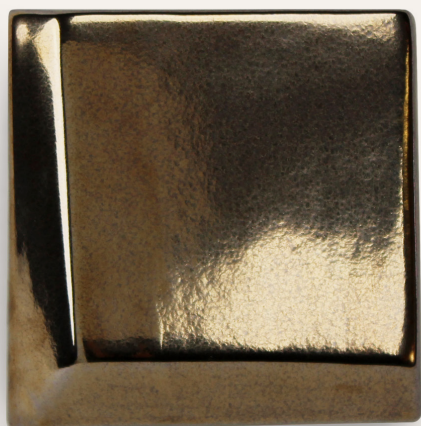

douro

*Douro is a registered design

technical information

Handmade tiles
w 10 cm x h 10 cm x d 2 cm
w 4" x h 4" x d 0,8"
100 units per sqm
weight:
240 gr
0,53 lb
m² — 24 kg
sqm — 53 lb

* all the sizes are approximate

colours

placement suggestions

douro

1

2

3