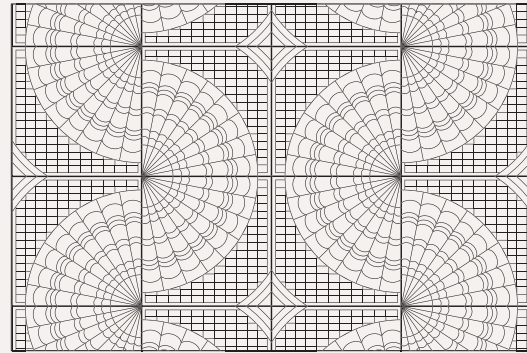

gaudí

*Gaudí is a registered design

technical information

Handmade tiles
 w 15 cm x h 15 cm x d 1 cm
 w 5,9" x h 5,9" x d 0,4"
 45 units per sqm
 weight:
 380 gr
 0,84 lb
 m² — 17,1 kg
 sqm — 37,8 lb

* all the sizes are approximate

colours

placement suggestions

gaudí

1

2

3