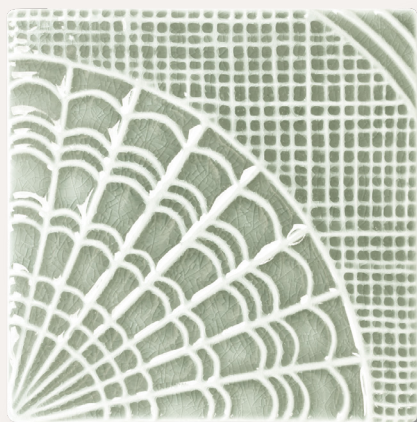

gaudí

*Gaudí is a registered design

technical information

Handmade tiles
 w 15 cm x h 15 cm x d 1 cm
 w 5,9" x h 5,9" x d 0,4"
 45 units per sqm
 weight:
 380 gr
 0,84 lb
 m² — 17,1 kg
 sqm — 37,8 lb

* all the sizes are approximate

colours

placement suggestions

gaudí

1

2

3