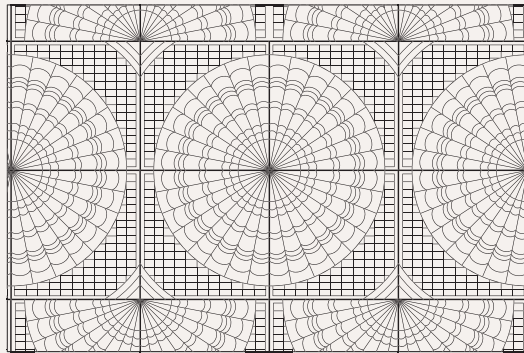

gaudí

*Gaudí is a registered design

technical information

Handmade tiles
 w 15 cm x h 15 cm x d 1 cm
 w 5,9" x h 5,9" x d 0,4"
 45 units per sqm
 weight:
 380 gr
 0,84 lb
 m² — 17,1 kg
 sqm — 37,8 lb

* all the sizes are approximate

colours

placement suggestions

gaudí

1

2

3