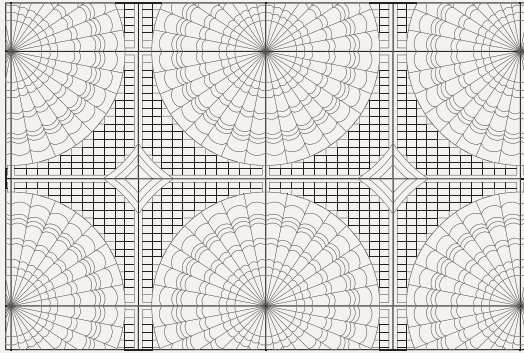

gaudí

*Gaudí is a registered design

technical information

Handmade tiles
 w 15 cm x h 15 cm x d 1 cm
 w 5,9" x h 5,9" x d 0,4"
 45 units per sqm
 weight:
 380 gr
 0,84 lb
 m² — 17,1 kg
 sqm — 37,8 lb

* all the sizes are approximate

colours

placement suggestions

gaudí

1

2

3