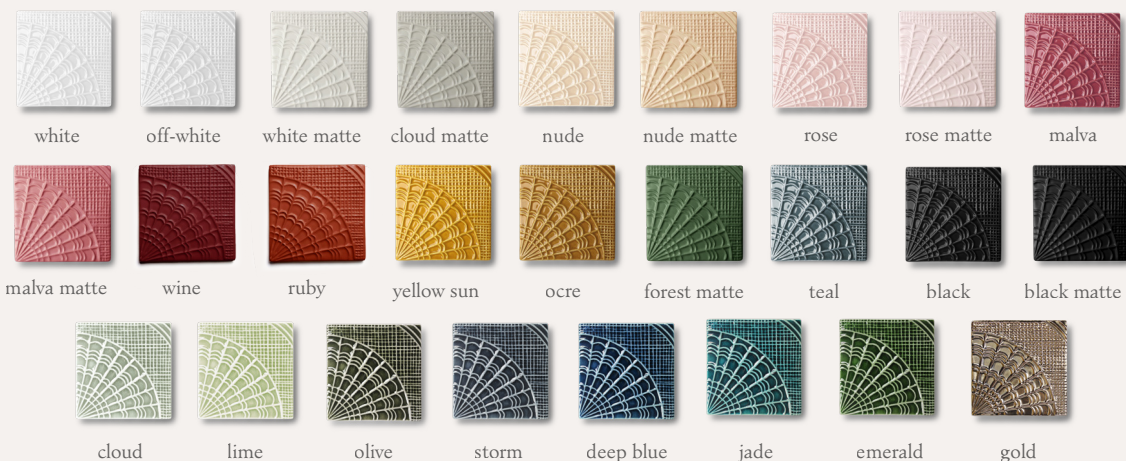

gaudí

*Gaudí is a registered design

technical information

Handmade tiles
 w 15 cm x h 15 cm x d 1 cm
 w 5,9" x h 5,9" x d 0,4"
 45 units per sqm
 weight:
 380 gr
 0,84 lb
 m² — 17,1 kg
 sqm — 37,8 lb

* all the sizes are approximate

colours

placement suggestions

gaudí

1

2

3