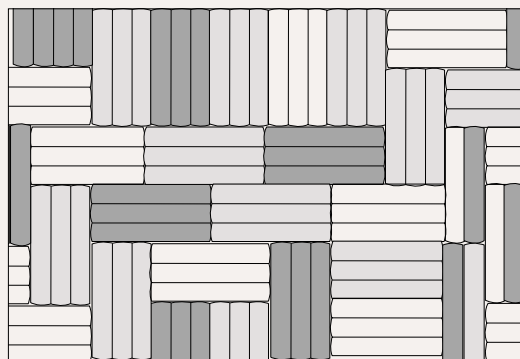

## technical information

Handmade tiles  
w 9 cm x h 18 cm x d 3 cm  
w 3,5" x h 7" x d 1,2"  
62 units per sqm  
weight:  
970 gr  
2,14 lb  
m<sup>2</sup> — 24,25 kg  
sqm — 53,5 lb

\* all the sizes are approximate

## colours

white off-white white matte cloud matte nude nude matte rose rose matte malva

malva matte wine ruby yellow sun ocre forest matte teal black black matte

cloud lime olive storm deep blue jade emerald gold

placement suggestions

mix ma di banda, mar di kara, mar di giava and mar di flores

1

mix mar di kara and mar di giava

2

only mar di giava

3