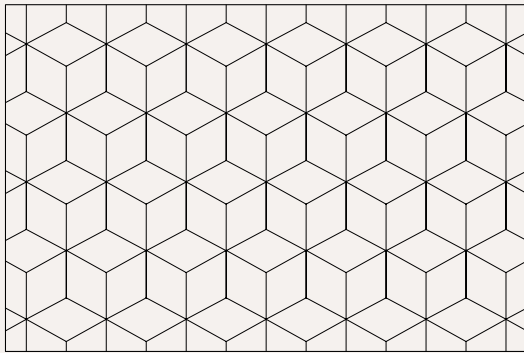

mondego

*Mondego is a registered design

Mondego Flat

Mondego

Mondego Stripes

technical information

Handmade tiles
 w 13,5 cm x h 16 cm x d 2 cm
 w 5,3" x h 6,3" x d 0,8"
 64 units per sqm
 weight:
 380 gr
 0,84 lb
 m² — 24,3 kg
 sqm — 53,8 lb

* all the sizes are approximate

colours

placement suggestions

all three
mondego models

1

2

only
mondego

3

4

only
mondego flat

5

6

only
mondego stripes