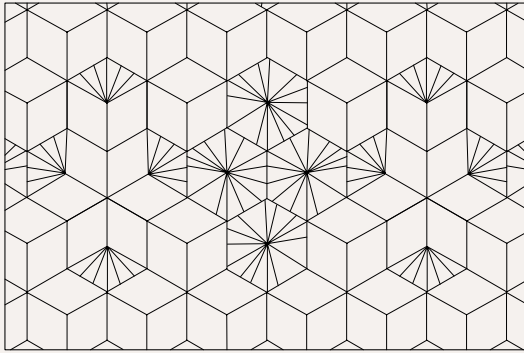

mondego

*Mondego is a registered design

Mondego Flat

Mondego

Mondego Stripes

technical information

Handmade tiles
 w 13,5 cm x h 16 cm x d 2 cm
 w 5,3" x h 6,3" x d 0,8"
 64 units per sqm
 weight:
 380 gr
 0,84 lb
 m² — 24,3 kg
 sqm — 53,8 lb

* all the sizes are approximate

colours

placement suggestions

all three
mondego models

1

2

only
mondego

3