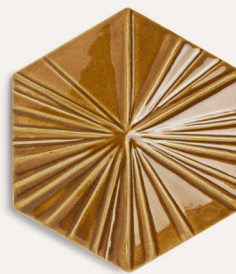

mondego

*Mondego is a registered design

Mondego Flat

Mondego

Mondego Stripes

technical information

Handmade tiles
 w 13,5 cm x h 16 cm x d 2 cm
 w 5,3" x h 6,3" x d 0,8"
 64 units per sqm
 weight:
 380 gr
 0,84 lb
 m² — 24,3 kg
 sqm — 53,8 lb

* all the sizes are approximate

colours

placement suggestions

all three
mondego models

1

2

only
mondego

3

4

only
mondego flat

5

6

only
mondego stripes