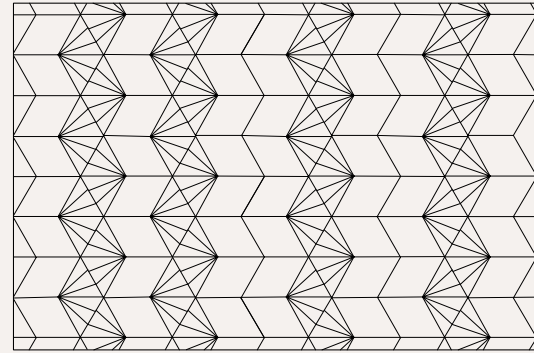

mondego

*Mondego is a registered design

Mondego Flat

Mondego

Mondego Stripes

technical information

Handmade tiles
 w 13,5 cm x h 16 cm x d 2 cm
 w 5,3" x h 6,3" x d 0,8"
 64 units per sqm
 weight:
 380 gr
 0,84 lb
 m² — 24,3 kg
 sqm — 53,8 lb

* all the sizes are approximate

colours

placement suggestions

all three
mondego models

1

2

only
mondego

3

4

only
mondego flat

5

6

only
mondego stripes