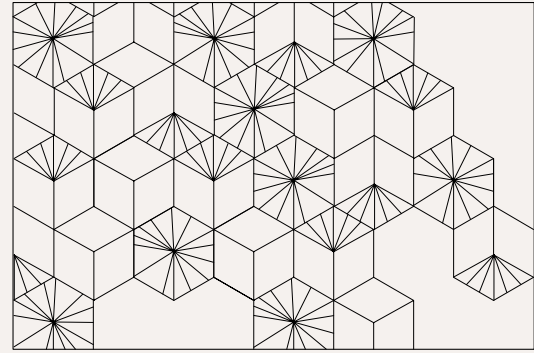

mondego

*Mondego is a registered design

Mondego Flat

Mondego

Mondego Stripes

technical information

Handmade tiles
 w 13,5 cm x h 16 cm x d 2 cm
 w 5,3" x h 6,3" x d 0,8"
 64 units per sqm
 weight:
 380 gr
 0,84 lb
 m² — 24,3 kg
 sqm — 53,8 lb

* all the sizes are approximate

colours

placement suggestions

all three
mondego models

1

2

only
mondego

3

4

only
mondego flat

5

6

only
mondego stripes