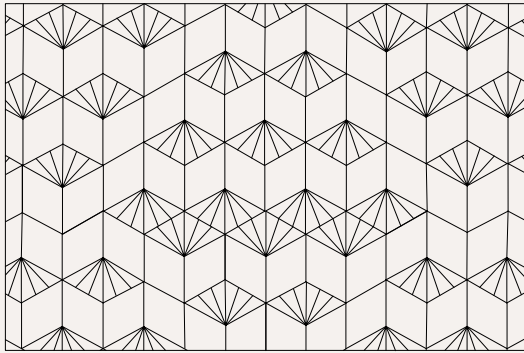

mondego

*Mondego is a registered design

Mondego Flat

Mondego

Mondego Stripes

technical information

Handmade tiles
 w 13,5 cm x h 16 cm x d 2 cm
 w 5,3" x h 6,3" x d 0,8"
 64 units per sqm
 weight:
 380 gr
 0,84 lb
 m² — 24,3 kg
 sqm — 53,8 lb

* all the sizes are approximate

colours

placement suggestions

all three
mondego models

1

2

only
mondego

3

4

only
mondego flat

5

6

only
mondego stripes