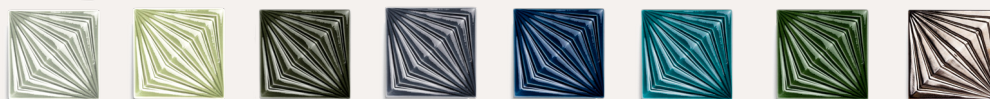

oblique

*Oblique is a registered design

technical information

Handmade tiles
 w 15 cm x h 15 cm x d 2 cm
 w 5,9" x h 5,9" x d 0,8"
 45 units per sqm
 weight:
 690 gr
 1,5 lb
 m² — 31 kg
 sqm — 67,5 lb

* all the sizes are approximate

colours

white off-white white matte cloud matte nude nude matte rose rose matte malva

malva matte wine ruby yellow sun ocre forest matte teal black black matte

cloud lime olive storm deep blue jade emerald gold