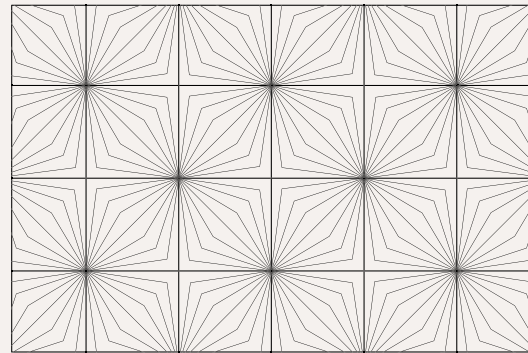

oblique

*Oblique is a registered design

technical information

Handmade tiles
 w 15 cm x h 15 cm x d 2 cm
 w 5,9" x h 5,9" x d 0,8"
 45 units per sqm
 weight:
 690 gr
 1,5 lb
 m² — 31 kg
 sqm — 67,5 lb

* all the sizes are approximate

colours

white off-white white matte cloud matte nude nude matte rose rose matte malva

malva matte wine ruby yellow sun ocre forest matte teal black black matte

cloud lime olive storm deep blue jade emerald gold

COLLECTION OBLIQUE

placement suggestions

oblique

1

2

3