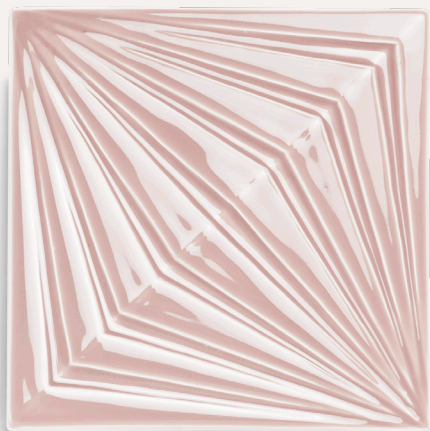

oblique

*Oblique is a registered design

technical information

Handmade tiles
 w 15 cm x h 15 cm x d 2 cm
 w 5,9" x h 5,9" x d 0,8"
 45 units per sqm
 weight:
 690 gr
 1,5 lb
 m² — 31 kg
 sqm — 67,5 lb

* all the sizes are approximate

colours

white off-white white matte cloud matte nude nude matte rose rose matte malva

malva matte wine ruby yellow sun ocre forest matte teal black black matte

cloud lime olive storm deep blue jade emerald gold