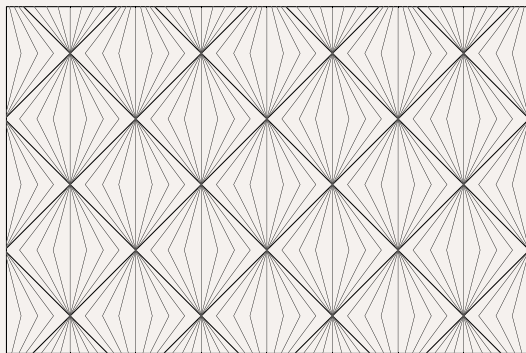

oblique

*Oblique is a registered design

technical information

Handmade tiles
 w 15 cm x h 15 cm x d 2 cm
 w 5,9" x h 5,9" x d 0,8"
 45 units per sqm
 weight:
 690 gr
 1,5 lb
 m² — 31 kg
 sqm — 67,5 lb

* all the sizes are approximate

colours

white off-white white matte cloud matte nude nude matte rose rose matte malva

malva matte wine ruby yellow sun ocre forest matte teal black black matte

cloud lime olive storm deep blue jade emerald gold

COLLECTION OBLIQUE

placement suggestions

oblique

1

2

3