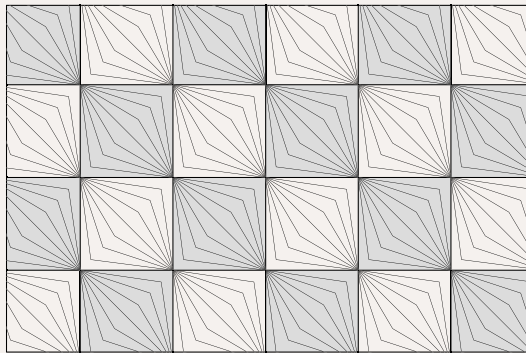

oblique

*Oblique is a registered design

technical information

Handmade tiles
 w 15 cm x h 15 cm x d 2 cm
 w 5,9" x h 5,9" x d 0,8"
 45 units per sqm
 weight:
 690 gr
 1,5 lb
 m² — 31 kg
 sqm — 67,5 lb

* all the sizes are approximate

colours

white off-white white matte cloud matte nude nude matte rose rose matte malva

malva matte wine ruby yellow sun ocre forest matte teal black black matte

cloud lime olive storm deep blue jade emerald gold

COLLECTION OBLIQUE

placement suggestions

oblique

1

2

3