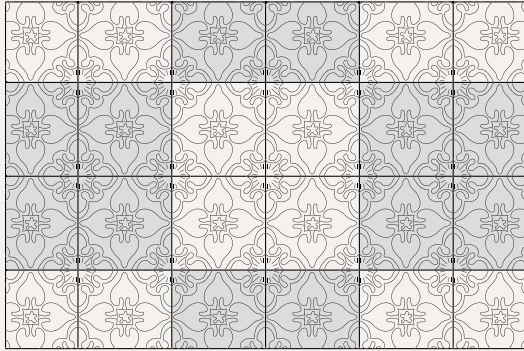

pattern

*Pattern is a registered design

technical information

Handmade tiles
 w 15 cm x h 15 cm x d 1 cm
 w 5,9" x h 5,9" x d 0,4"
 45 units per sqm
 weight:
 380 gr
 0,84 lb
 m² — 17,1 kg
 sqm — 37,8 lb

* all the sizes are approximate

colours

COLLECTION PATTERN

pattern

1

2

3

placement suggestions