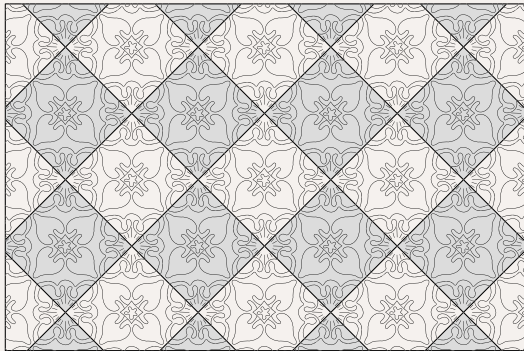

pattern

*Pattern is a registered design

technical information

Handmade tiles
 w 15 cm x h 15 cm x d 1 cm
 w 5,9" x h 5,9" x d 0,4"
 45 units per sqm
 weight:
 380 gr
 0,84 lb
 m² — 17,1 kg
 sqm — 37,8 lb

* all the sizes are approximate

colours

COLLECTION PATTERN

pattern

1

2

3

placement suggestions