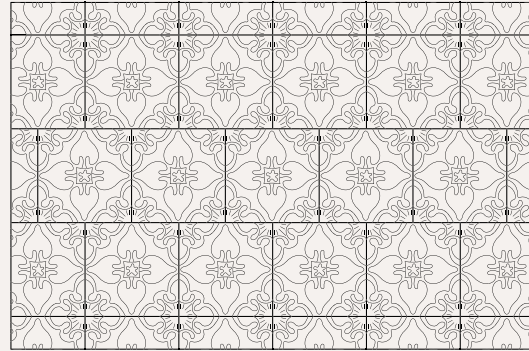

pattern

*Pattern is a registered design

technical information

Handmade tiles
 w 15 cm x h 15 cm x d 1 cm
 w 5,9" x h 5,9" x d 0,4"
 45 units per sqm
 weight:
 380 gr
 0,84 lb
 m² — 17,1 kg
 sqm — 37,8 lb

* all the sizes are approximate

colours

COLLECTION PATTERN

pattern

1

2

3

placement suggestions