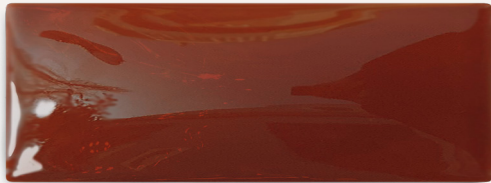

sarah

*Sarah is a registered design

Sarah square

Sarah rectangle

technical information

Handmade tiles
 w 8 cm x h 8 cm x d 2 cm
 w 3" x h 3" x d 0,8"
 156 units per sqm
 weight:
 170 gr
 0,37 lb
 m² — 25 kg
 sqm — 55,2 lb

white off-white white matte cloud matte nude nude matte rose rose matte malva

malva matte wine ruby yellow sun ocre forest matte teal black black matte

cloud lime olive storm deep blue jade emerald gold