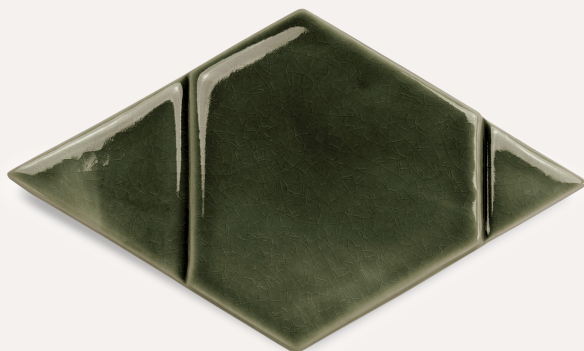

# tua

\*Tua is a registered design

## technical information

Handmade tiles  
w 16 cm x h 28 cm x d 2 cm  
w 6,3" x h 11" x d 0,8"  
42 units per sqm  
weight:  
635 gr  
1,4 lb  
m<sup>2</sup> — 26,7 kg  
sqm — 58,8 lb

\* all the sizes are approximate

## colours

placement suggestions

only  
tua plain

1

2

tua plain and  
tua stripes

3