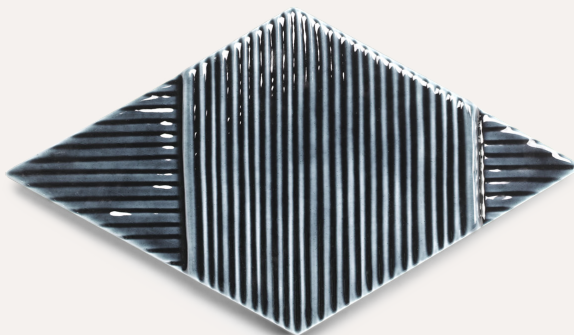

tua stripes

*Tua stripes is a registered design

technical information

Handmade tiles
w 16 cm x h 28 cm x d 2 cm
w 6,3" x h 11" x d 0,8"
42 units per sqm
weight:
635 gr
1,4 lb
m² — 26,7 kg
sqm — 58,8 lb

* all the sizes are approximate

colours

placement suggestions

only
tua stripes

1

2

tua plain and
tua stripes

3