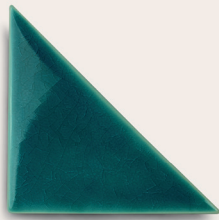

# tejo

\*Tejo is a registered design

Tejo small

Tejo big

## colours

white off-white white matte cloud matte nude nude matte rose rose matte malva

malva matte wine ruby yellow sun ocre forest matte teal black black matte

cloud lime olive storm deep blue jade emerald gold